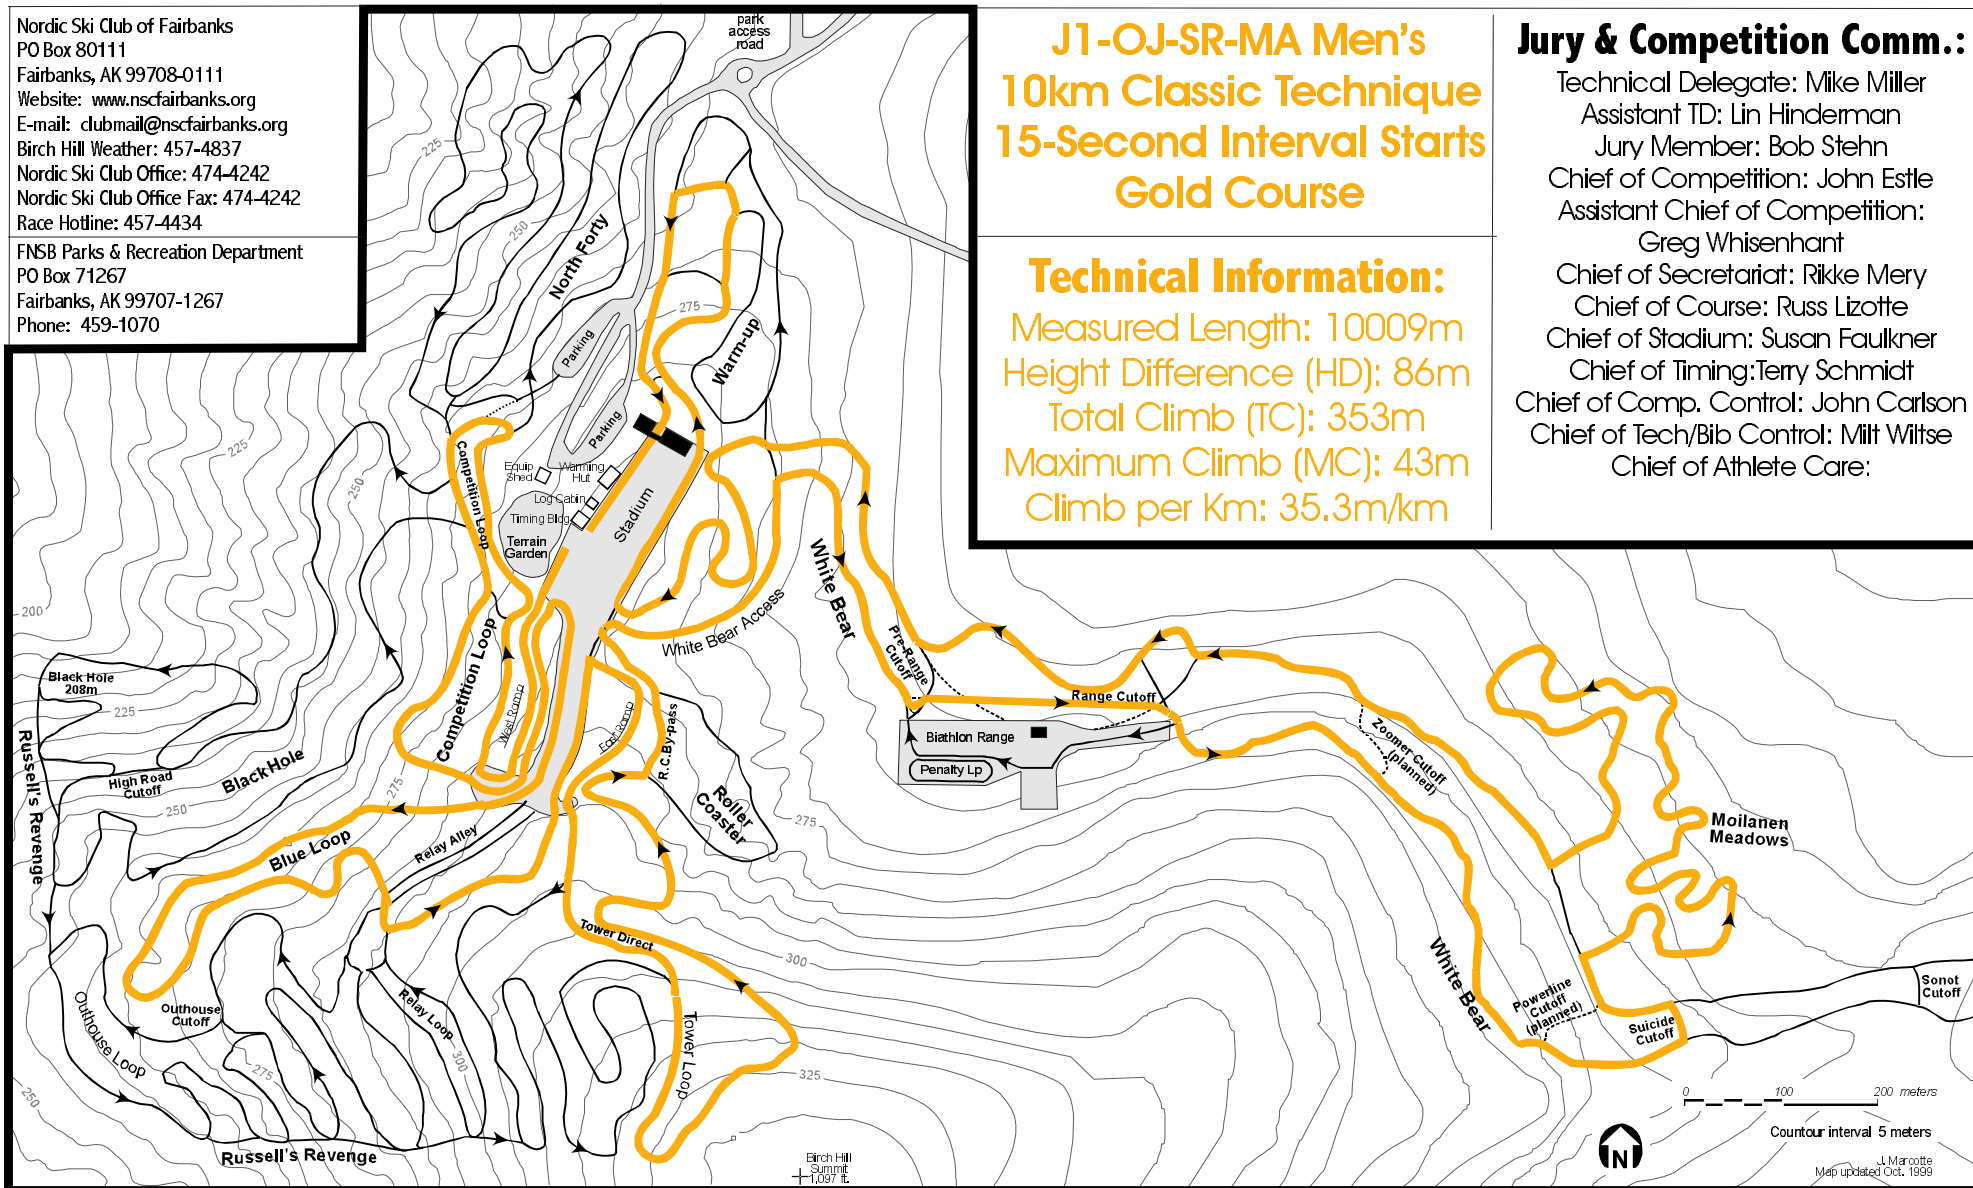

Cross Country Alaska Besh Cup Finals - Junior Olympic Qualifying Race

Classic Technique Events - Saturday, February 1, 2003

Organized by Nordic Ski Club of Fairbanks
 Jim Whisenant Ski Trails, Birch Hill Park Rec. Area
 Fairbanks, Alaska

FNSB Parks & Recreation Department
 PO Box 71267
 Fairbanks, AK 99707-1267
 Phone: 459-1070

J1-OJ-SR-MA Men's
10km Classic Technique
15-Second Interval Starts
Gold Course

Technical Information:
 Measured Length: 10009m
 Height Difference (HD): 86m
 Total Climb (TC): 353m
 Maximum Climb (MC): 43m
 Climb per Km: 35.3m/km

Birch Hill Summit 1,087 ft.

J. Marotte
 Map updated Oct. 1999