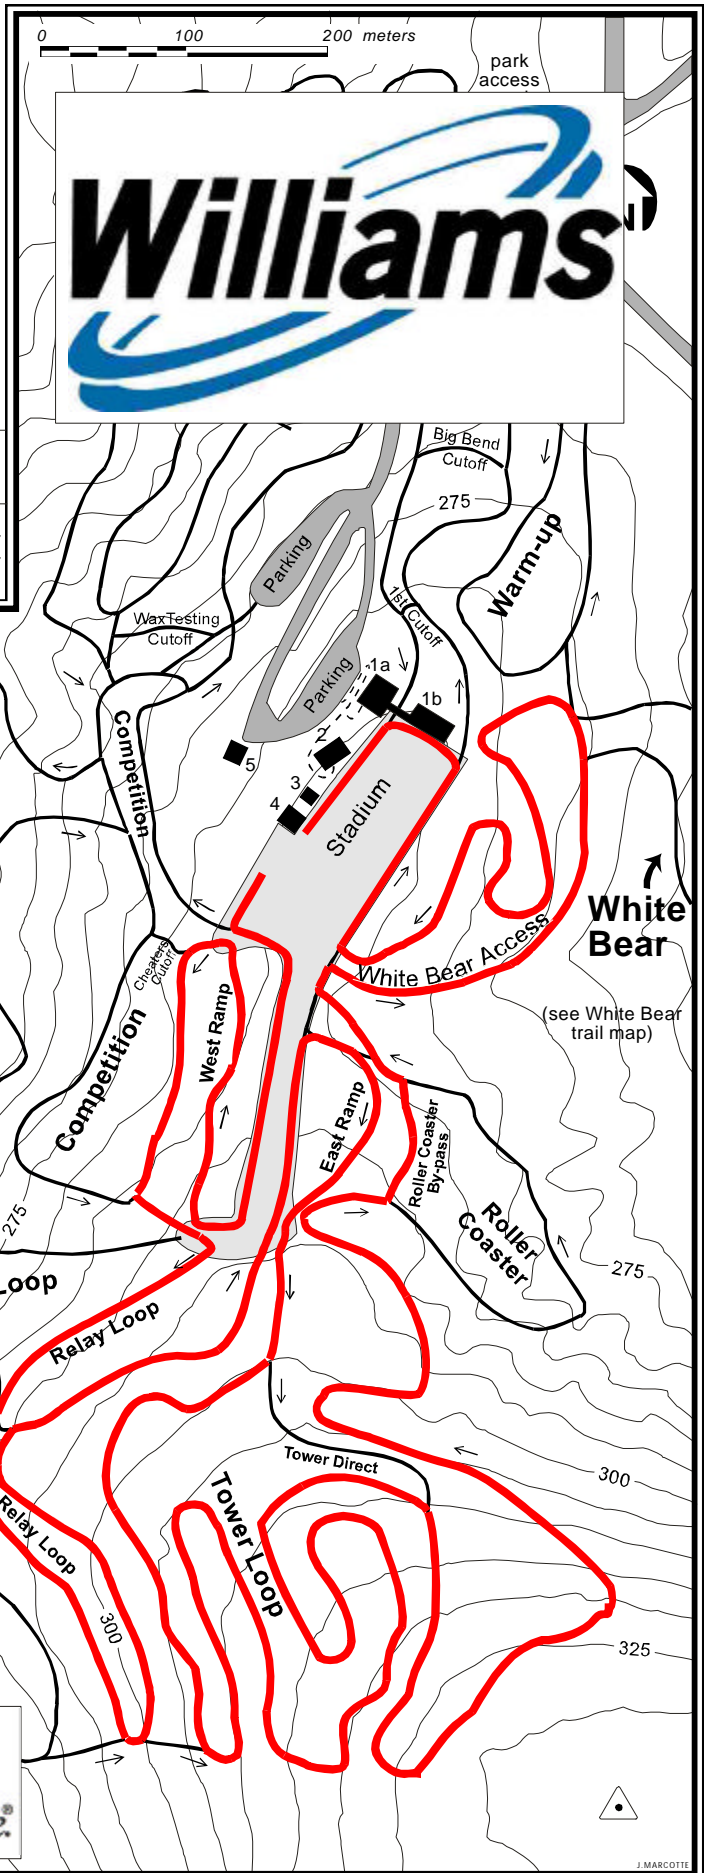

Williams Alaska Town Race Series #4 Auto Service Company SUBARU Trophy

Organized by Nordic Ski Club of Fairbanks
Jim Whisenant Ski Trails
Birch Hill Recreation Area
January 25, 2003, Fairbanks, Alaska

HS and Adult Women
5km Classic Technique
15-second Interval Start 12 noon (approx)

Nordic Ski Club of Fairbanks
P.O. Box 80111, Fairbanks, Alaska 99708-0111
On the Web at: www.nscfairbanks.org

NSCF Office: 474-4242
NSCF Office Fax: 474-2073
Race Info Hotline: 457-4434
Beginner Lessons: 479-4138

Jr. Nordic Office: 374-1611
Jr. Nordic Hotline: 457-4437
Birch Hill Weather: 457-4837
Birch Hill Fax: 457-4435

Filename: trs2003-01-25-0500.cdr
Vertical Format

NORDIC
SKI CLUB

FAIRBANKS

SUBARU
The Beauty of All-Wheel Drive.