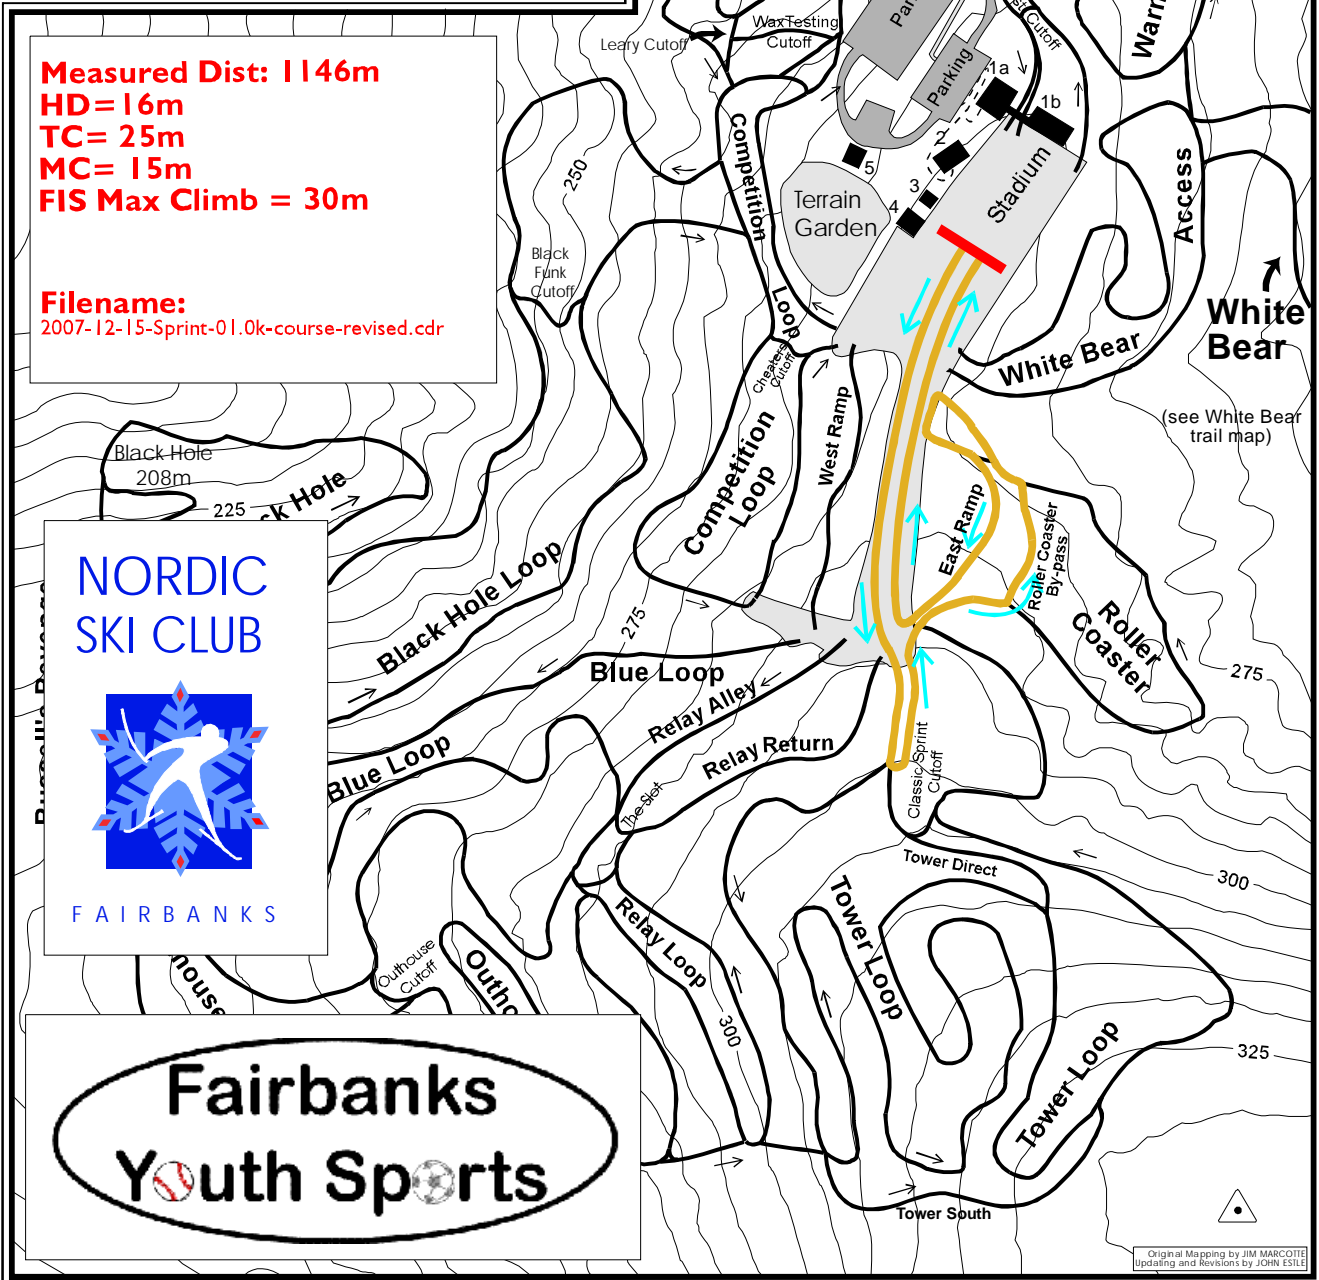

NSC Fairbanks Flint Hills Resources Town Series #2

Fairbanks Youth Sports
Classic Sprints
Jim Whisenhant Ski Trails
Saturday, December 15, 2007

HS & Adult 1146m Sprint
975m Classic Technique
MT = 25m (22m/km)

Birch Hill Recreation Area
Fairbanks North Star Borough
Parks and Recreation Dept.
P.O. Box 71267
Fairbanks, Alaska 99707
(907) 459-1070

Nordic Ski Club of Fairbanks
P.O. Box 80111
Fairbanks, Alaska 99708
www.nscfairbanks.org
Birch Hill Weather: 457-4837
Junior Nordic: 457-4437
Race Info: 457-4434

Measured Dist: 1146m
HD= 16m
TC= 25m
MC= 15m
FIS Max Climb = 30m

Filename:
 2007-12-15-Sprint-01.0k-course-revised.cdr