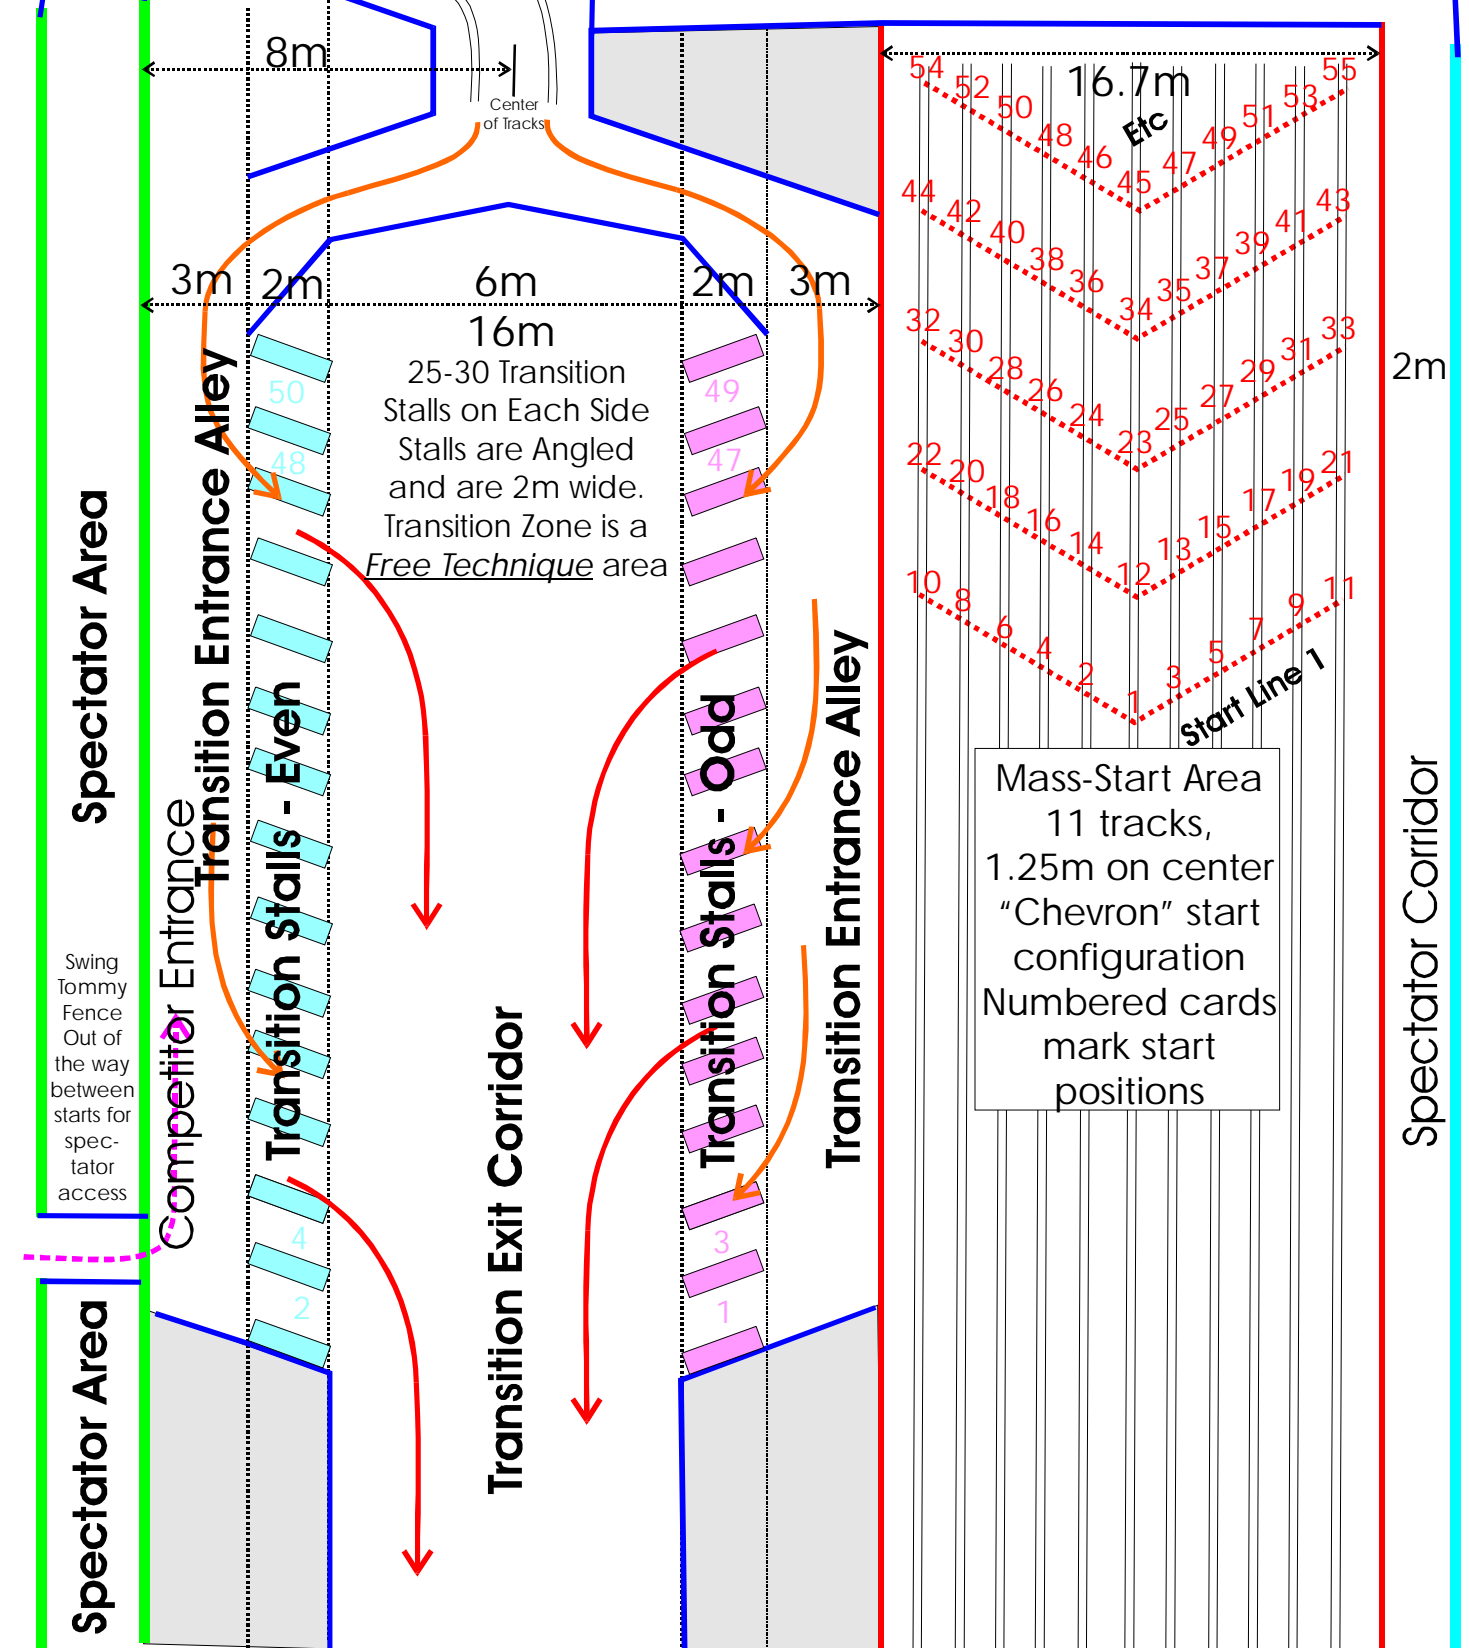

Skiathlon Start/Transition Area

Spectator Area

Mass-Start Area
 11 tracks,
 1.25m on center
 "Chevron" start
 configuration
 Numbered cards
 mark start
 positions

Pin Flags at End of Tracks - Tracks End Square, not in an Arrowhead/Chevron