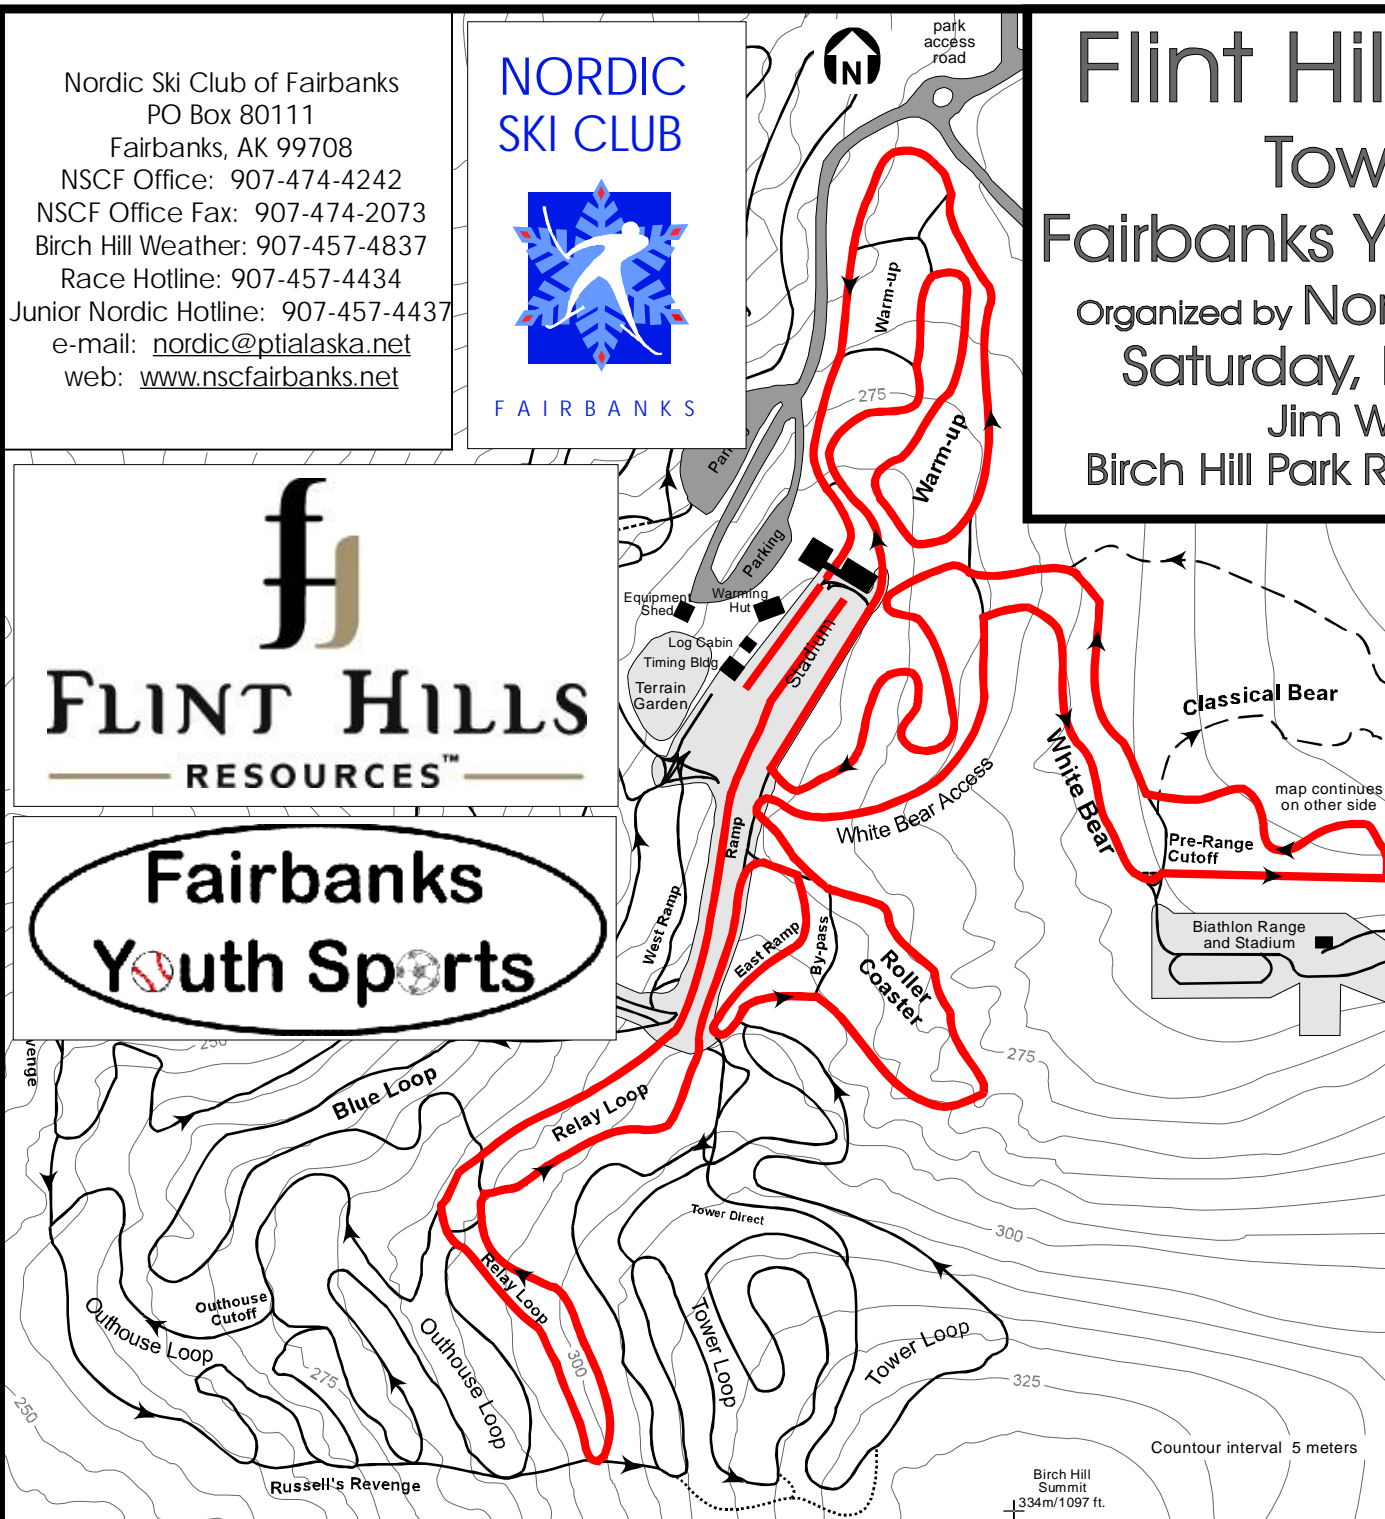

NORDIC
SKI CLUB

FAIRBANKS

Flint Hills Resources

Town Series #1

Fairbanks Youth Sports Opener

Organized by Nordic Ski Club Fairbanks
Saturday, November 22, 2008
Jim Whisenhant Ski Trails
Birch Hill Park Rec. Area, Fairbanks, Alaska

FLINT HILLS
RESOURCES™

Fairbanks
Youth Sports

HS & Adult Women
5.0km Free Technique
Mass-Start
Red Course

Technical Information:
Measured Length: 5838m
Height Difference (HD): 52m
Total Climb (TC): 170m
Maximum Climb (MC): 31m
Climb per Km: 29.2m/km