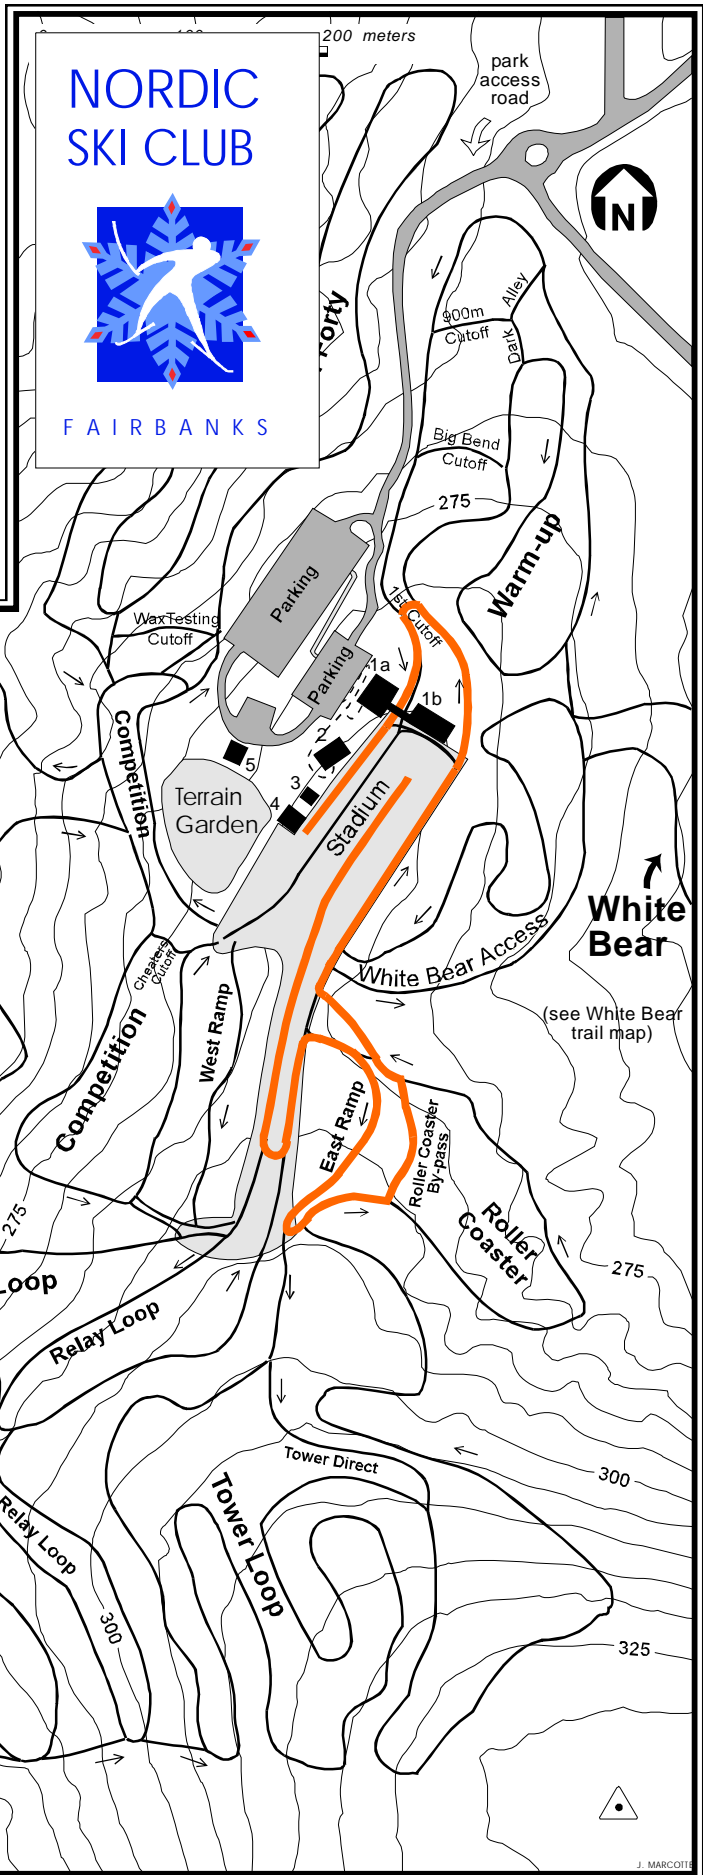

**Flint Hills Resources
Town Race Series #
Woolly Rhino Classic**
Organized by NSCFairbanks
Jim Whisenant Ski Trails
Birch Hill Recreation Area
Saturday, January 17, 2009

**Grade 3 & 4 Boys & Girls
1.25km Classic Technique
Mass Start**

Birch Hill Recreation Area
Fairbanks North Star Borough
Parks and Recreation Dept.
P.O. Box 71267
Fairbanks, Alaska 99707
(907) 459-1070

Nordic Ski Club of Fairbanks
P.O. Box 80111
Fairbanks, Alaska 99708
www.nscfairbanks.org
Birch Hill Weather: 457-4837
Junior Nordic: 457-4437
Race Info: 457-4434

Orange Course
Measured Dist: 1239m
HD = 14m
TC = 20m
MC = 9m
M/Km = 16.1
Filename:
2008-01-12-013k-course.cdr