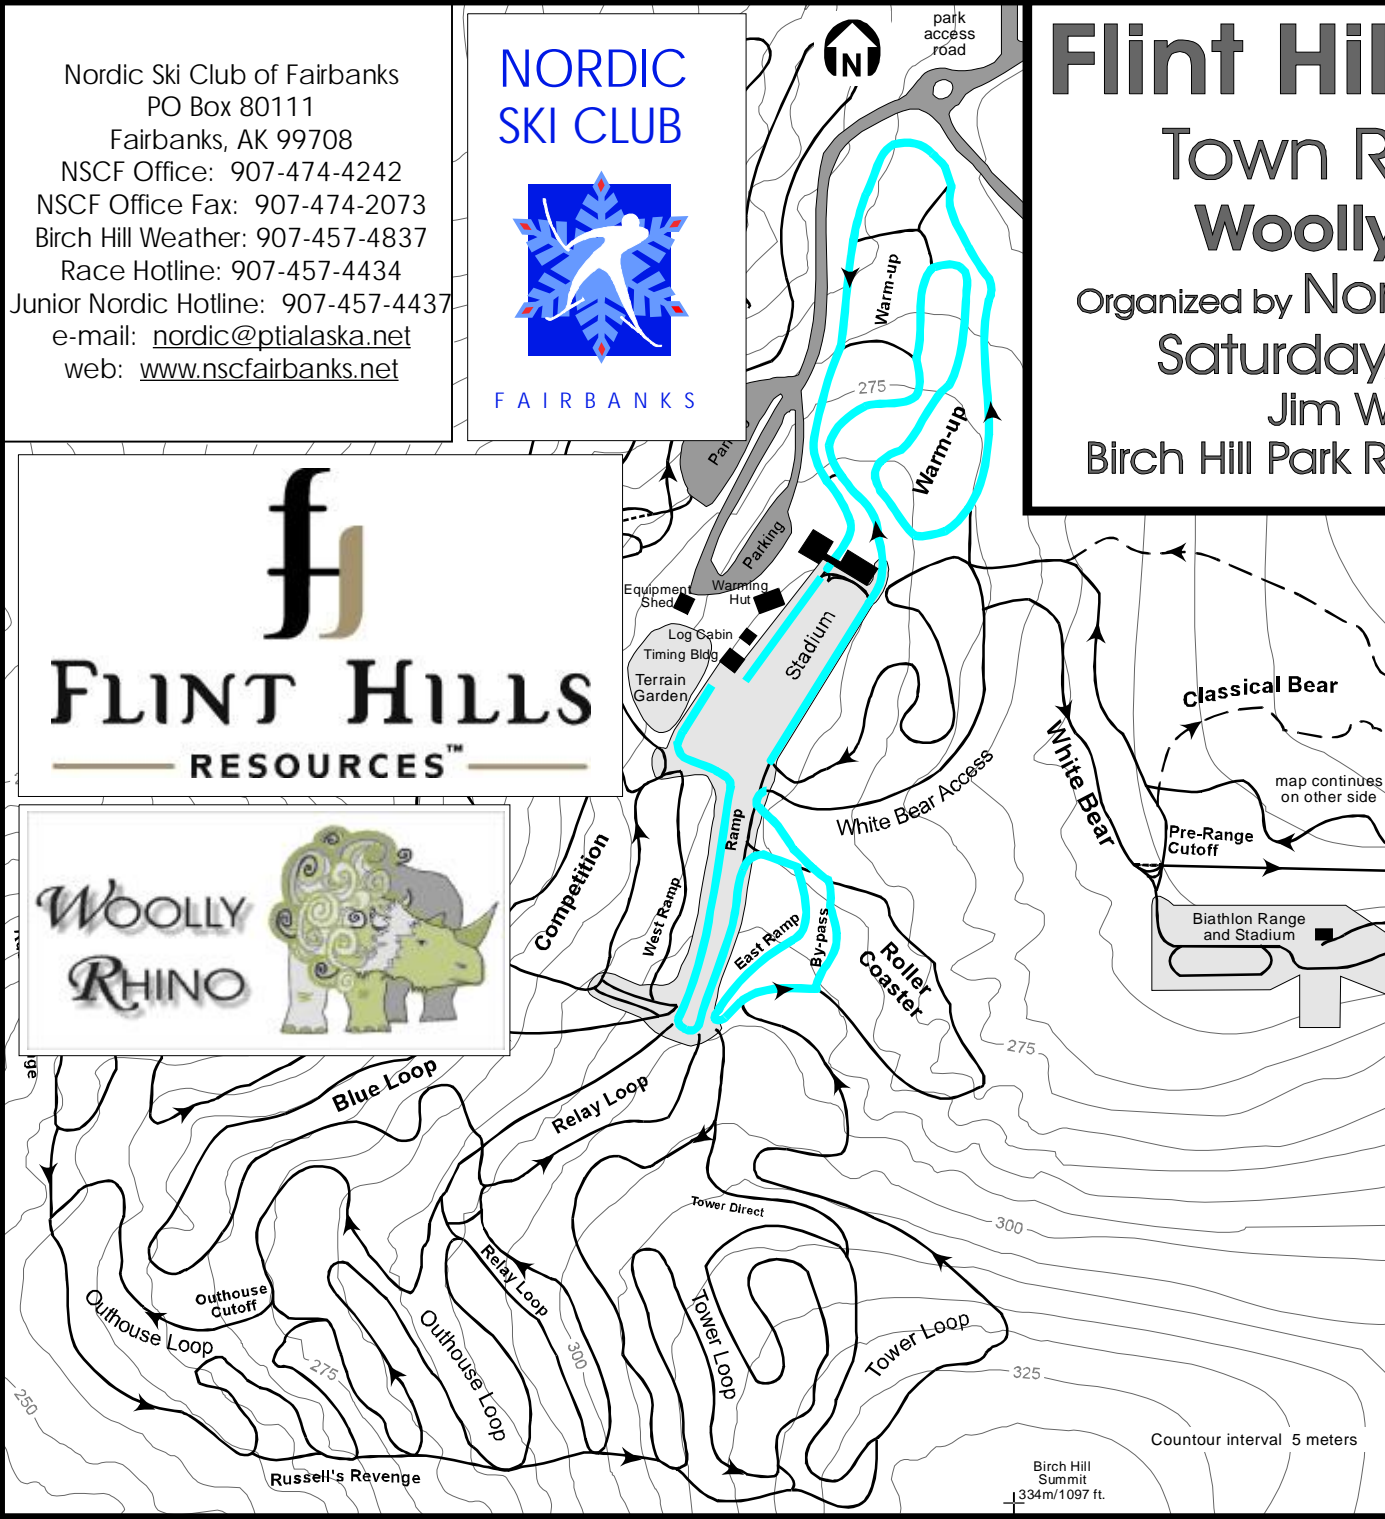

**NORDIC  
 SKI CLUB**

FAIRBANKS

## Town Race Series #3 Woolly Rhino Classic

Organized by Nordic Ski Club Fairbanks  
 Saturday, January 17, 2009  
 Jim Whisenant Ski Trails  
 Birch Hill Park Rec. Area, Fairbanks, Alaska

WOOLLY  
 RHINO