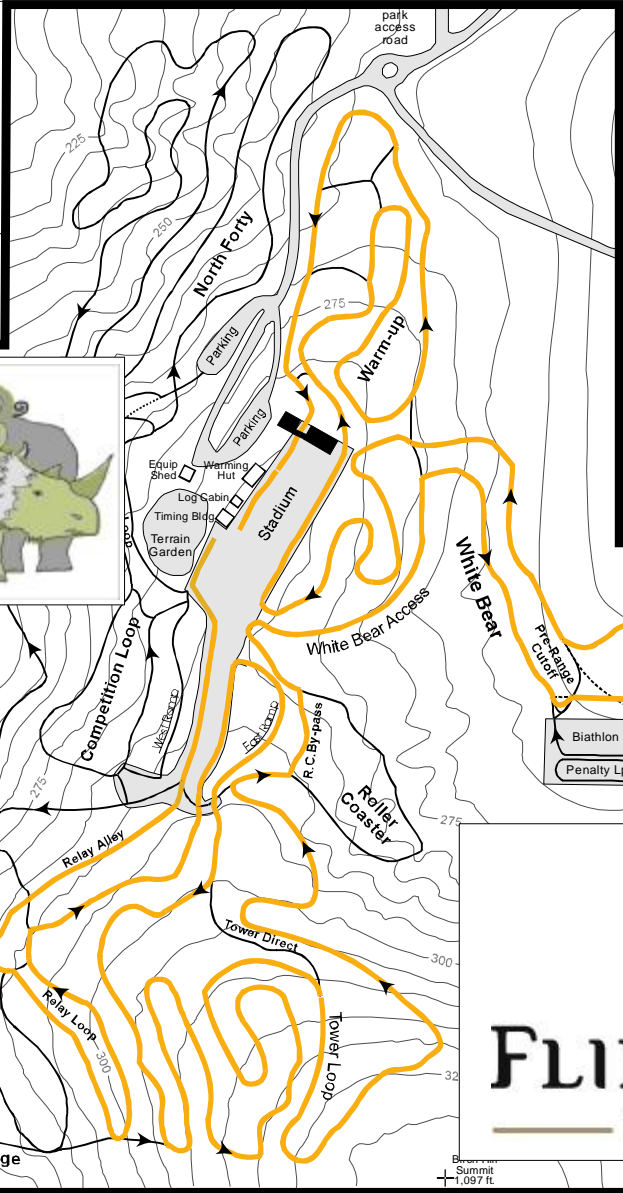

Flint Hill Resources Town Race Series #3

Woolly Rhino Classic, January 17, 2009

Organized by Nordic Ski Club of Fairbanks

Jim Whisenant Cross Country Ski Trails at Birch Hill Park Recreation Area

Nordic Ski Club of Fairbanks
 PO Box 80111
 Fairbanks, AK 99708-0111
 Website: www.nscfairbanks.org
 E-mail: racing@nscfairbanks.org
 Birch Hill Weather: 457-4837
 Nordic Ski Club Office: 474-4242
 Nordic Ski Club Office Fax: 474-2073
 Race Hotline: 457-4434
 FNSB Parks & Recreation Department
 PO Box 71267
 Fairbanks, AK 99707-1267
 Phone: 459-1070

**HS & Adult Men's 10km
 Classic Technique
 Interval Start
 Gold Course**

Technical Information:
 Measured Length: 9924m
 Height Difference (HD): 83m
 Total Climb (TC): 328m
 Maximum Climb (MC): 29m
 Climb per Km: 29m/km

Contour interval 5 meters

J. Marcotte
 Map updated Oct. 1999