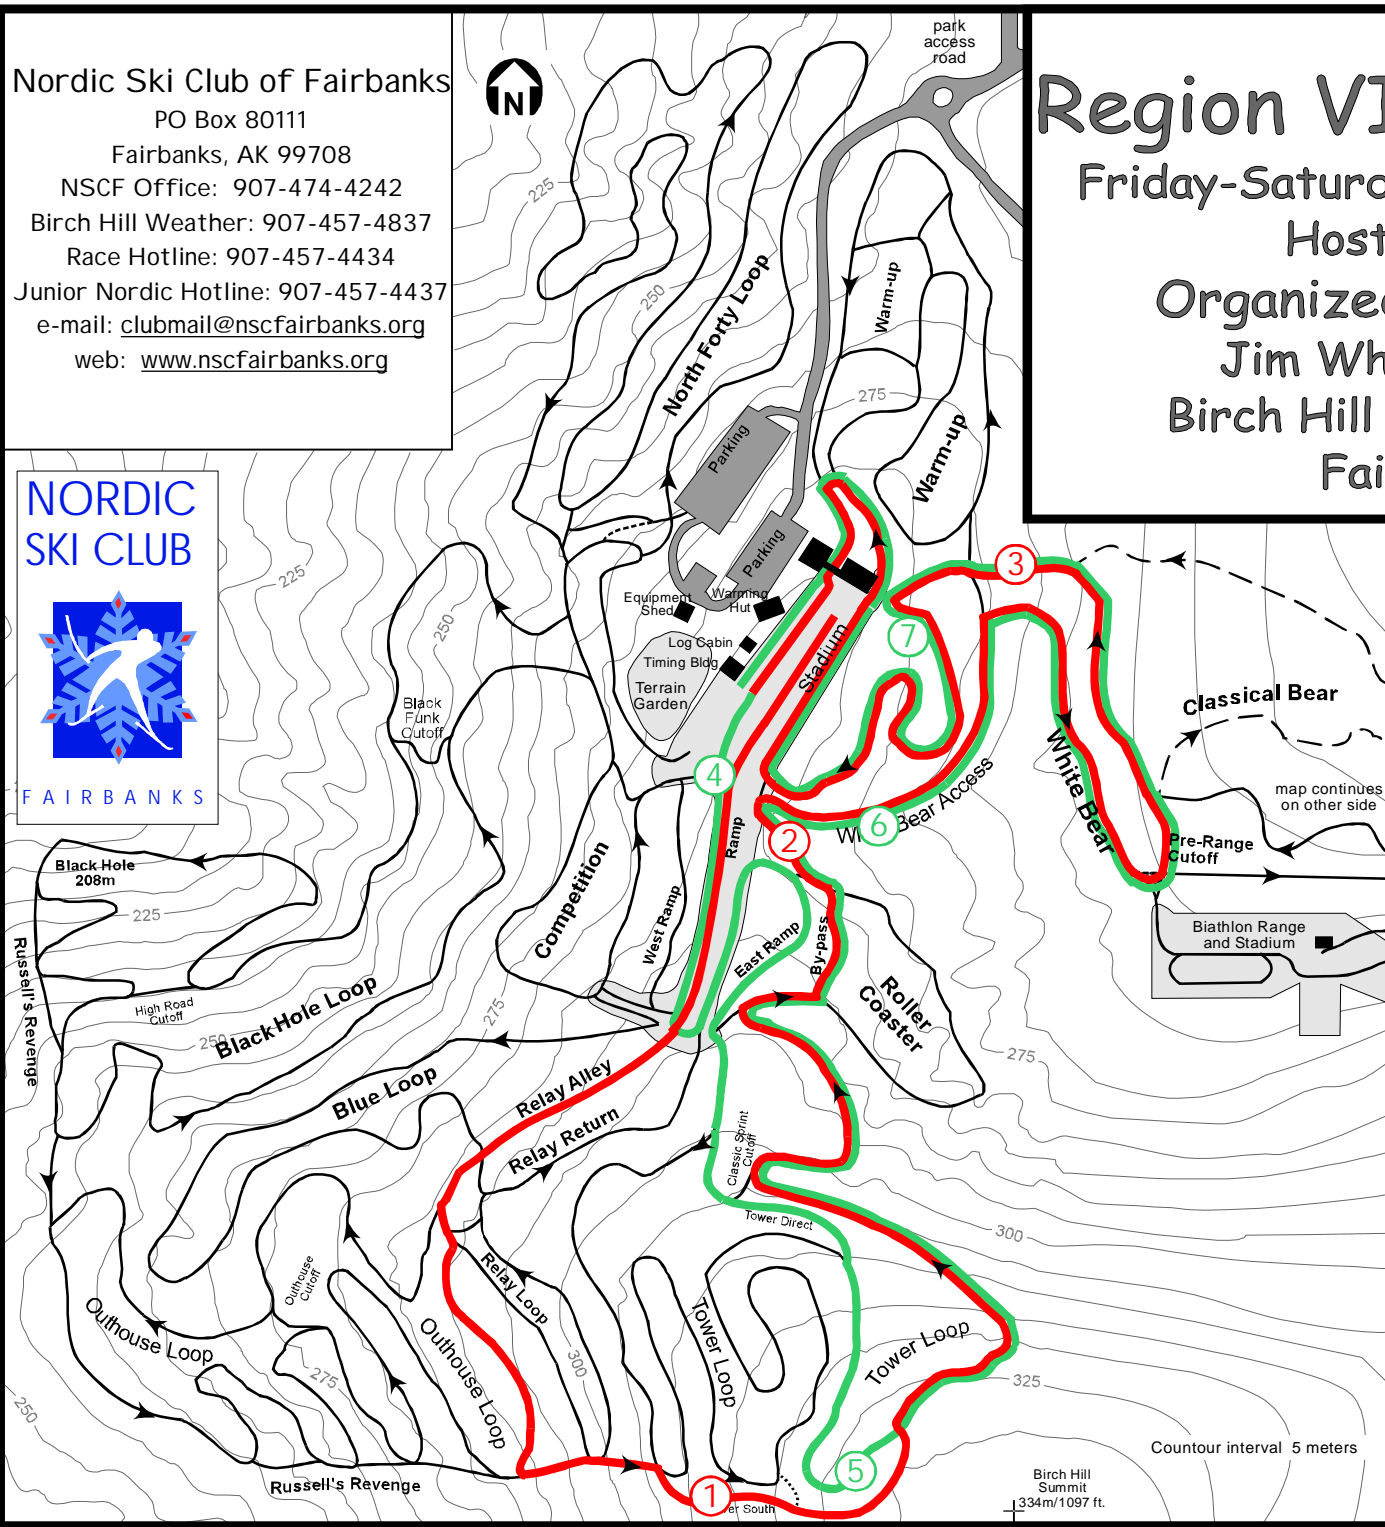

Nordic Ski Club of Fairbanks
 PO Box 80111
 Fairbanks, AK 99708
 NSCF Office: 907-474-4242
 Birch Hill Weather: 907-457-4837
 Race Hotline: 907-457-4434
 Junior Nordic Hotline: 907-457-4437
 e-mail: clubmail@nscfairbanks.org
 web: www.nscfairbanks.org

Region VI Championships

Friday-Saturday, February 13-14, 2009
 Hosted by Region VI
 Organized by NSC Fairbanks
 Jim Whisenant Ski Trails
 Birch Hill Park Recreation Area
 Fairbanks, Alaska

Friday, February 13, 2009
 Girls 7.5Km
 Mass-Start Free Technique
 Red Course (lap 1) &
 Green Course (lap 2)

Technical Information:
 Measured Length: 7778m
 Height Difference (HD): 73m
 Total Climb (TC): 242m
 Maximum Climb (MC): 42m
 Climb per Km: 31.2m/km

Competition Committee:
 Chief of Competition: John Estle
 Chief of Secretariat: tba
 Chief of Course: Tom Helmers
 Chiefs of Stadium: Dave Murray,
 Bob Wilkinson, Susan Faulkner
 Chief of Timing: Carol Haas
 Chief of Competition Control: John Carlson
 Region VI Representative: Missy Poeschl