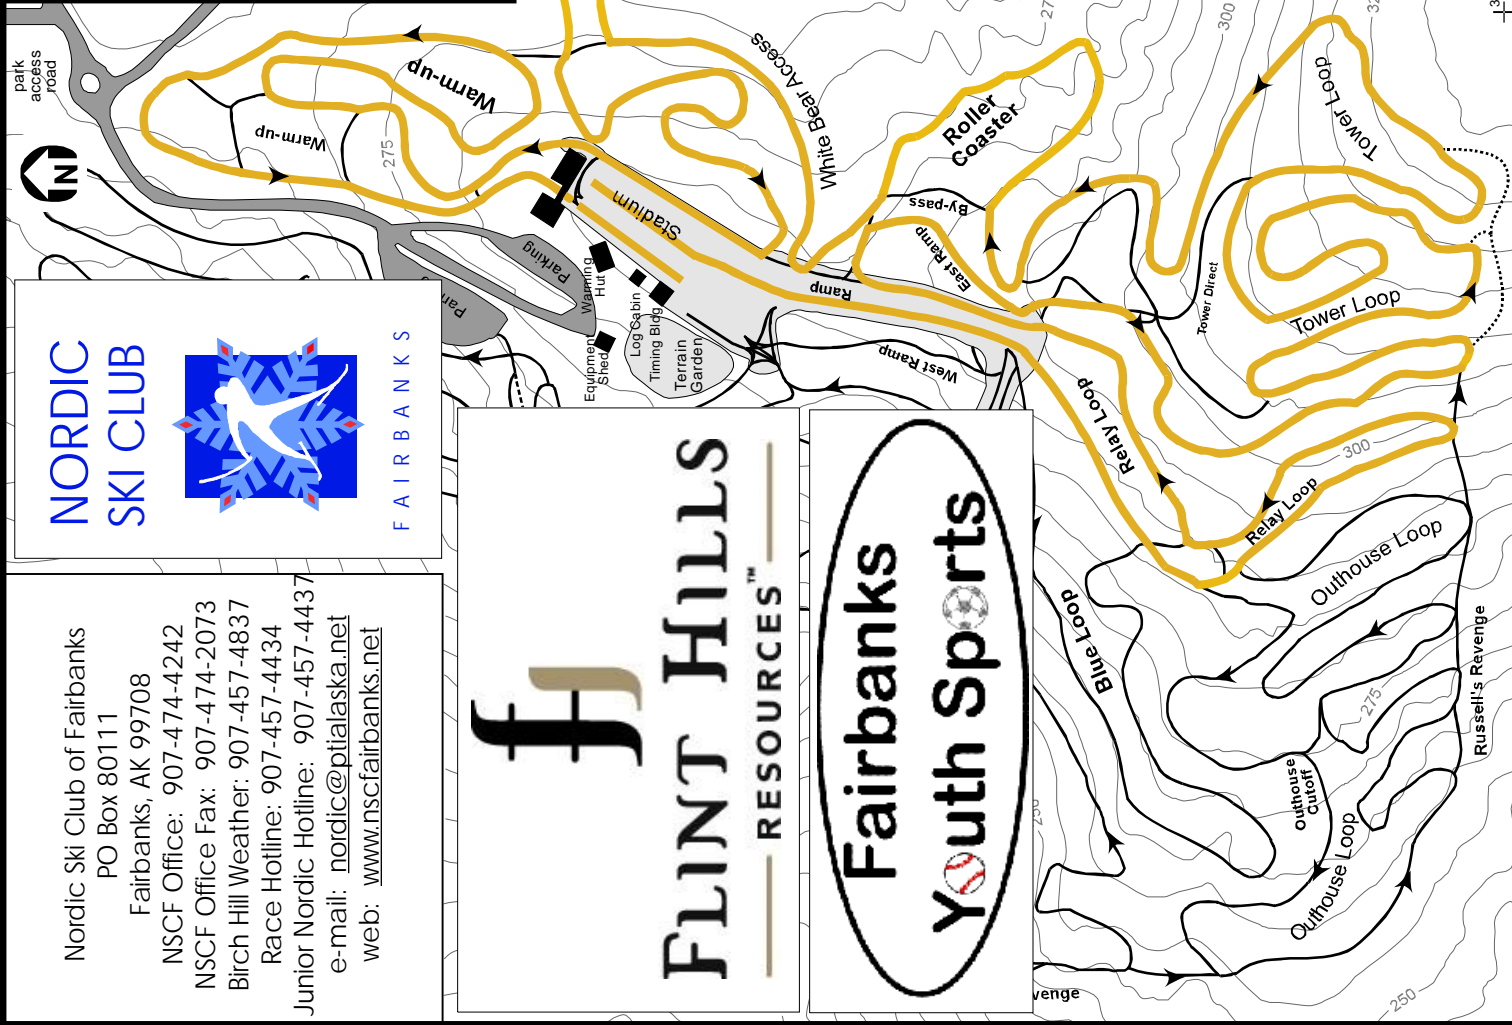

Flint Hills Resources

Town Series #1

Fairbanks Youth Sports Opener
organized by Nordic Ski Club Fairbanks
Saturday, November 21, 2009

Jim Whisenant Ski Trails
Birch Hill Park Rec. Area, Fairbanks, Alaska

HS & Adult Men
7.5km Free Technique
Mass-Start
Gold Course

Technical Information:
Measured Length: 8140m
Height Difference (HD): 76m
Total Climb (TC): 239m
Maximum Climb (MC): 42m
Climb per Km: 29.3m/km

Competition Committee:

- Chief of Competition: John Estle
- Chief of Course: Tom Helmers
- Chief of Stadium: Dave Murray
- Bob Wilkinson, Susan Faulkner
- Chief of Timing: Carol Haas