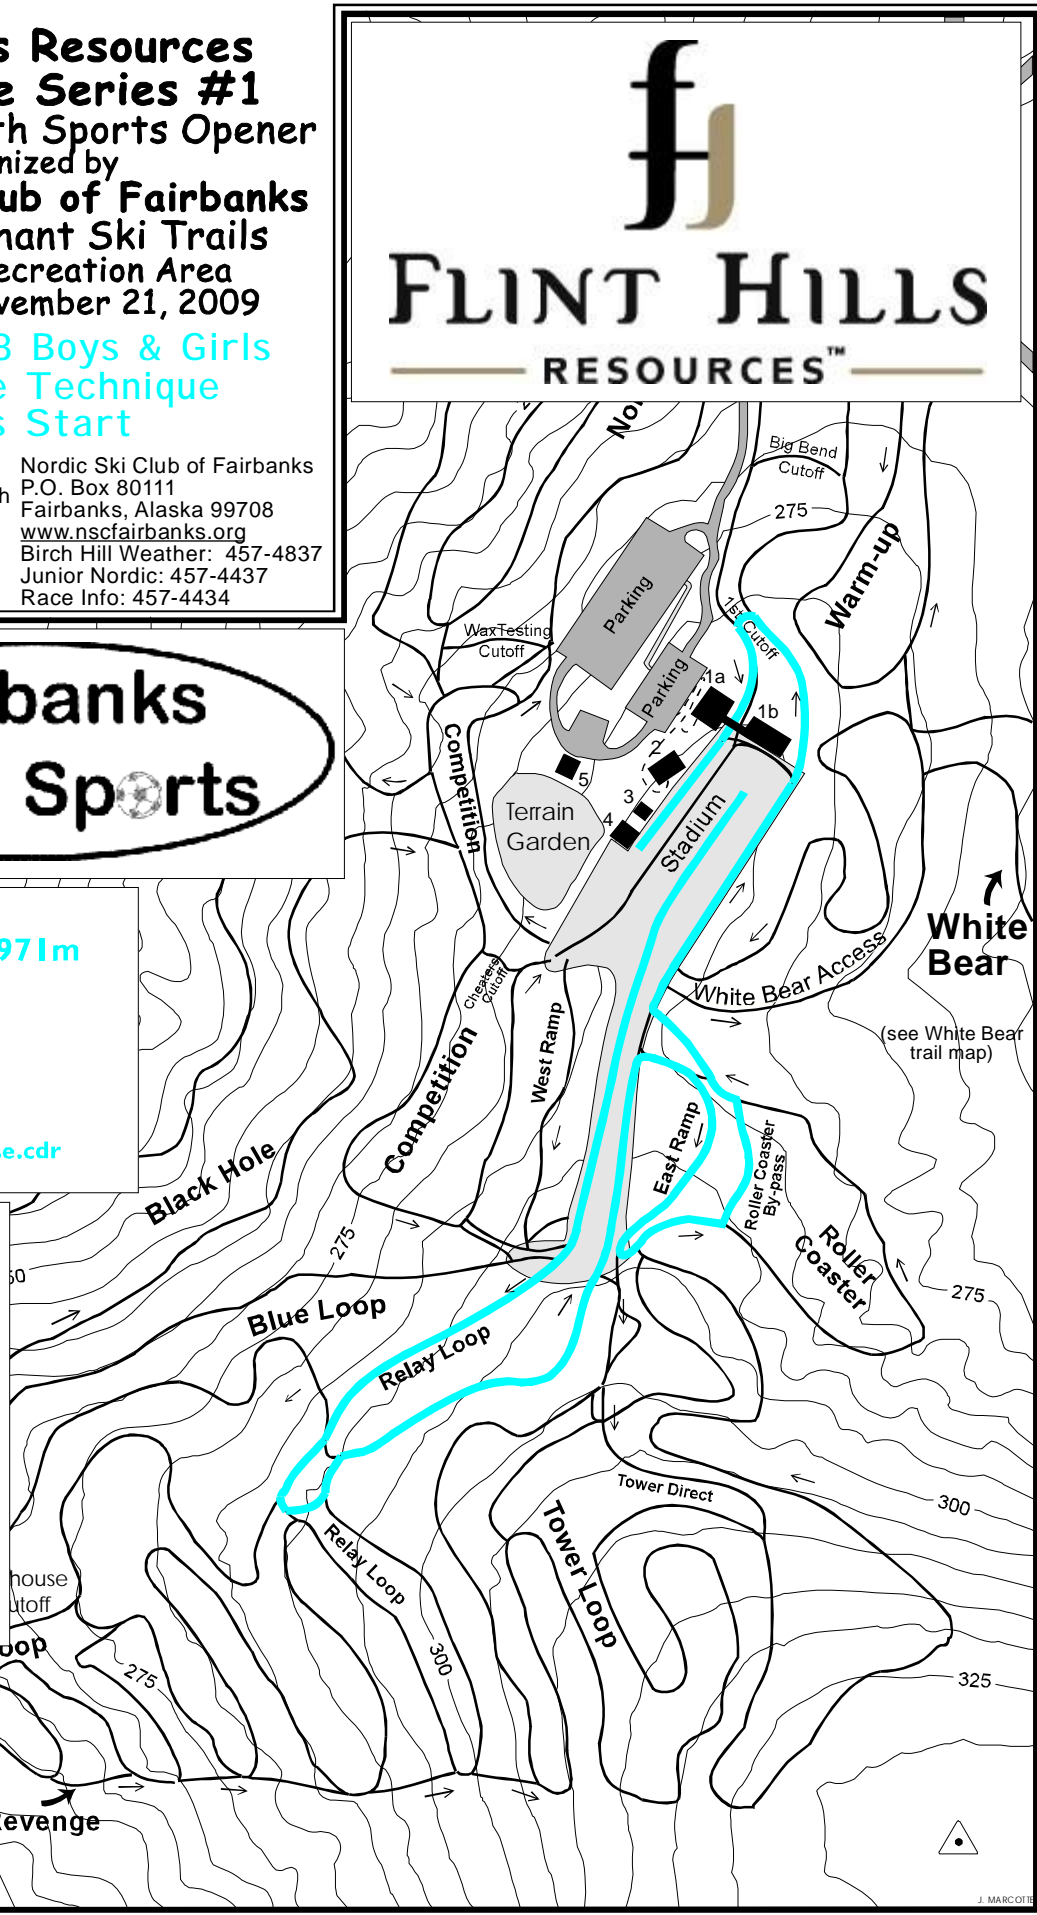

Blue Course
Measured Dist: 1971m
HD = 18m
TC = 36m
MC = 11m
M/Km = 18.3
Filename:
2009-11-21-020k-course.cdr

**NORDIC
SKI CLUB**

FAIRBANKS

**Flint Hills Resources
Town Race Series #1**
presented by
Fairbanks Youth Sports
organized by NSC Fairbanks
Junior High Boys & Girls
2km Free Technique
Mass-Start
November 21, 2009
Jim Whisenant Ski Trails
Birch Hill Park Rec. Area
Fairbanks, Alaska