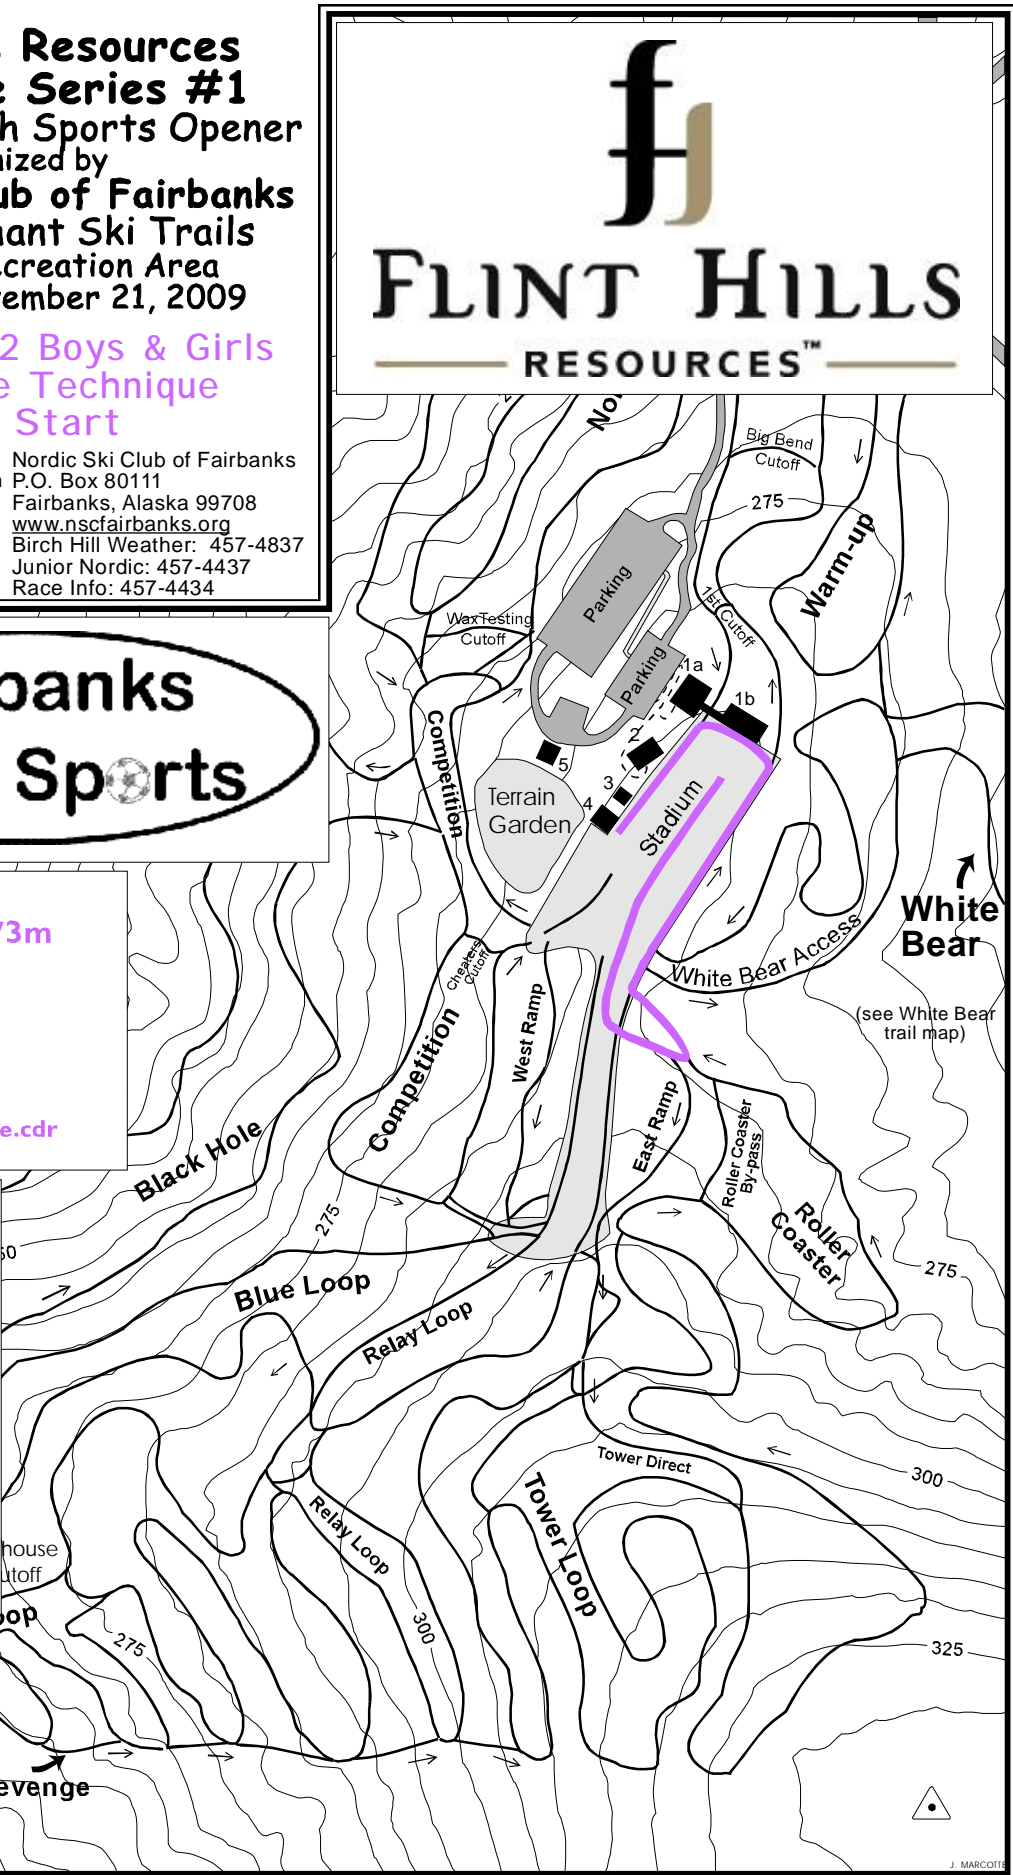

Purple Course
Measured Dist: 673m
HD = 2m
TC = 4m
MC = 2m
M/Km = 5.9
Filename:
2009-11-21-006k-Course.cdr