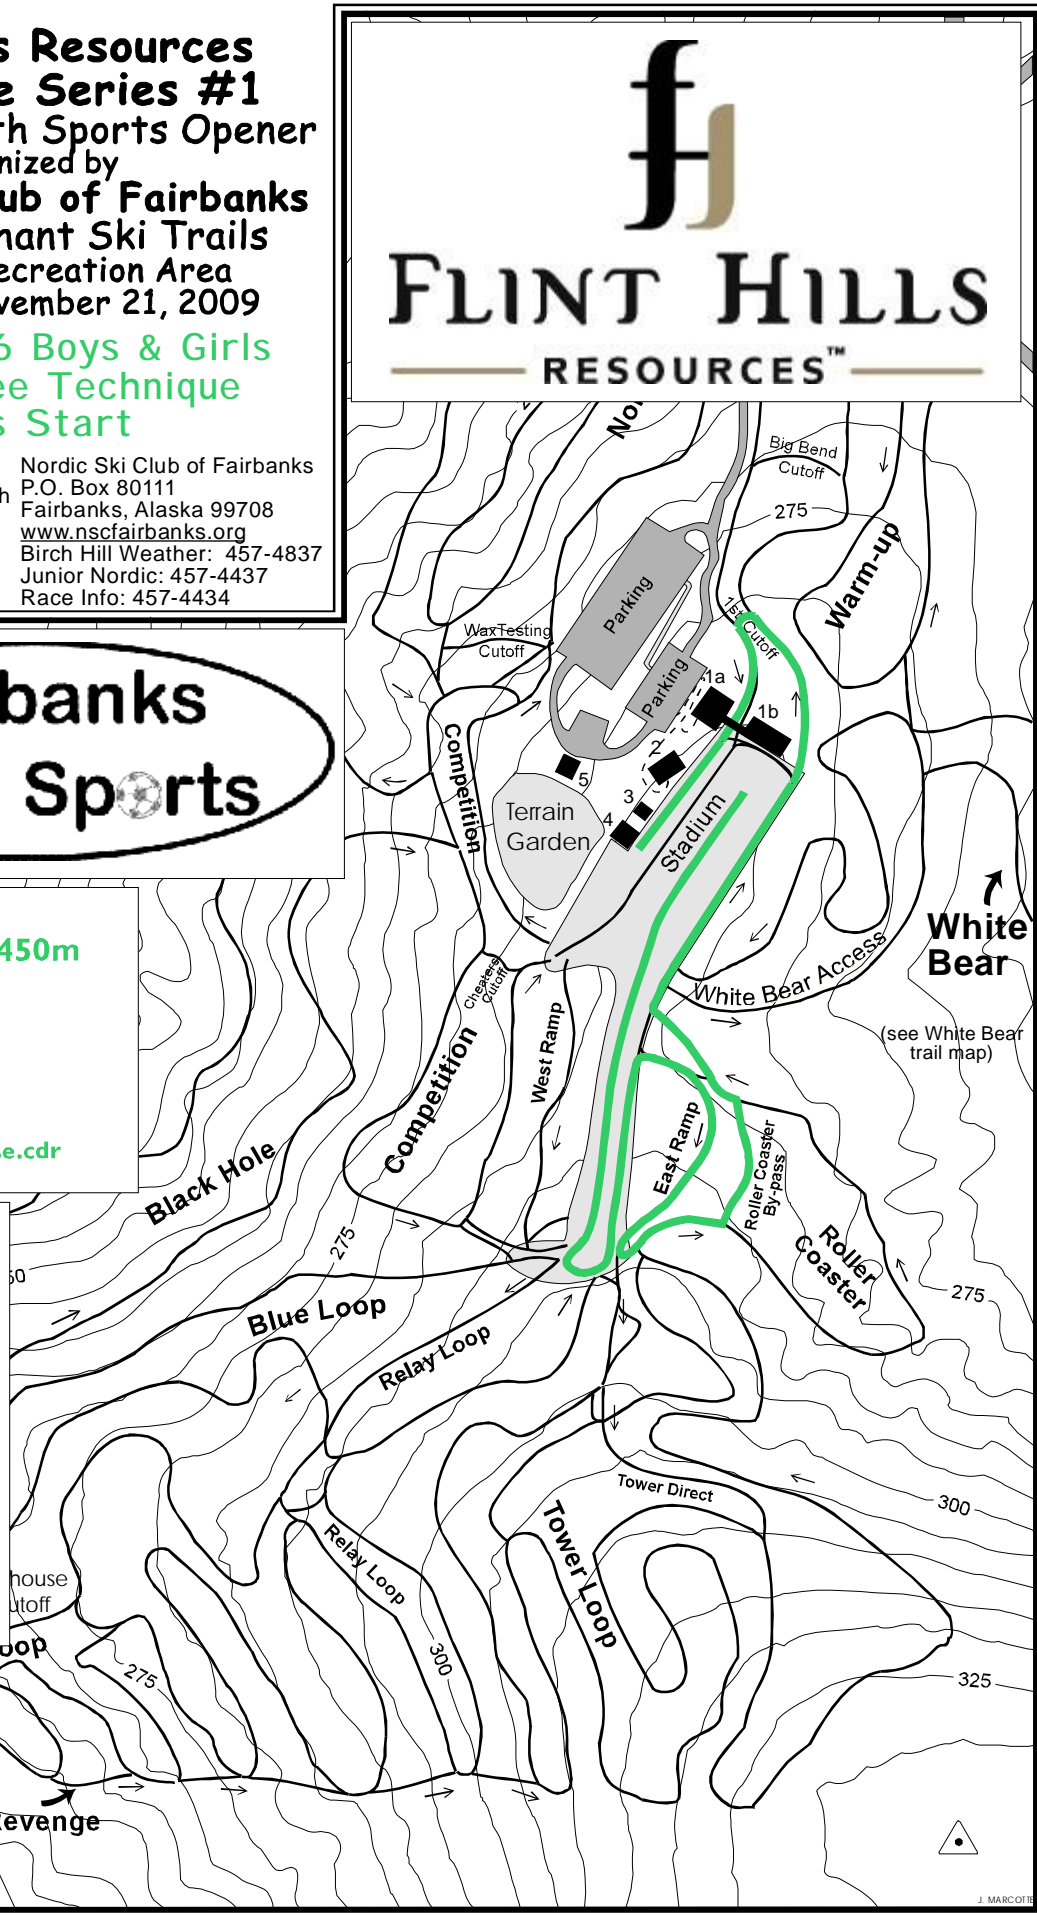

Green Course
Measured Dist: 1450m
HD = 14m
TC = 25m
MC = 10m
M/Km = 17.5
Filename:
2009-11-21-015k-course.cdr