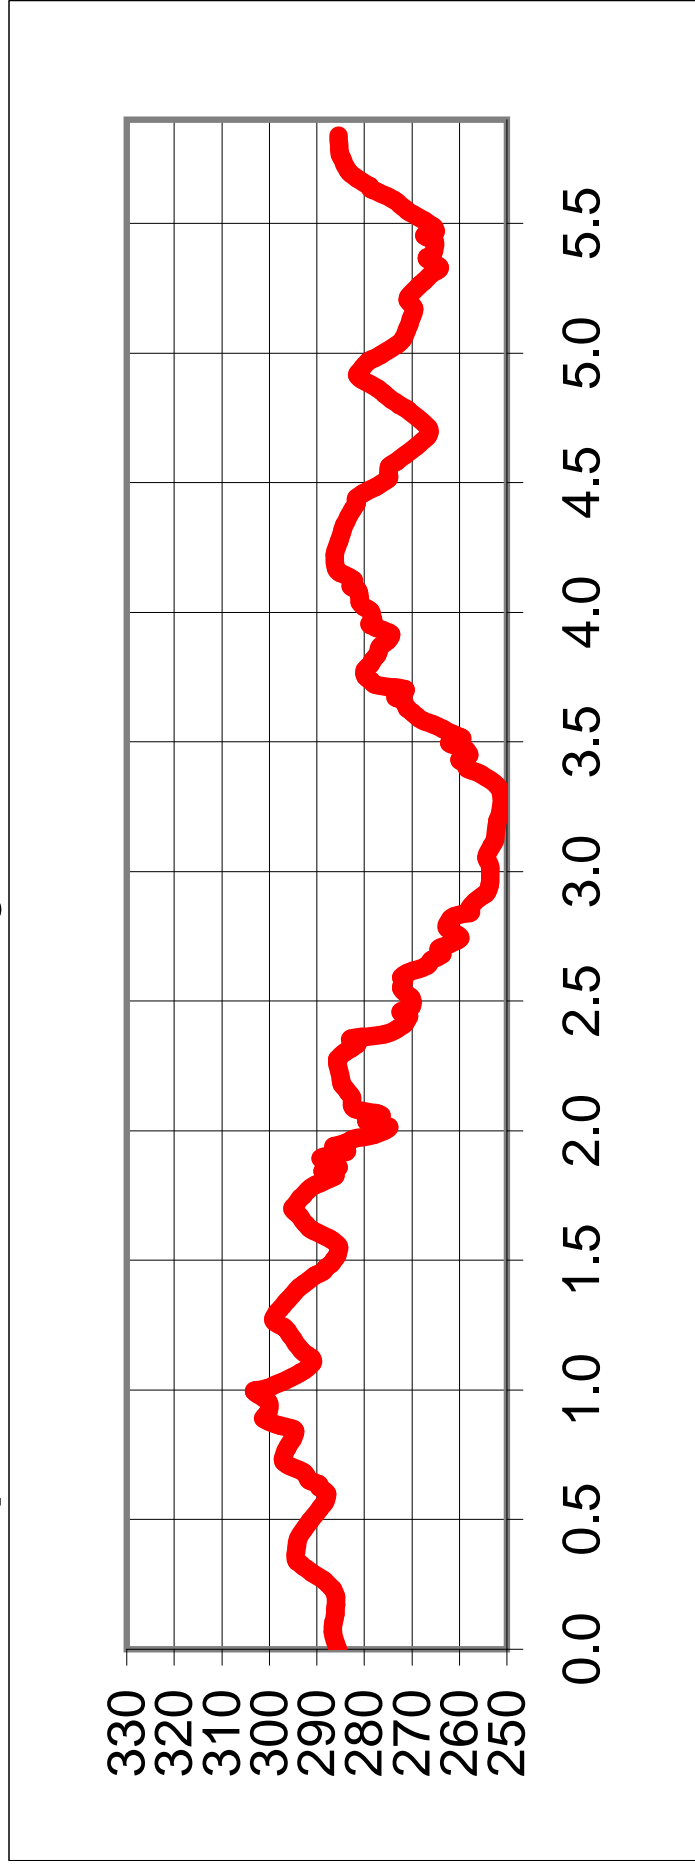

11/10/2009

trs1-09-11-21-050k

11:23 AM

HS & Adult Women 5km Free Technique

Measured Length 5838 m   **Height Difference (HD):** 52 m
High Point 303 m   **Total Climb (TC):** 170 m
Low Point 251 m   **Maximum Climb (MC):** 31 m

FIS Spec Ranges: HD:100m, MC:50m, TC min:150m/TC max:210m

Climb per km: 29.2m - FIS range climb/km: 30.0m - 42.0m