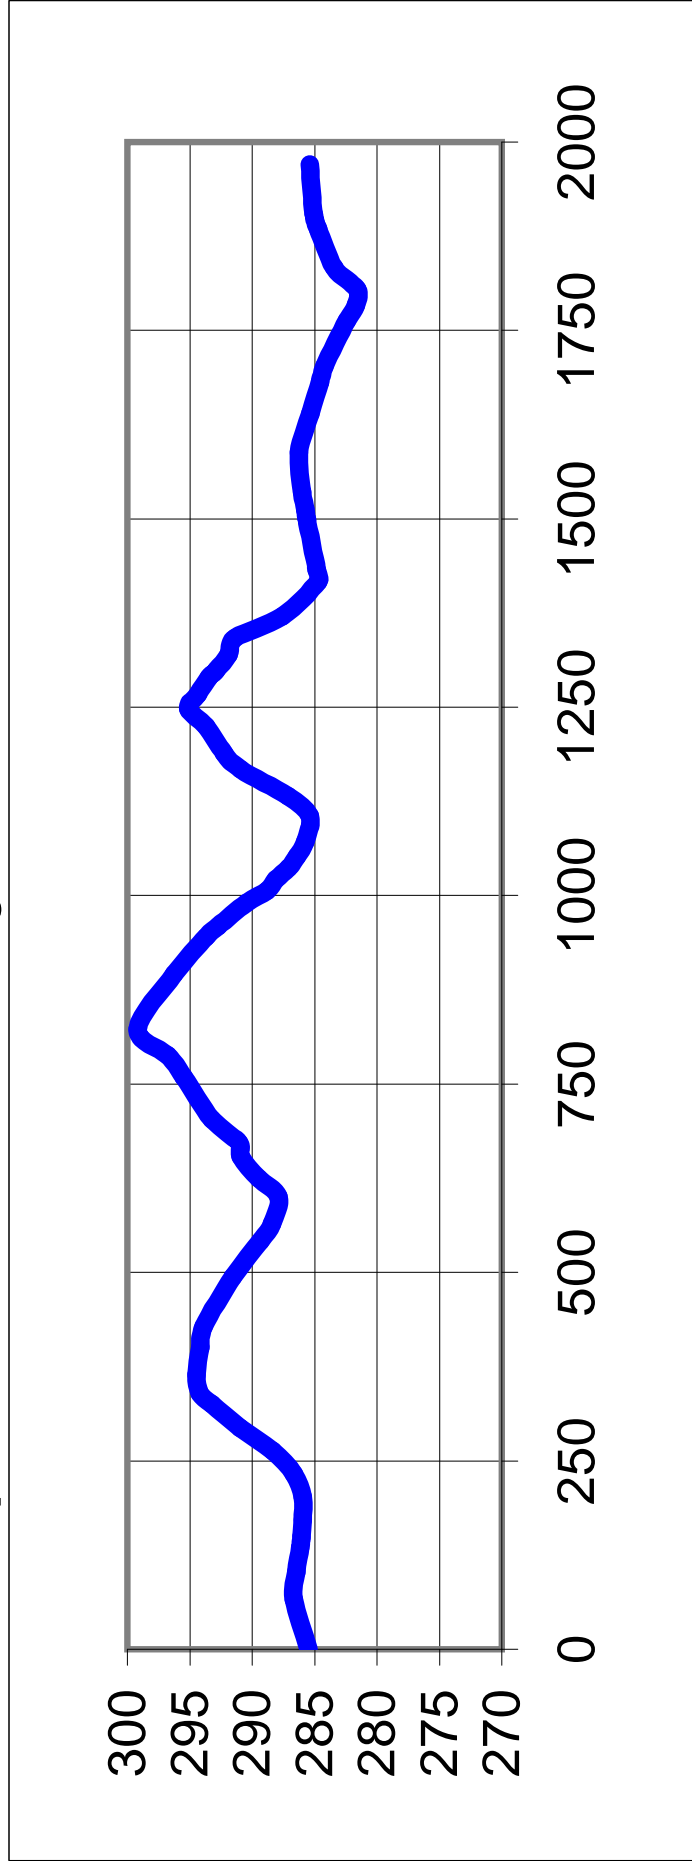

11/10/2009

trs1-09-11-21-02.0k

11:22 AM

Grade 7-8 Girls and Boys 2km Free Technique

Measured Length 1971 m   **Height Difference (HD):** 18 m
High Point 299 m   **Total Climb (TC):** 36 m
Low Point 282 m   **Maximum Climb (MC):** 11 m

FIS Spec Ranges: HD:30m, MC:60m, TC min:0m/TC max:60m

Climb per km: 18.3m - FIS range climb/km: 0.0m - 60.0m