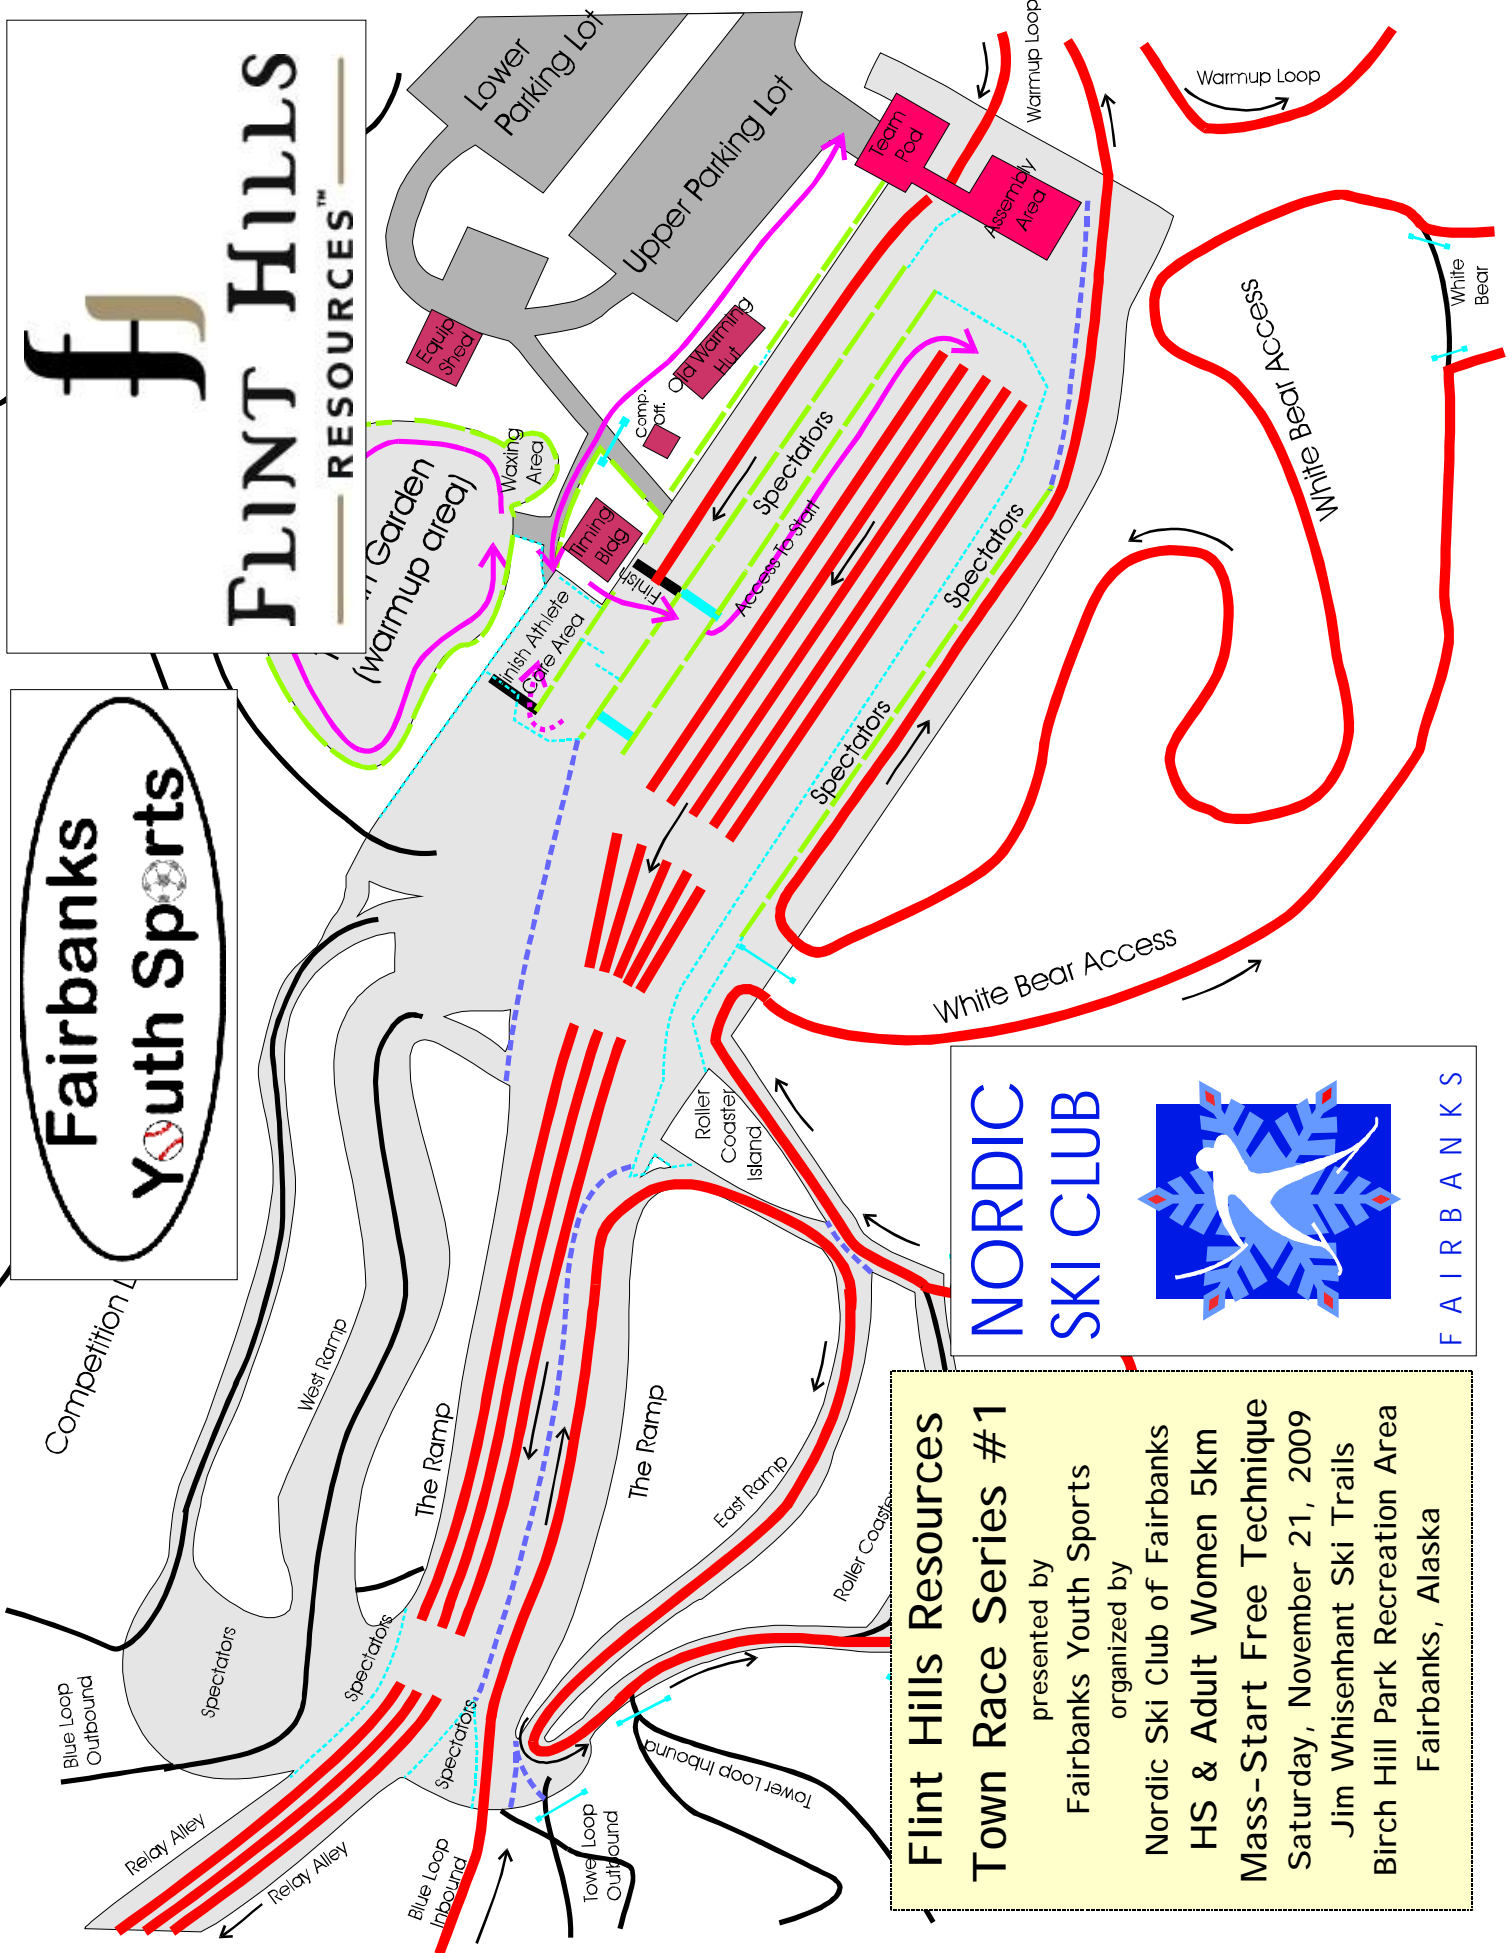

**Flint Hills Resources
Town Race Series #1**

presented by
Fairbanks Youth Sports

organized by
Nordic Ski Club of Fairbanks
HS & Adult Women 5km
Mass-Start Free Technique
Saturday, November 21, 2009
Jim Whisenant Ski Trails
Birch Hill Park Recreation Area
Fairbanks, Alaska