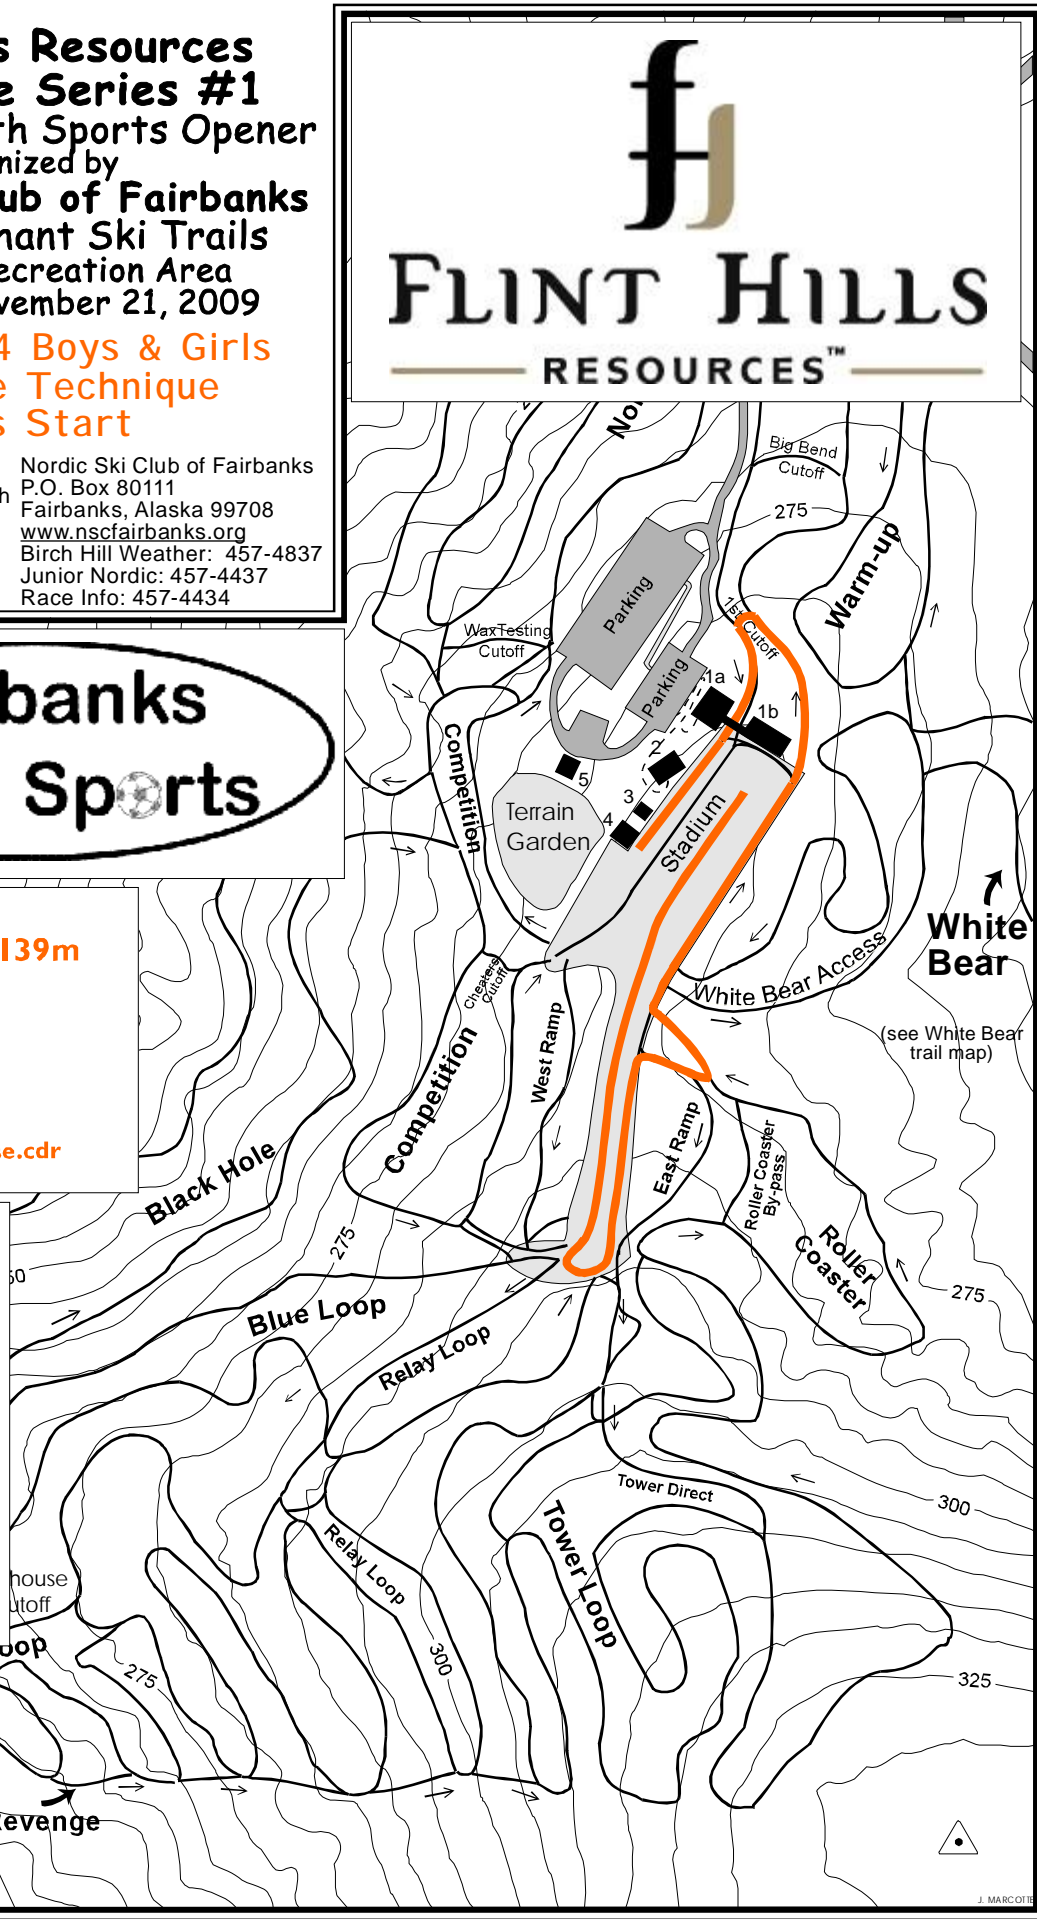

Orange Course
Measured Dist: 1139m
HD = 14m
TC = 16m
MC = 10m
M/Km = 13.6
Filename:
2009-11-21-010k-course.cdr