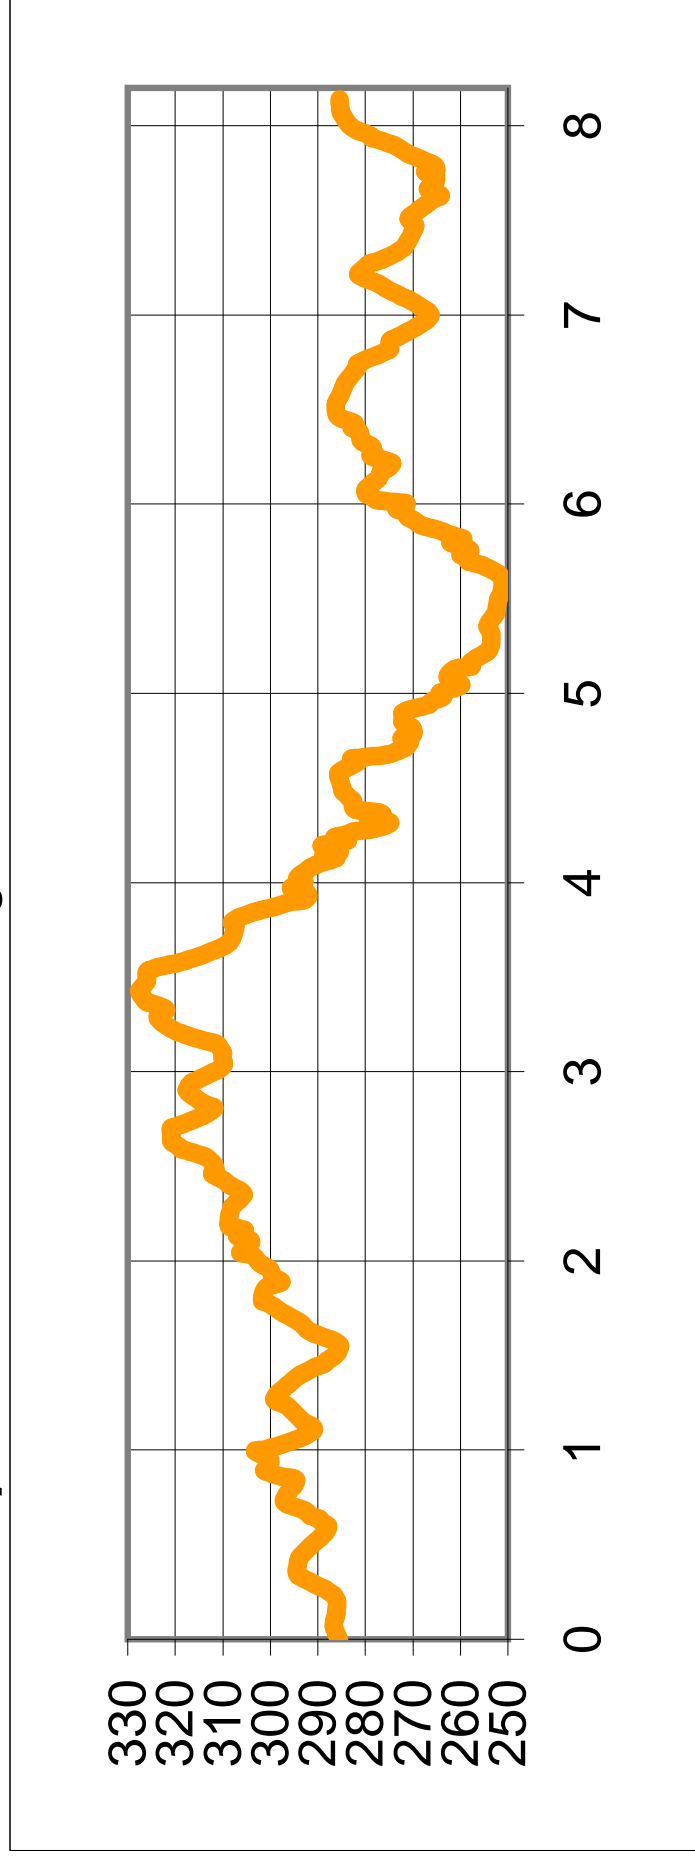

11/10/2009

trs1-09-11-21-07.5k

11:23 AM

HS & Adult Men 7.5km Free Technique

Measured Length 8140 m **Height Difference (HD):** 76 m

High Point 328 m **Total Climb (TC):** 239 m

Low Point 251 m **Maximum Climb (MC):** 42 m

FIS Spec Ranges: HD:125m, MC:65m, TC min:200m/TC max:315m

Climb per km: 29.3m - FIS range climb/km: 26.7m - 42.0m