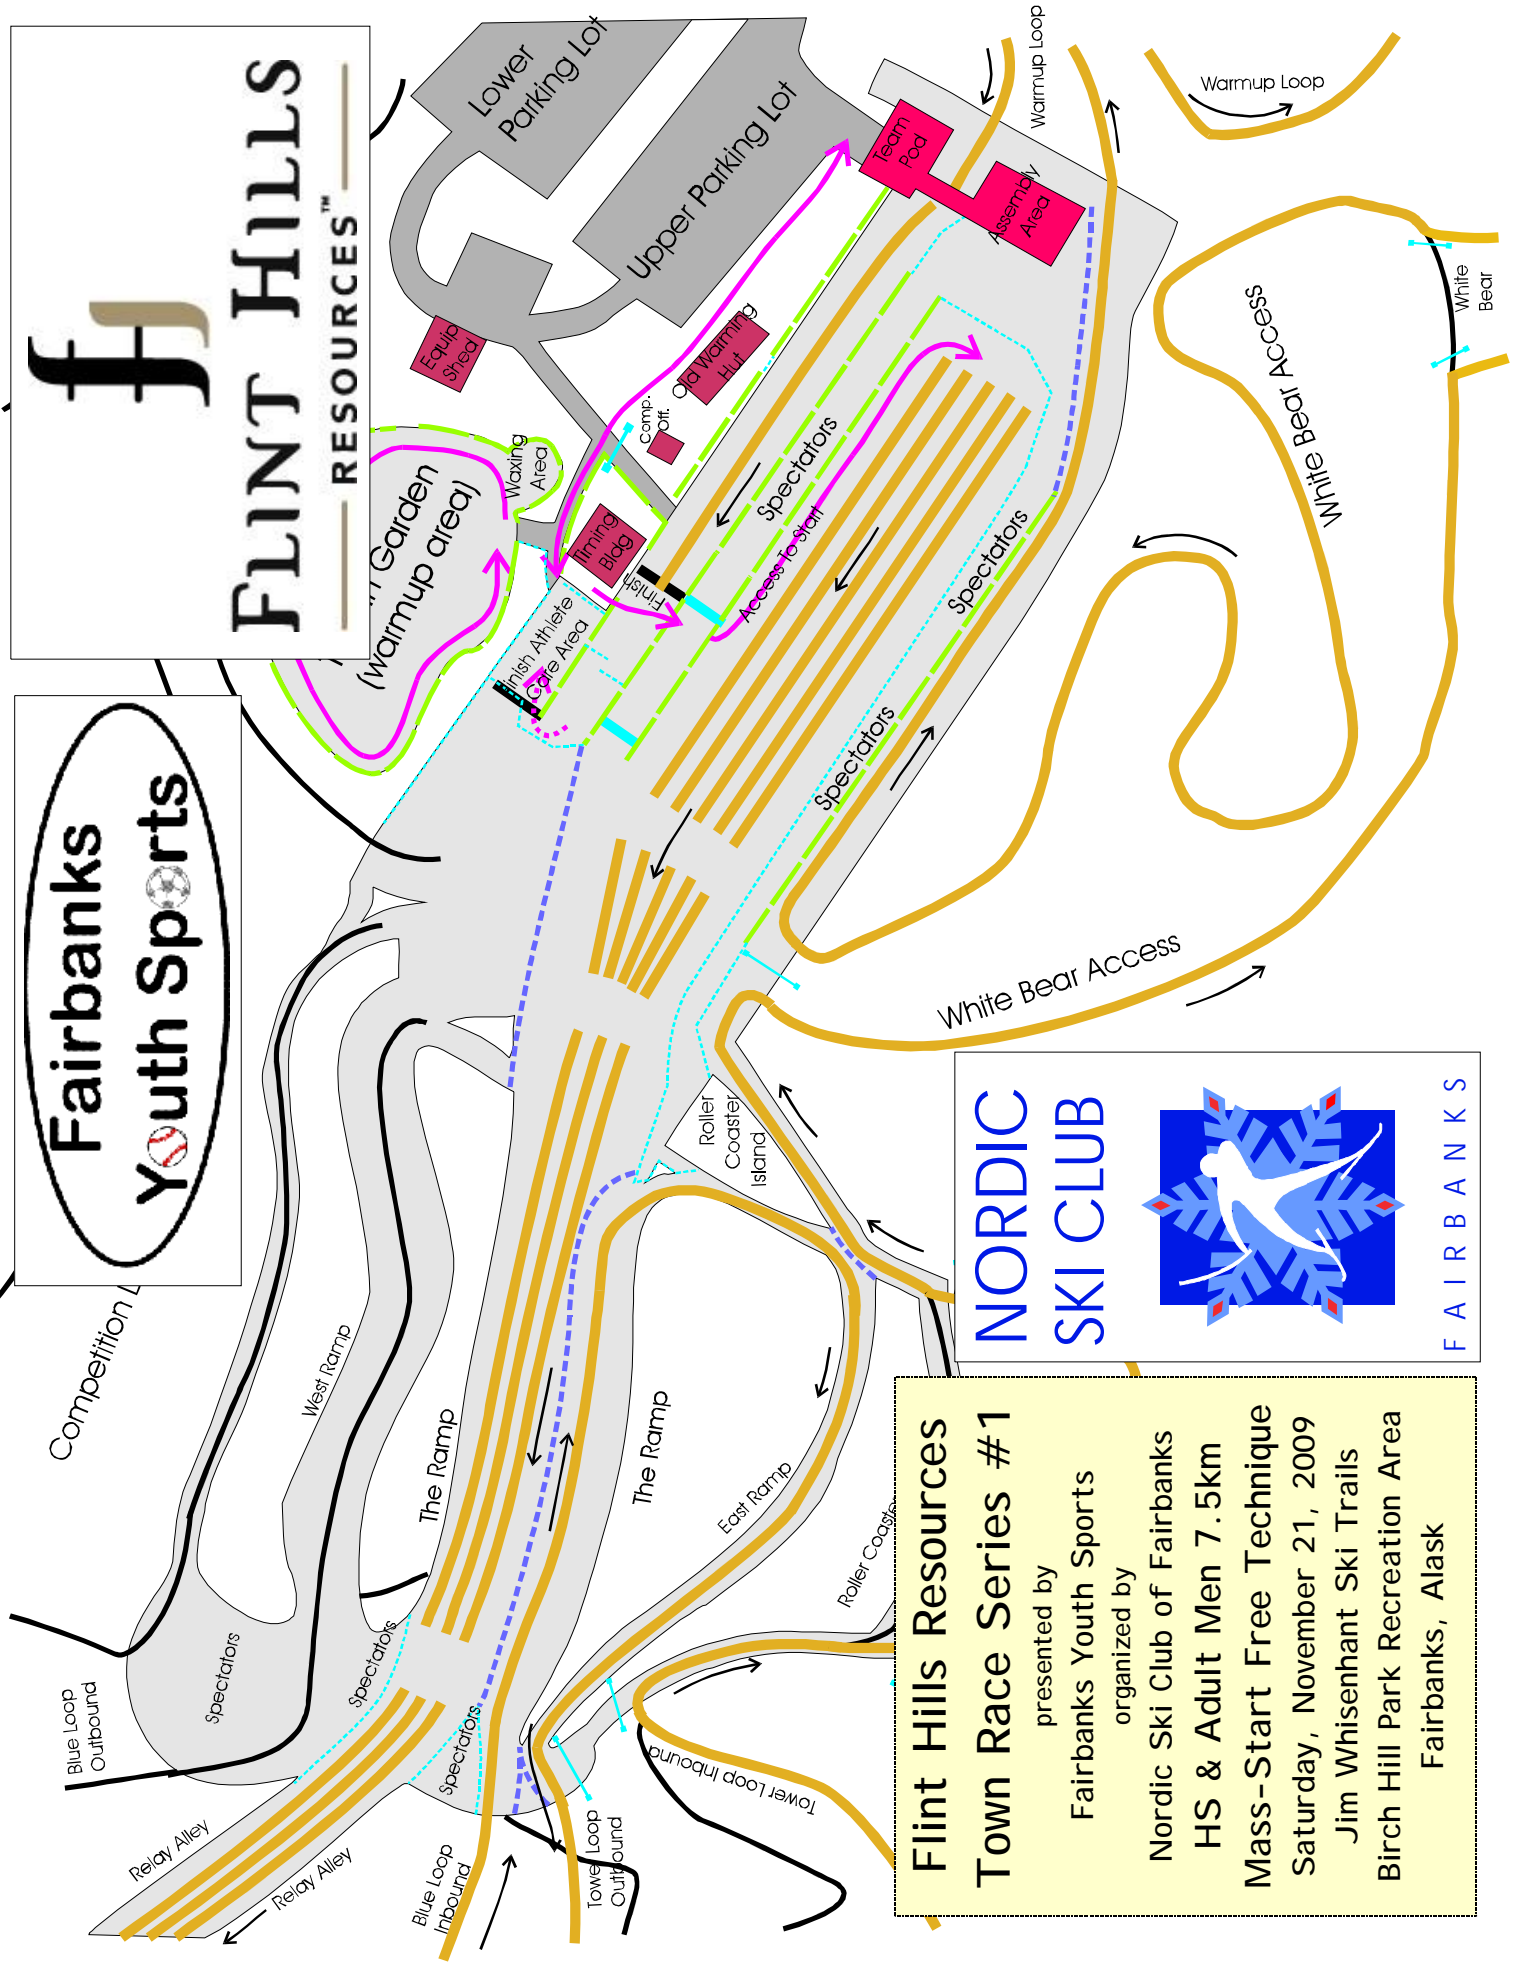

F A I R B A N K S

**Flint Hills Resources
Town Race Series #1**
presented by
Fairbanks Youth Sports
organized by
Nordic Ski Club of Fairbanks
HS & Adult Men 7.5km
Mass-Start Free Technique
Saturday, November 21, 2009
Jim Whisenant Ski Trails
Birch Hill Park Recreation Area
Fairbanks, Alaska