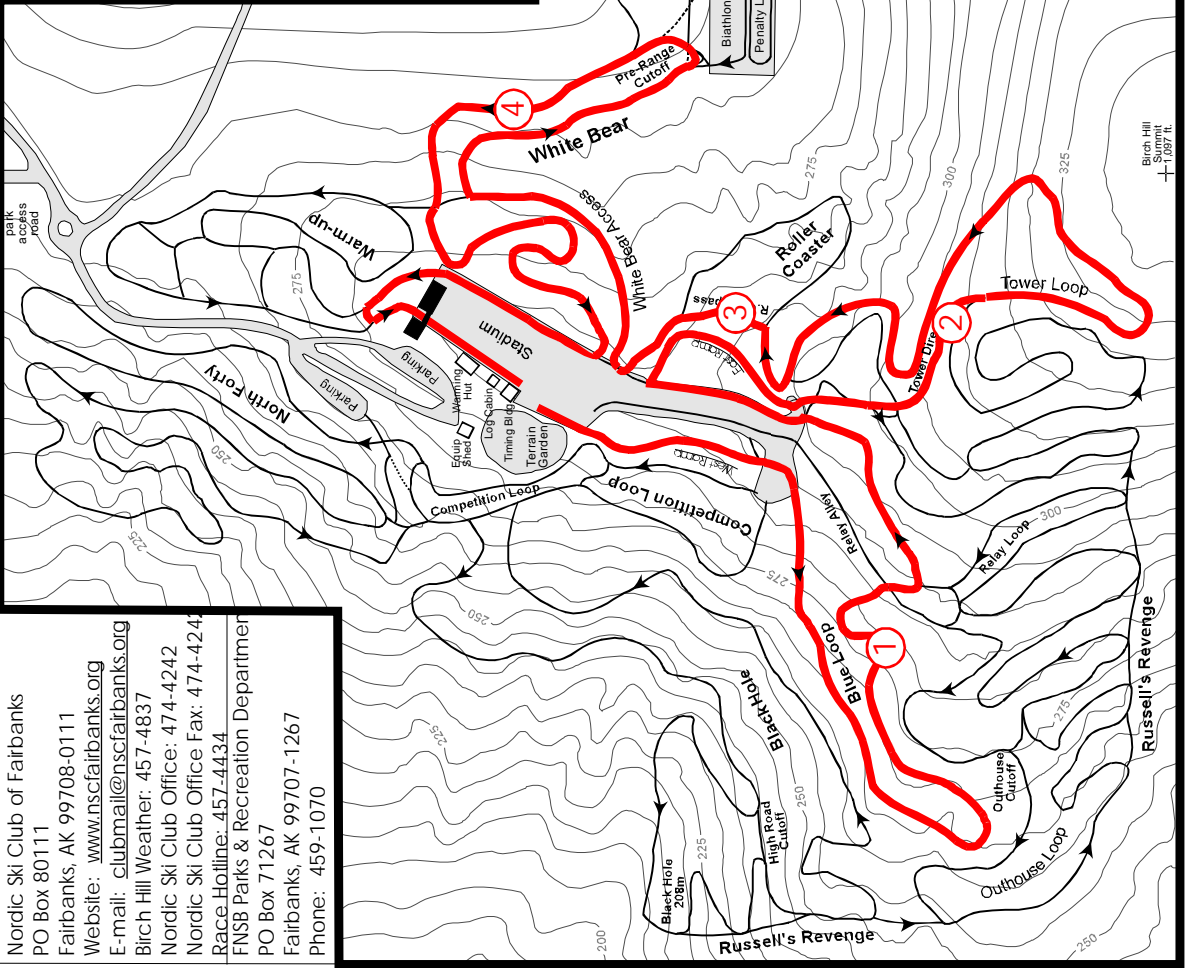

Cross Country Alaska

USSA National Ranking List Points Race

Classic Technique Interval Start Event

Organized by Nordic Ski Club of Fairbanks

Sunday, November 22, 2009

Jim Whisenant Ski Trails, Birch Hill Park Rec. Area, Fairbanks, Alaska

J2M/J2-J1-OJ-SR-MA F
5km Classic Technique
15-second Interval Starts
Red Course

Technical Information:
 Measured Length: 5066m
 Height Difference (HD): 73m
 Total Climb (TC): 168m
 Maximum Climb (MC): 42m
 Climb per Km: 33.1m/km

Countour interval: 5 meters
 J. Marcotte
 Map updated Oct. 1989

Cross Country Alaska
USSA NRL Points Race
 organized by
 Nordic Ski Club of Fairbanks
 J2M/J2-J1-OJ-SR-MA F 5km
 J1-OJ-SR-MA M 10km (2 laps)
 Interval Start Classic Tech.
 Sunday, November 22, 2009
 Jim Whisenant Ski Trails
 Birch Hill Park Recreation Area
 Fairbanks, Alaska