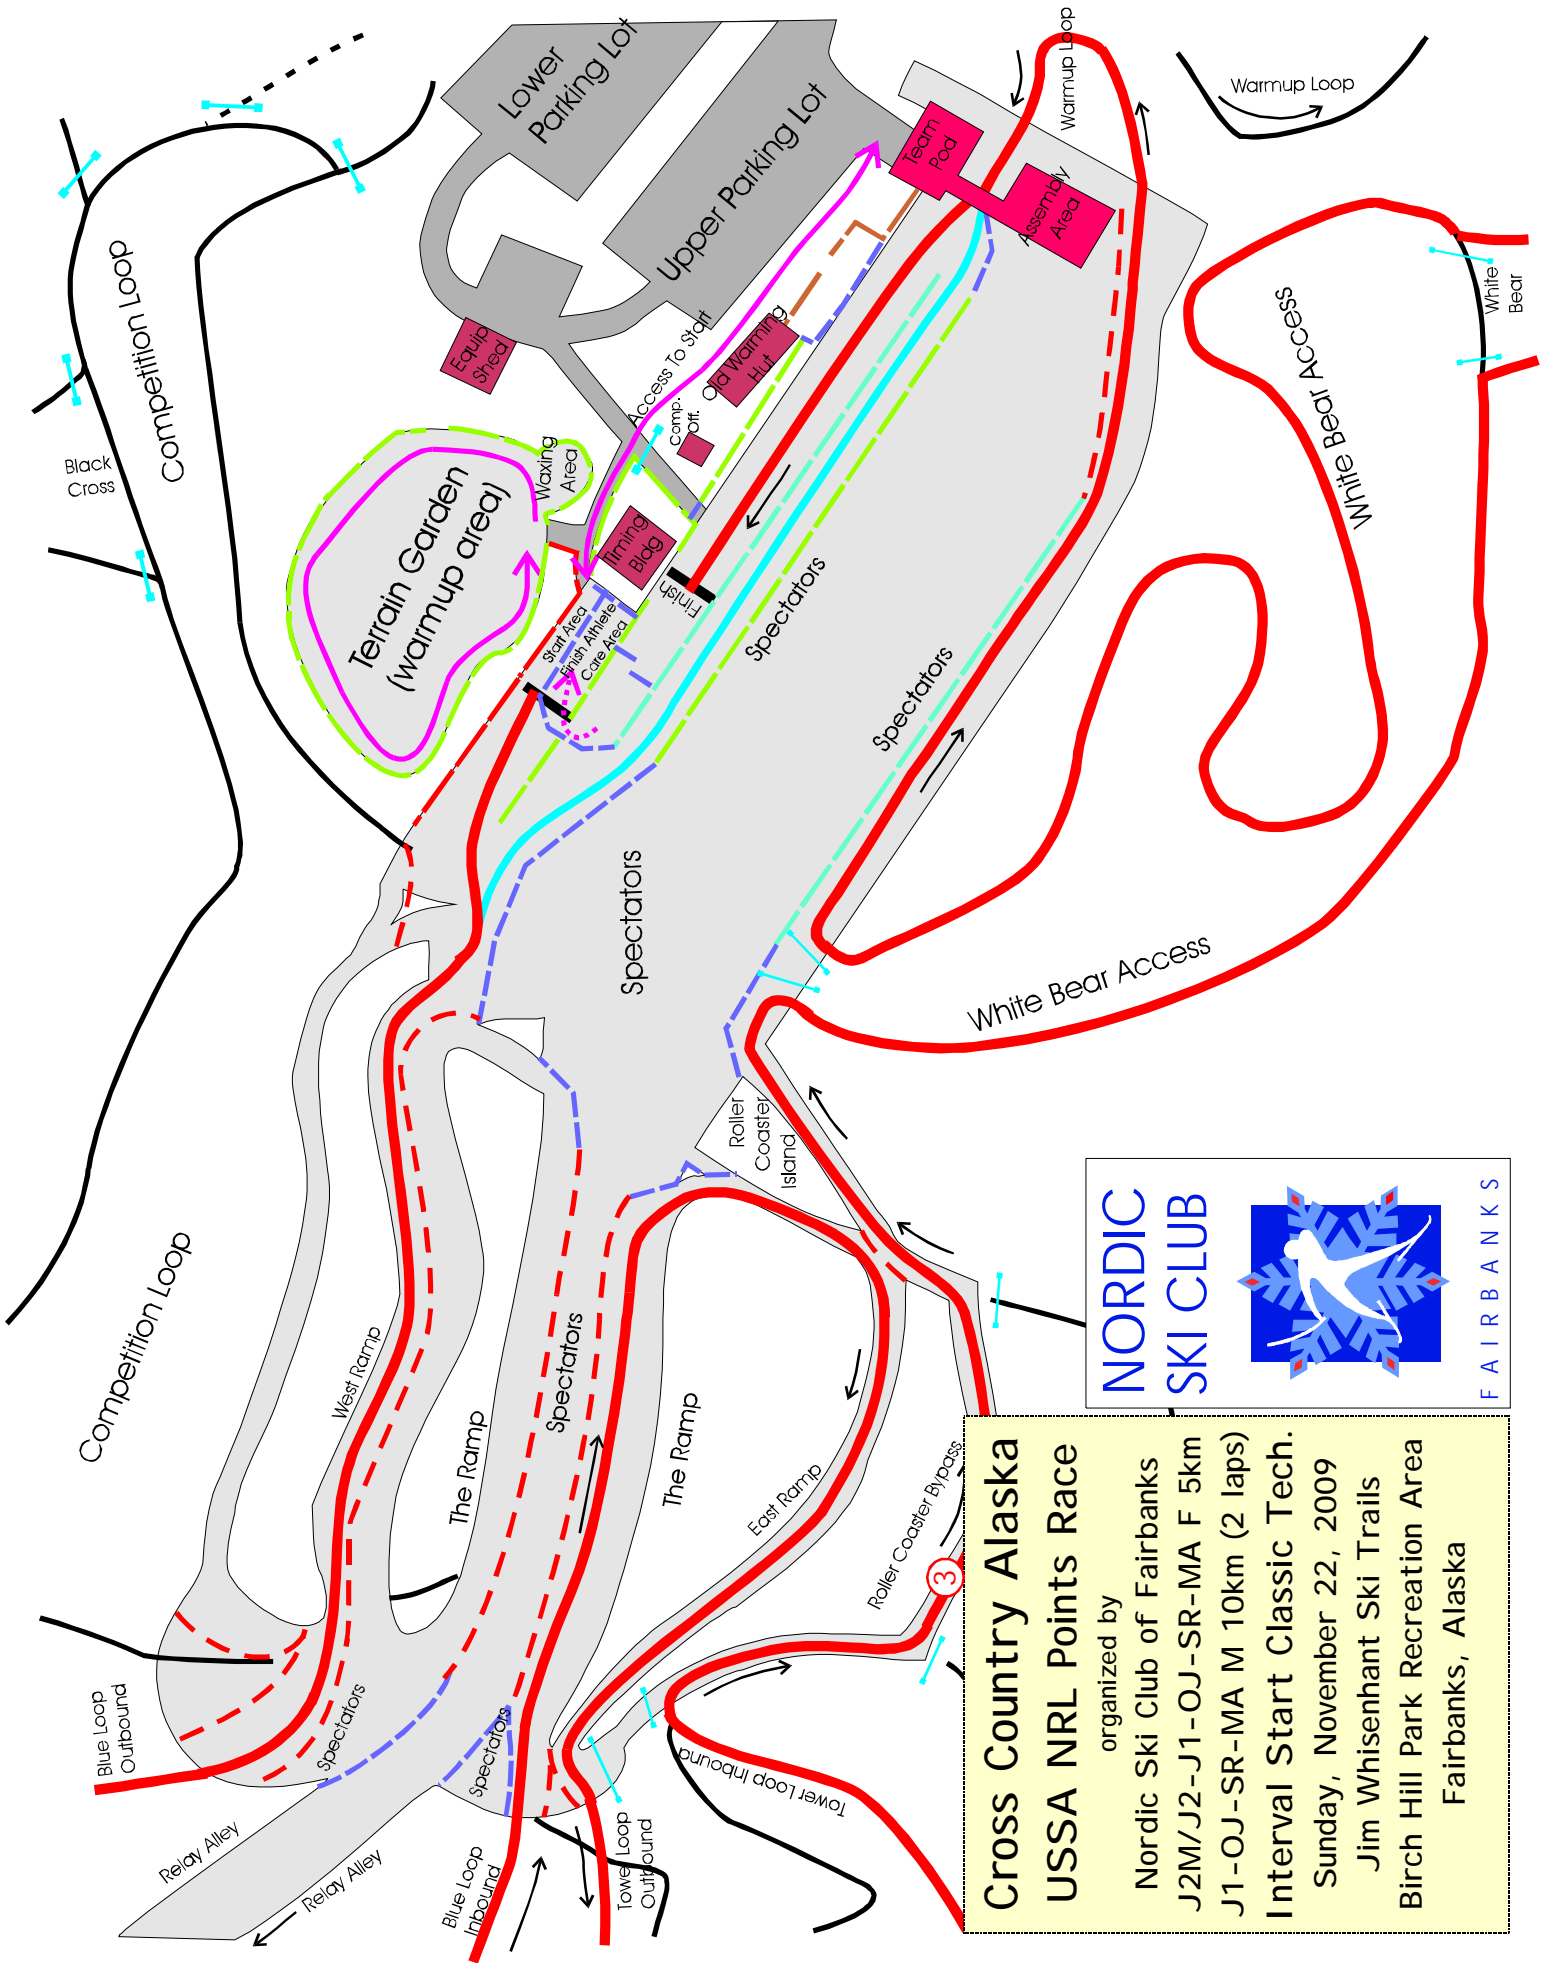

J2M/J2-J1-OJ-SR-MA F
5km Classic Technique
15-second Interval Starts
Red Course

Technical Information:
 Measured Length: 5066m
 Height Difference (HD): 73m
 Total Climb (TC): 168m
 Maximum Climb (MC): 42m
 Climb per Km: 33.1m/km

Cross Country Alaska
USSA NRL Points Race
 organized by
 Nordic Ski Club of Fairbanks
 J2M/J2-J1-OJ-SR-MA F 5km
 J1-OJ-SR-MA M 10km (2 laps)
 Interval Start Classic Tech.
 Sunday, November 22, 2009
 Jim Whisenant Ski Trails
 Birch Hill Park Recreation Area
 Fairbanks, Alaska