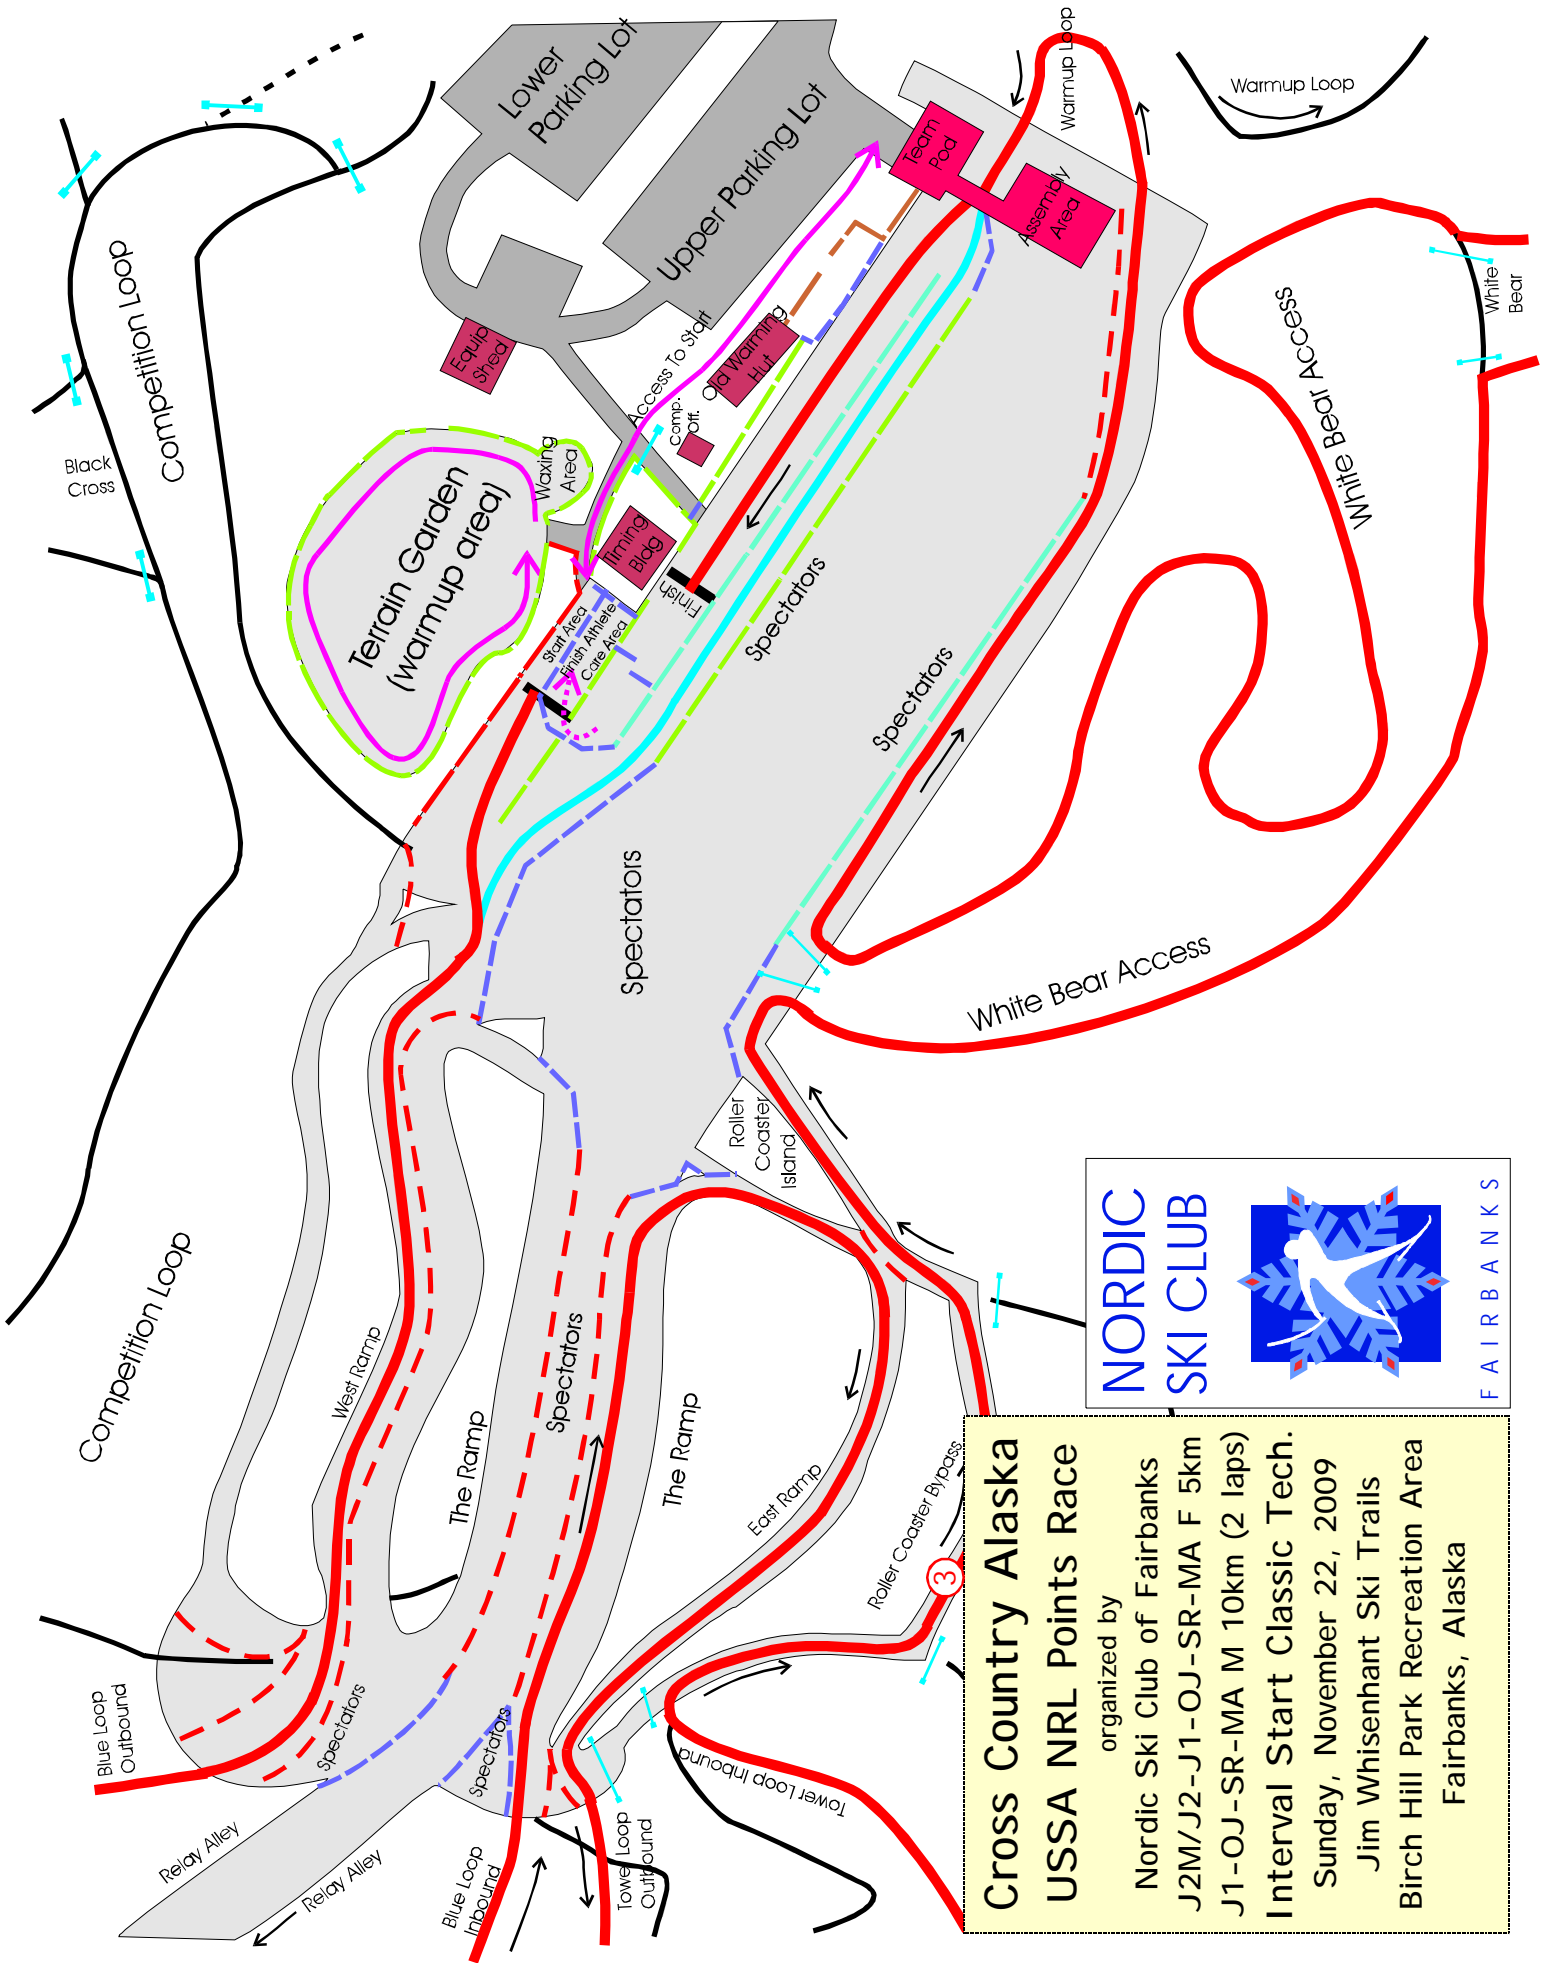

J1-OJ-SR-MA Men
10km Classic Technique
15-second Interval Starts
2 laps of Red Course

Technical Information:
Measured Length: 10132m
Height Difference (HD): 73m
Total Climb (TC): 336m
Maximum Climb (MC): 42m
Climb per Km: 33.1m/km

Countour interval: 5 meters
 J. Marcotte
 Map updated Oct. 1989

Cross Country Alaska
USSA NRL Points Race
 organized by
 Nordic Ski Club of Fairbanks
 J2M/J2-J1-OJ-SR-MA F 5km
 J1-OJ-SR-MA M 10km (2 laps)
 Interval Start Classic Tech.
 Sunday, November 22, 2009
 Jim Whisenant Ski Trails
 Birch Hill Park Recreation Area
 Fairbanks, Alaska