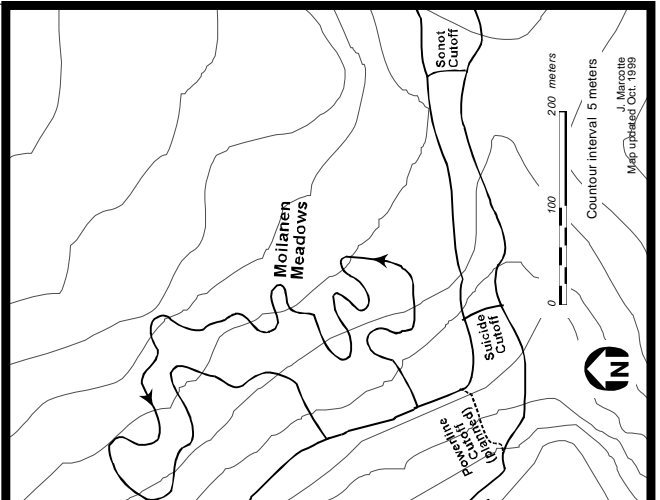

J2M/J2-J1-OJ-SR-MA F
5km Classic Technique
15-second Interval Starts
Red Course

Technical Information:
Measured Length: 5066m
Height Difference (HD): 73m
Total Climb (TC): 168m
Maximum Climb (MC): 42m
Climb per Km: 33.1m/km

Competition Committee & Jury:

Technical Delegate:
Assistant TD:
CCAK Representative:
Jury Member:

Chief of Competition: John Estle
Chief of Course: Tom Heimers
Chief of Stadium: Dave Murray,
Bob Wilkinson, Susan Faulkner
Chief of Timing: Carol Haas