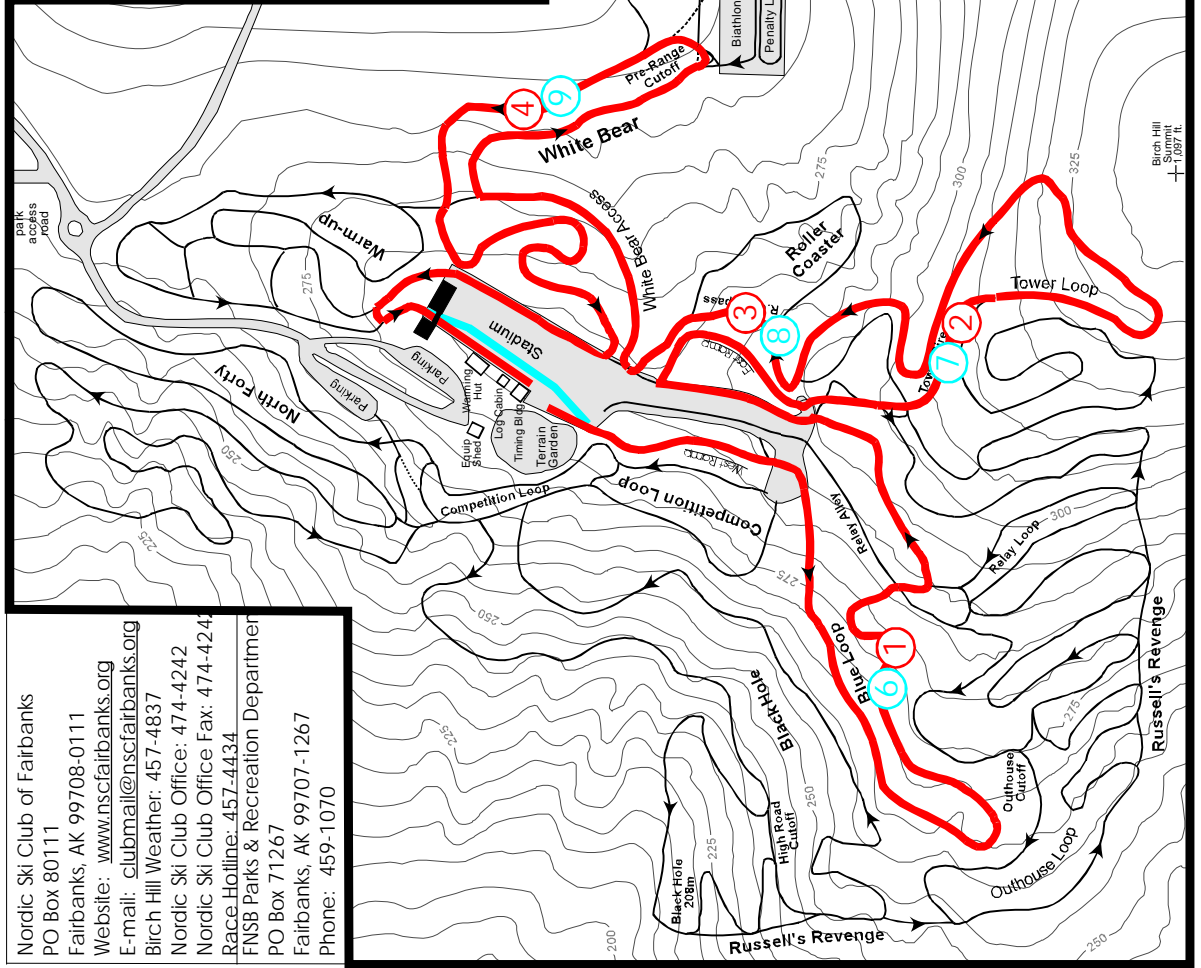

Cross Country Alaska

USSA National Ranking List Points Race

Classic Technique Interval Start Event

Organized by Nordic Ski Club of Fairbanks

Sunday, November 22, 2009

Jim Whisenant Ski Trails, Birch Hill Park Rec. Area, Fairbanks, Alaska

Countour interval: 5 meters
 J. Marcotte
 Map updated Oct. 1989

Cross Country Alaska
USSA NRL Points Race
 organized by
 Nordic Ski Club of Fairbanks
 J2M/J2-J1-OJ-SR-MA F 5km
 J1-OJ-SR-MA M 10km (2 laps)
 Interval Start Classic Tech.
 Sunday, November 22, 2009
 Jim Whisenant Ski Trails
 Birch Hill Park Recreation Area
 Fairbanks, Alaska