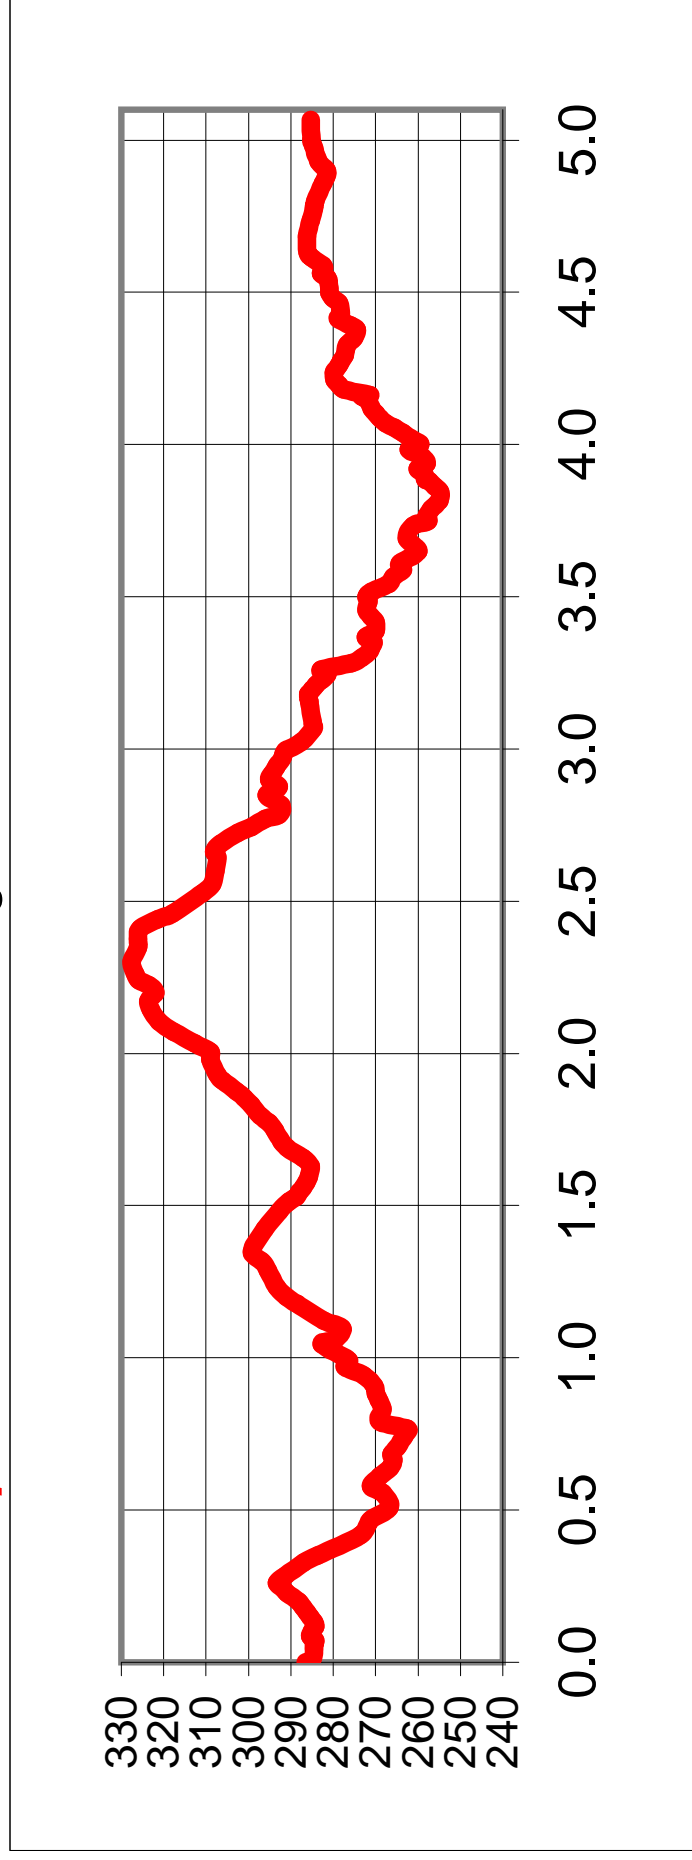

11/10/2009

nr11-09-11-22-5.0Km

11:24 AM

J2M/J2-J1-OJ-SR-MA F 5km Classic Technique

Measured Length 5066 m   **Height Difference (HD):** 73 m
High Point 328 m   **Total Climb (TC):** 168 m
Low Point 255 m   **Maximum Climb (MC):** 42 m

FIS Spec Ranges: HD:100m, MC:50m, TC min:150m/TC max:210m

Climb per km: 33.1m - FIS range climb/km: 30.0m - 42.0m