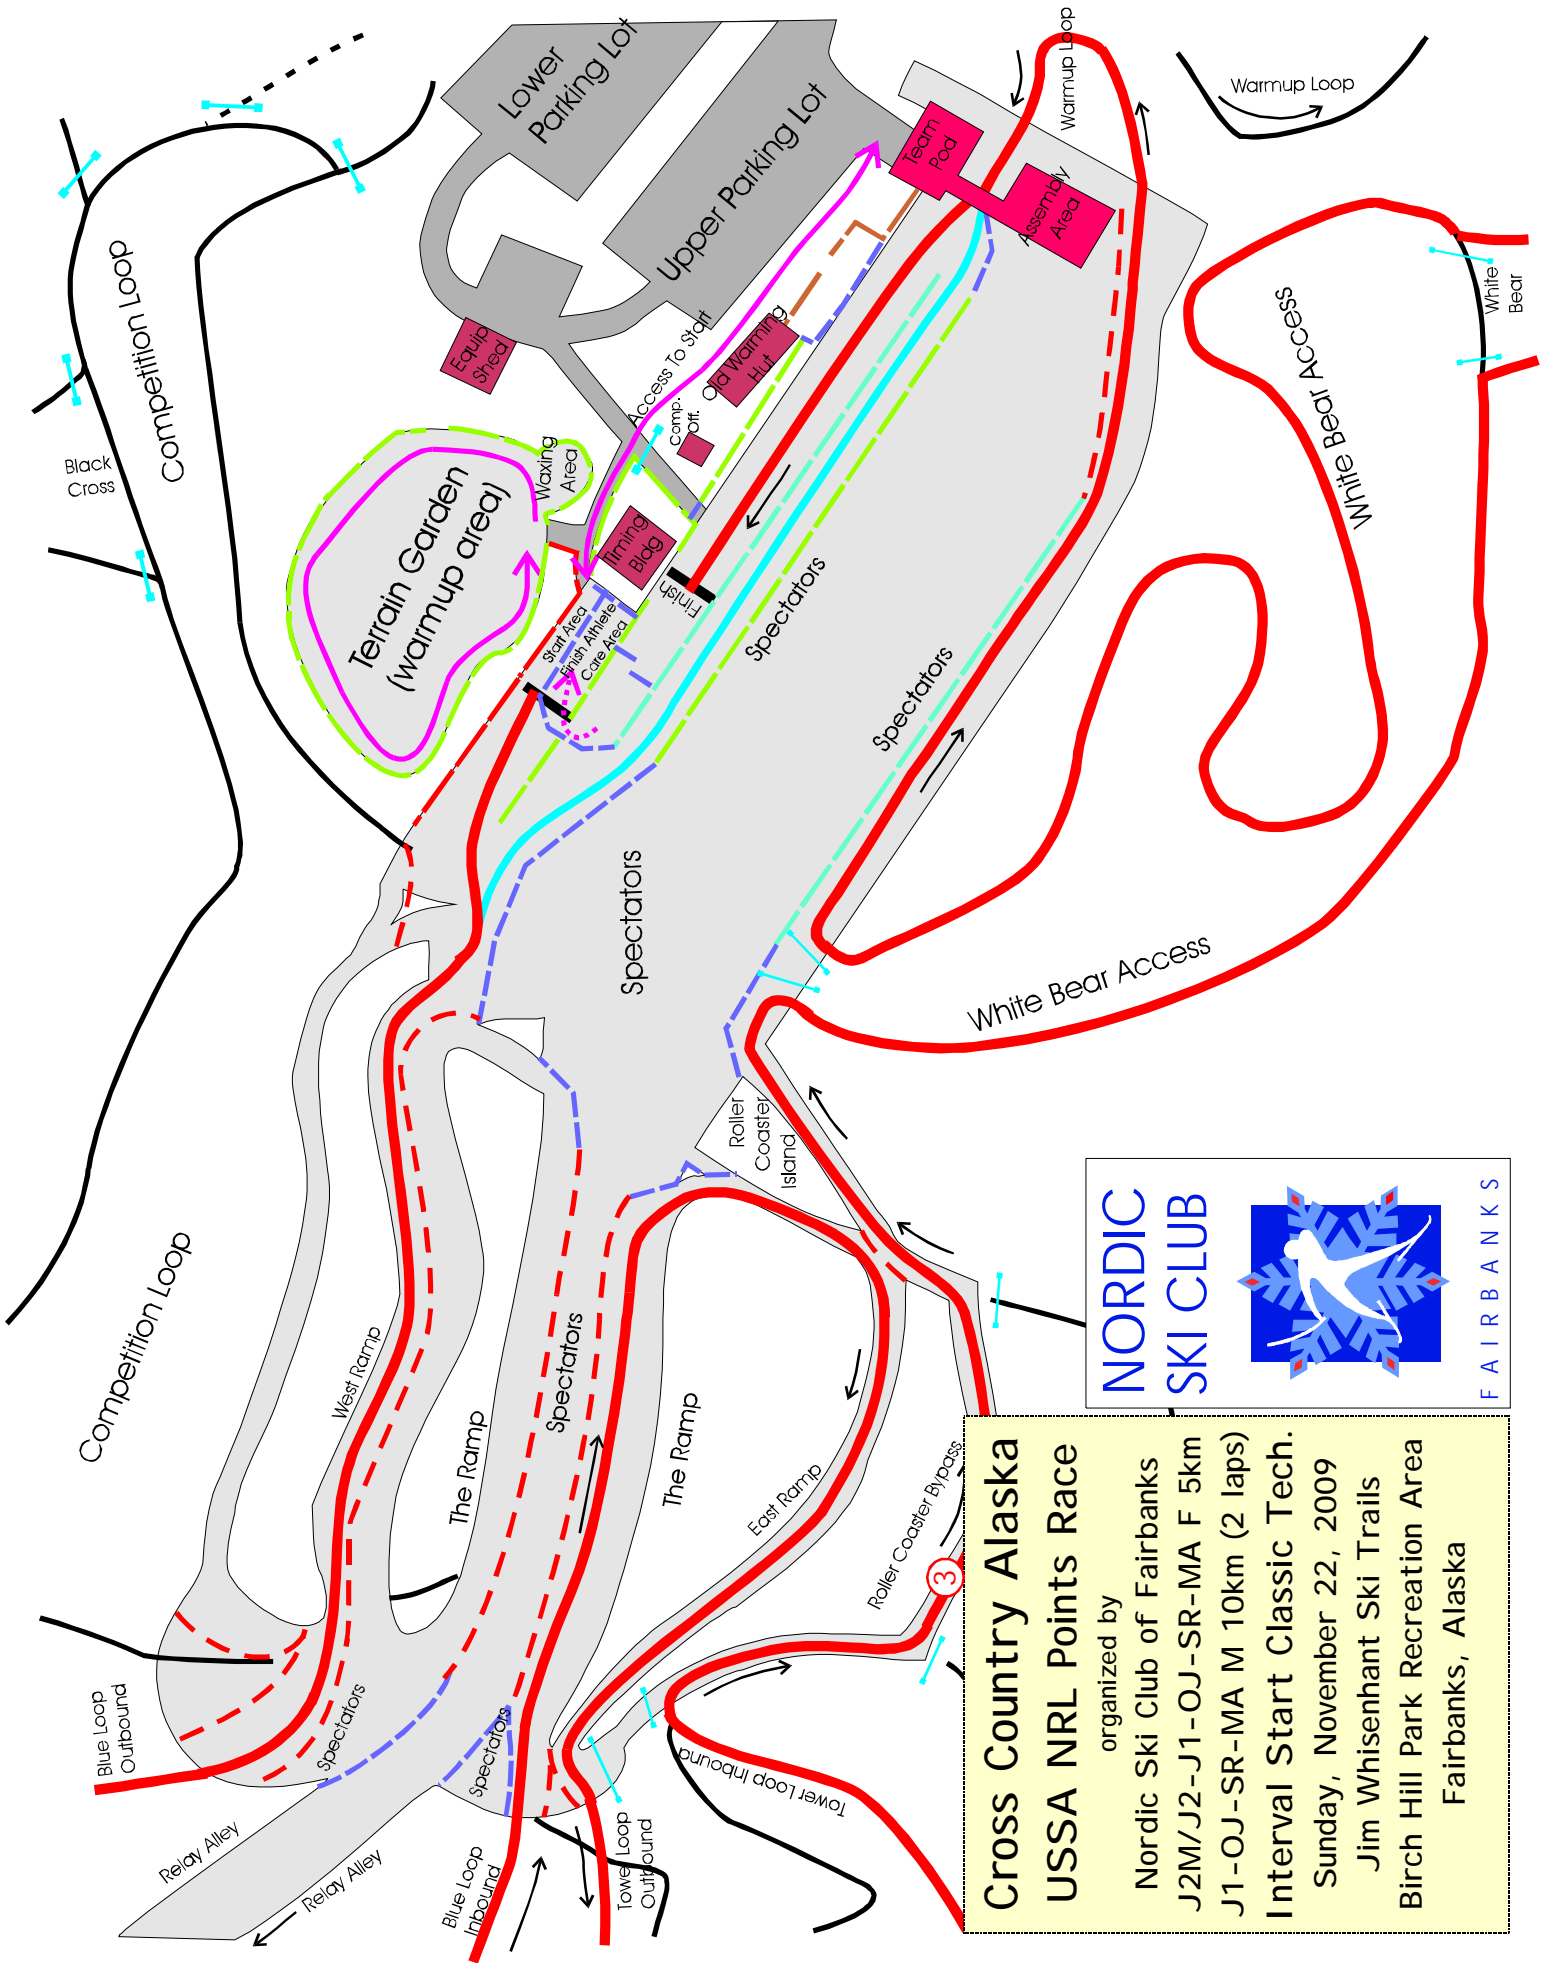

**Cross Country Alaska**  
**USSA NRL Points Race**  
 organized by  
 Nordic Ski Club of Fairbanks  
 J2M/J2-J1-OJ-SR-MA F 5km  
 J1-OJ-SR-MA M 10km (2 laps)  
 Interval Start Classic Tech.  
 Sunday, November 22, 2009  
 Jim Whisenant Ski Trails  
 Birch Hill Park Recreation Area  
 Fairbanks, Alaska