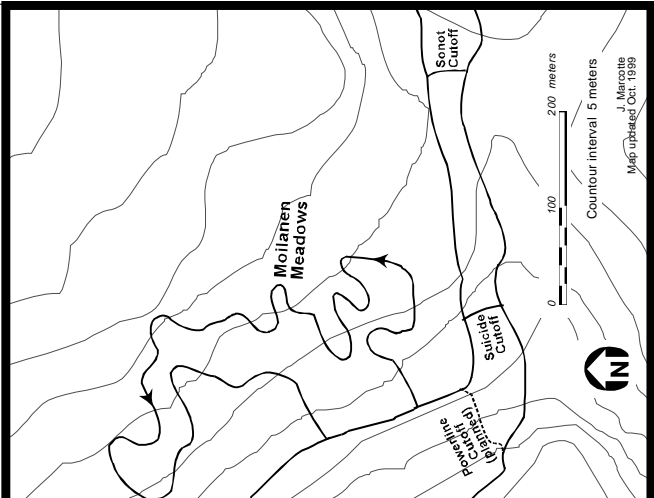

J2M/J2-J1-OJ-SR-MA F
5km Classic Technique
15-second Interval Starts
Red Course

Technical Information:
Measured Length: 5066m
Height Difference (HD): 73m
Total Climb (TC): 168m
Maximum Climb (MC): 42m
Climb per Km: 33.1m/km

Competition Committee & Jury:

Technical Delegate:
Assistant TD:
CCAK Representative:
Jury Member:

Chief of Competition: John Estle
Chief of Course: Tom Heimers
Chief of Stadium: Dave Murray,
Bob Wilkinson, Susan Faulkner
Chief of Timing: Carol Haas