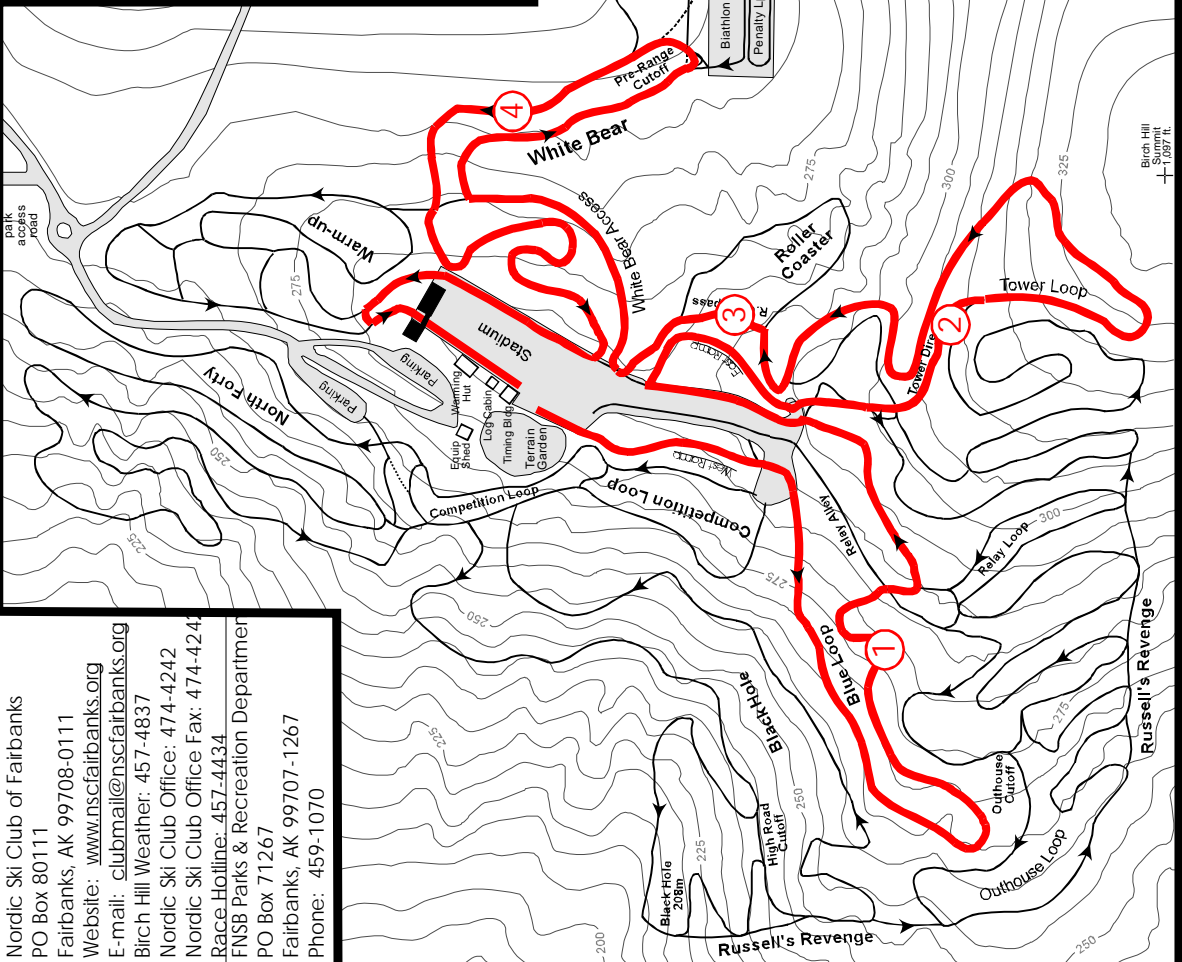

## Classic Technique Interval Start Event

Organized by Nordic Ski Club of Fairbanks

Sunday, November 22, 2009

Jim Whisenant Ski Trails, Birch Hill Park Rec. Area, Fairbanks, Alaska

Nordic Ski Club of Fairbanks  
 PO Box 80111  
 Fairbanks, AK 99708-0111  
 Website: [www.nscfairbanks.org](http://www.nscfairbanks.org)  
 E-mail: [clubmail@nscfairbanks.org](mailto:clubmail@nscfairbanks.org)  
 Birch Hill Weather: 457-4837  
 Nordic Ski Club Office: 474-4242  
 Nordic Ski Club Office Fax: 474-4242  
 Race Hotline: 457-4434  
 FNSB Parks & Recreation Department  
 PO Box 71267  
 Fairbanks, AK 99707-1267  
 Phone: 459-1070