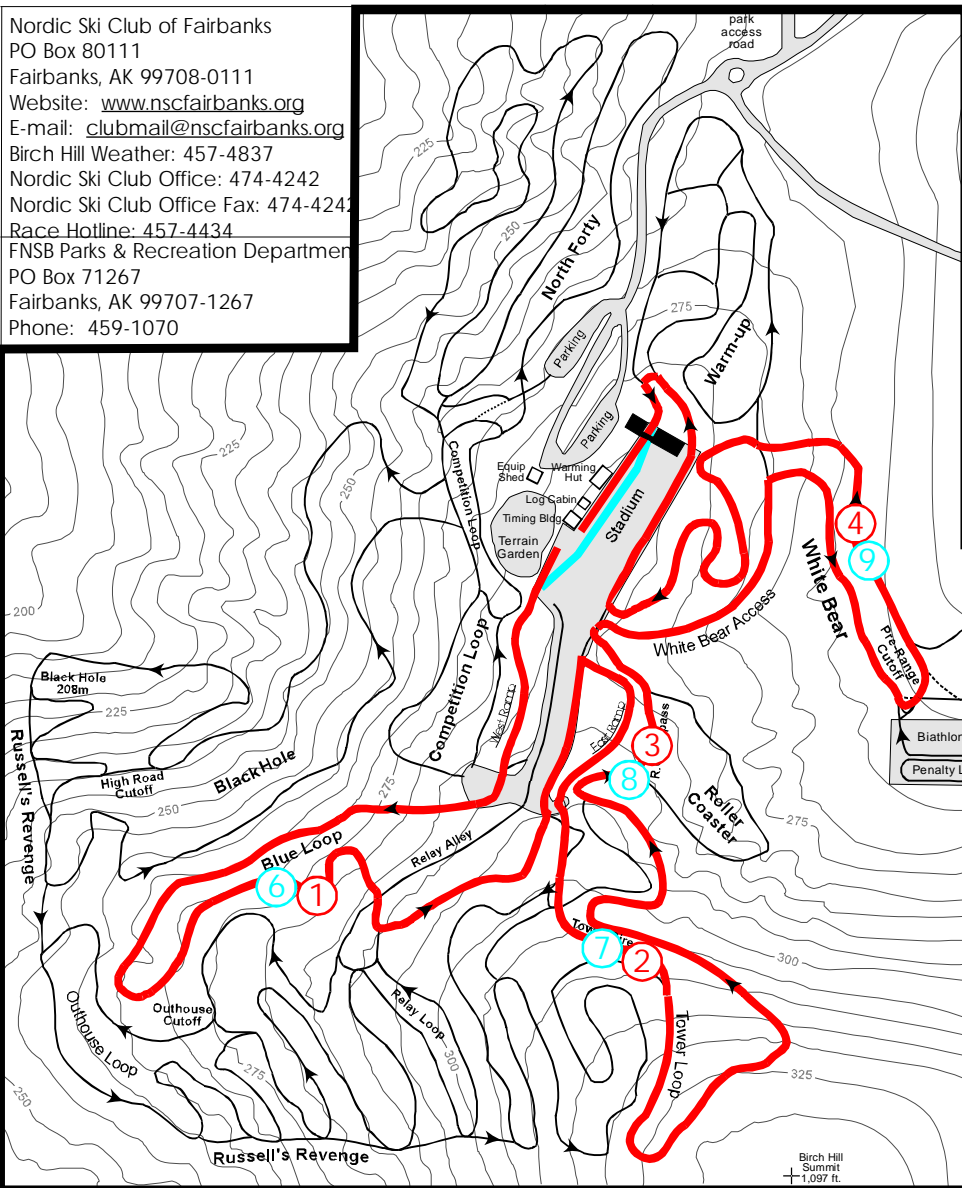

## USSA National Ranking List Points Race Classic Technique Interval Start Event

Organized by Nordic Ski Club of Fairbanks

Sunday, November 22, 2009

Jim Whisenant Ski Trails, Birch Hill Park Rec. Area, Fairbanks, Alaska

**J1-OJ-SR-MA Men**  
**10km Classic Technique**  
**15-second Interval Starts**  
**2 laps of Red Course**

**Technical Information:**  
Measured Length: 10132m  
Height Difference (HD): 73m  
Total Climb (TC): 336m  
Maximum Climb (MC): 42m  
Climb per Km: 33.1m/km