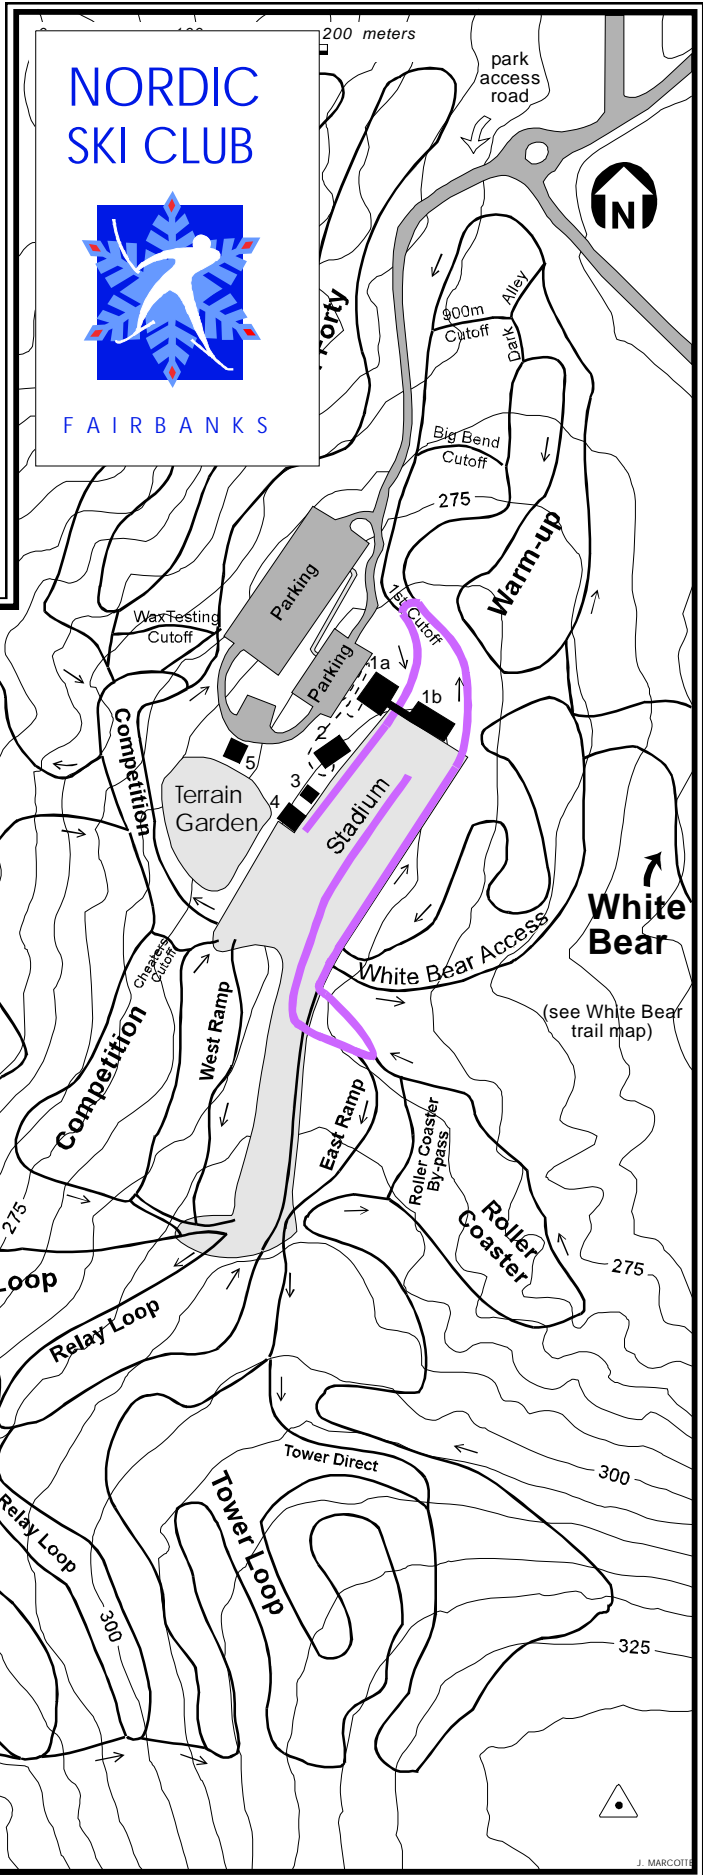

Purple Course
Measured Dist: 804m
HD = 5m
TC = 8m
MC = 5m
M/Km = 6.3
Filename:
2010-01-16-008k-Course.cdr

NORDIC SKI CLUB

FAIRBANKS

Flint Hills Resources
Town Race Series #3
 presented by
Woolly Rhino
 organized by
 Nordic Ski Club of Fairbanks
Gr. K-1-2 Boys & Girls 800m
Mass-Start Classic Tech.
 Saturday, January 16, 2010
 Jim Whisenant Ski Trails
 Birch Hill Park Recreation Area
 Fairbanks, Alaska