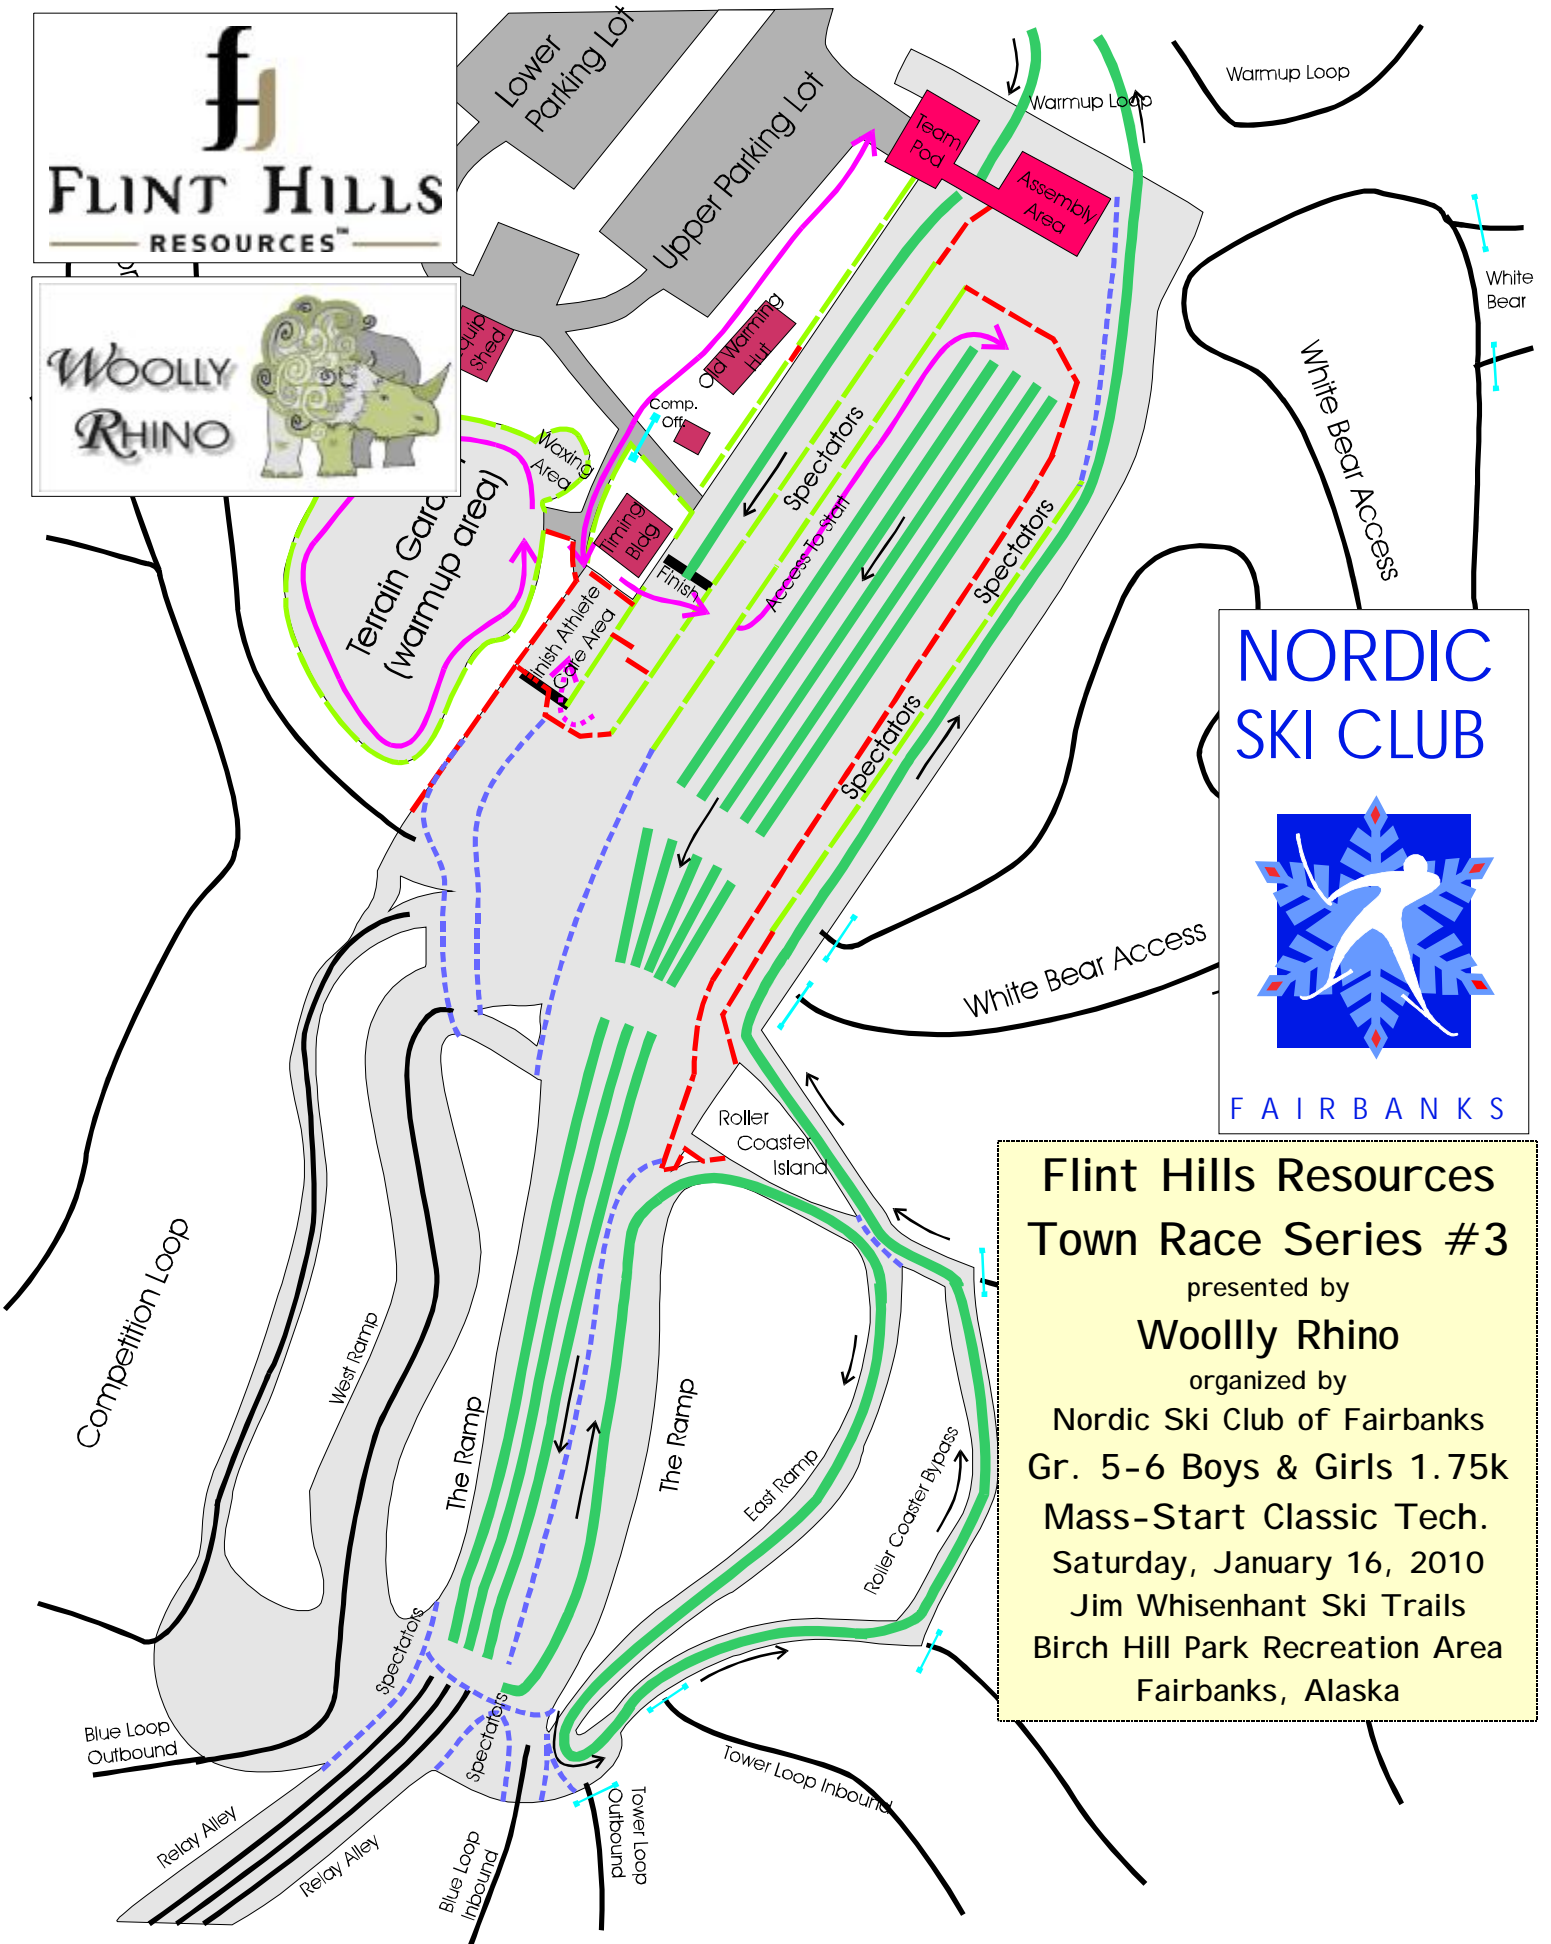

Orange Course
Measured Dist: 1239m
HD = 14m
TC = 20m
MC = 9m
M/Km = 16.1
Filename:
2010-01-16-013k-course.cdr

NORDIC SKI CLUB

FAIRBANKS

Flint Hills Resources
Town Race Series #3
 presented by
Woolly Rhino
 organized by
 Nordic Ski Club of Fairbanks
 Gr. 3-4 Boys & Girls 1.25k
 Mass-Start Classic Tech.
 Saturday, January 16, 2010
 Jim Whisenant Ski Trails
 Birch Hill Park Recreation Area
 Fairbanks, Alaska