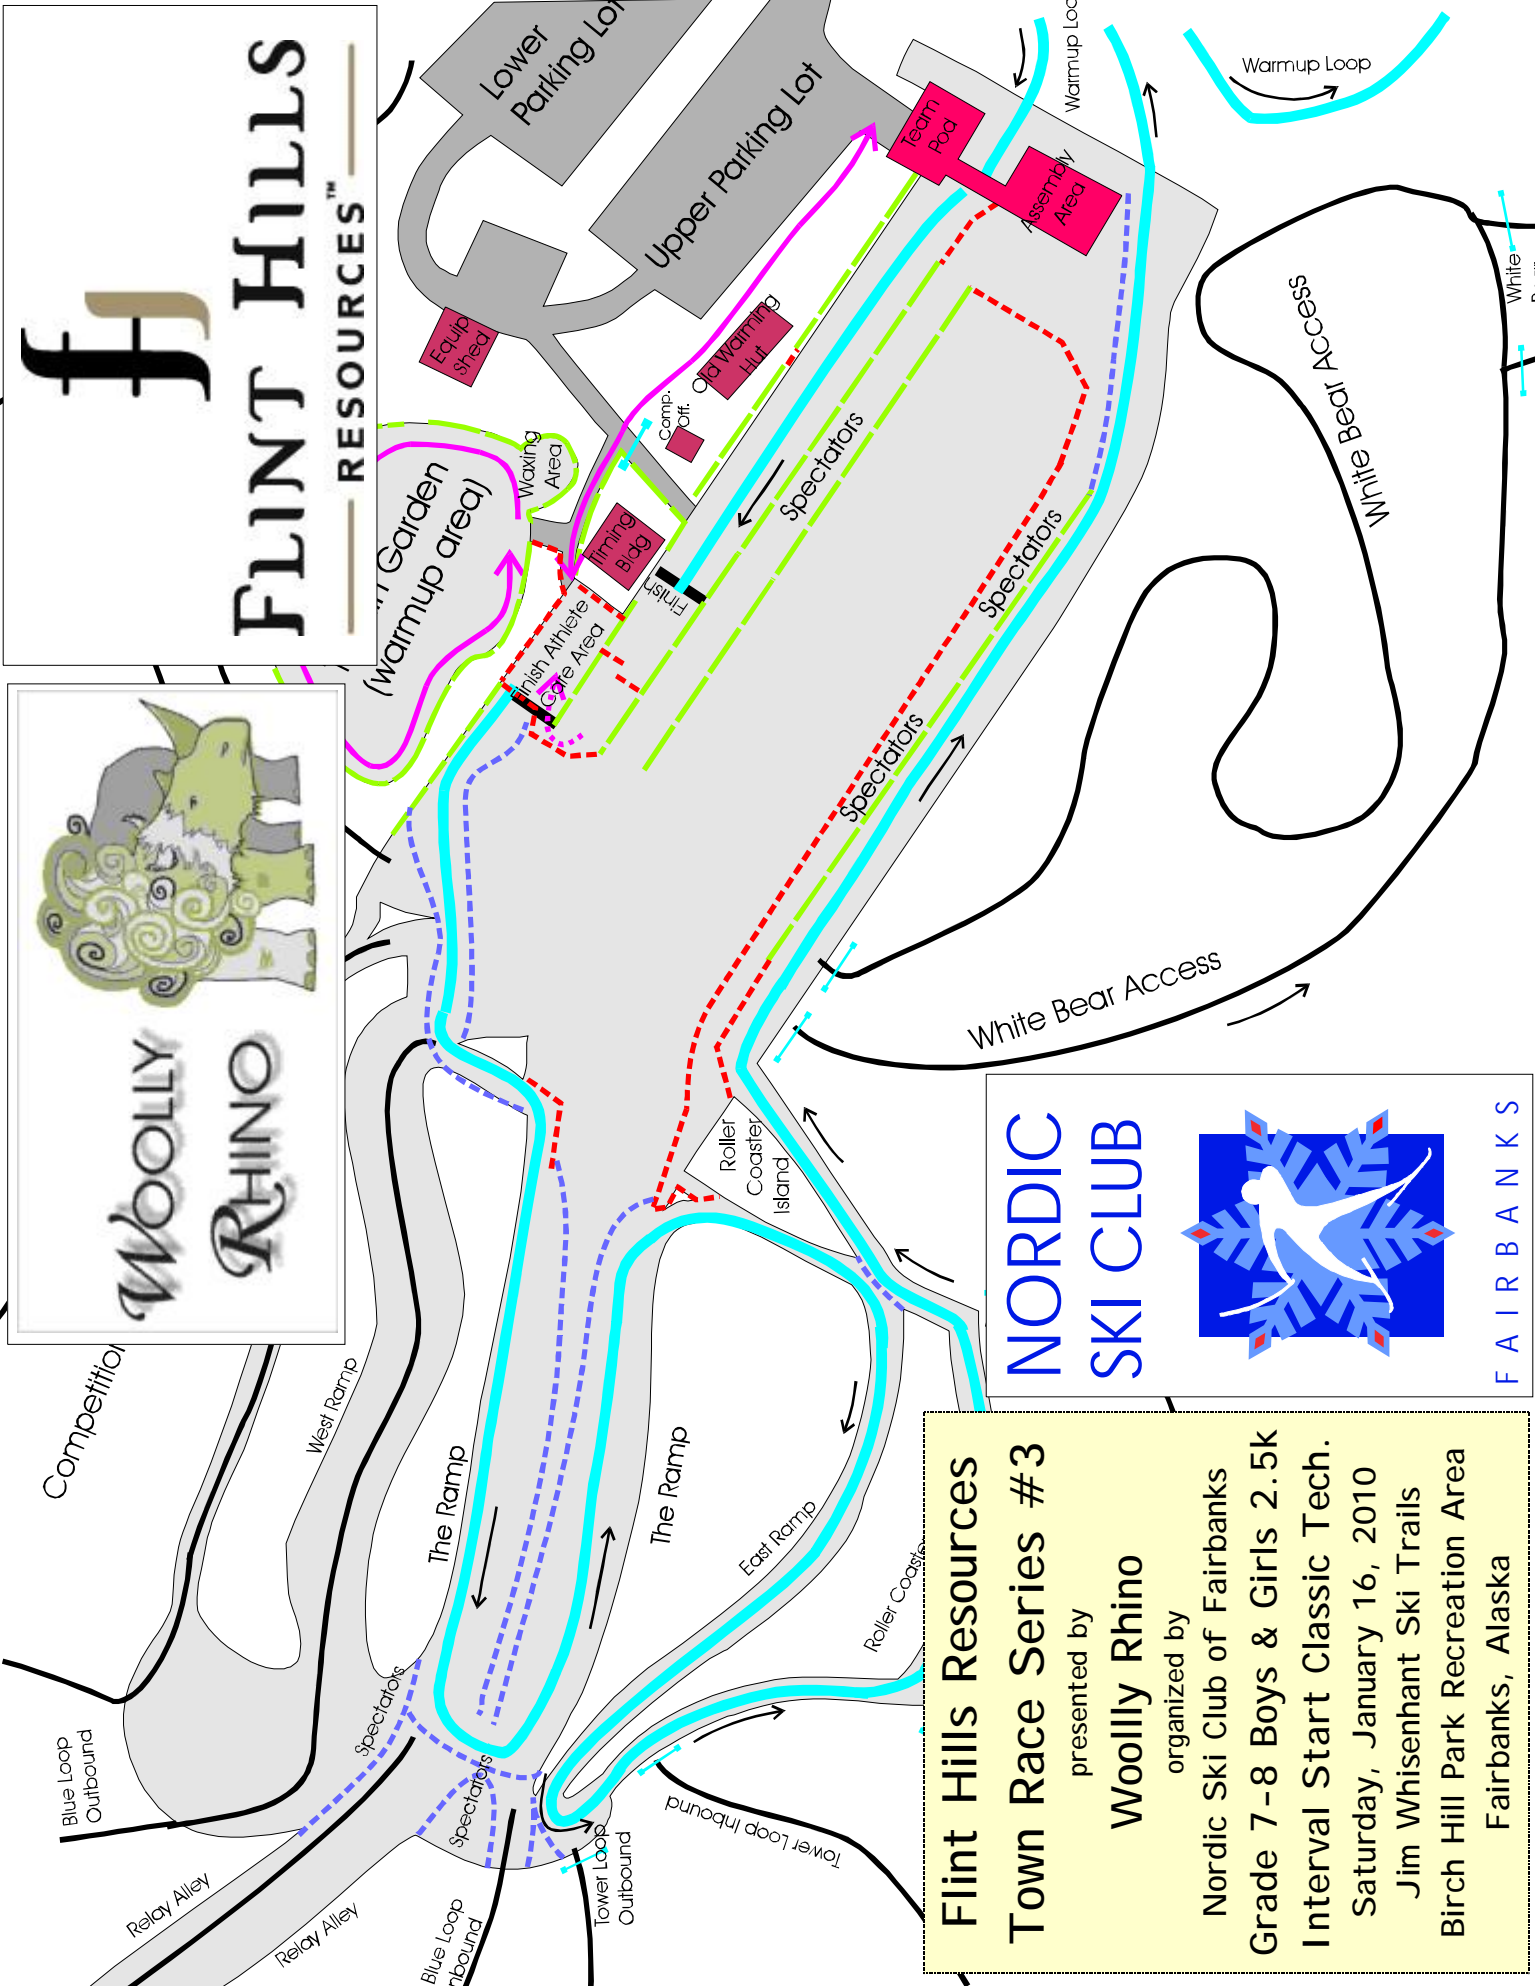

**Flint Hills Resources
Town Race Series #3**

presented by
Woolly Rhino

organized by
Nordic Ski Club of Fairbanks
Grade 7-8 Boys & Girls 2.5k
Interval Start Classic Tech.
Saturday, January 16, 2010
Jim Whisenant Ski Trails
Birch Hill Park Recreation Area
Fairbanks, Alaska