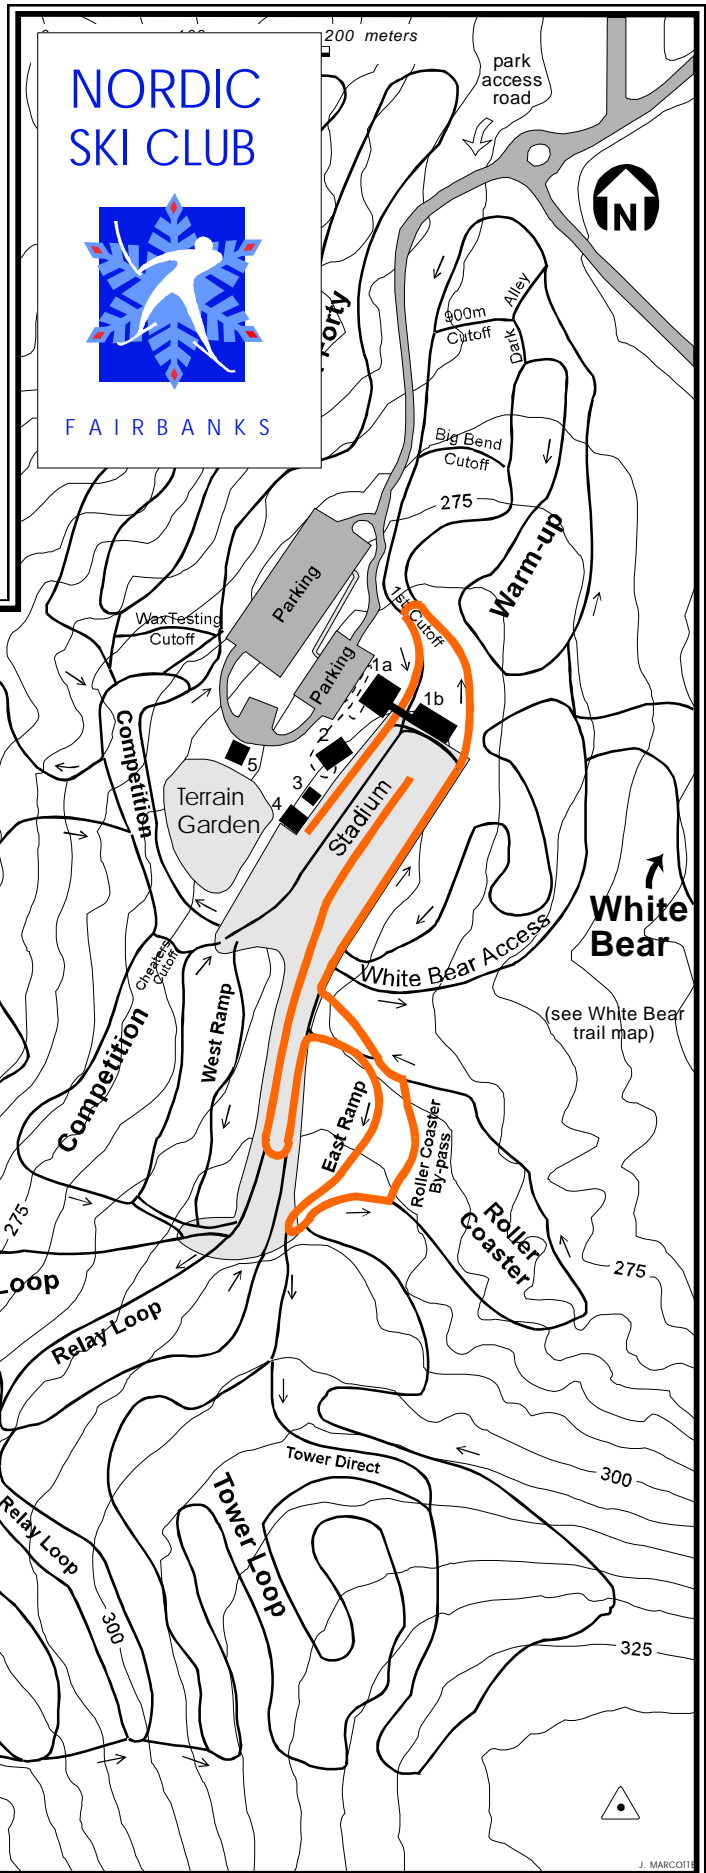

**Flint Hills Resources
Town Race Series #3
Woolly Rhino Classic**
Organized by NSCFairbanks
Jim Whisenant Ski Trails
Birch Hill Recreation Area
Saturday, January 16, 2010

**Grade 3 & 4 Boys & Girls
1.25km Classic Technique
Mass Start**

Birch Hill Recreation Area
Fairbanks North Star Borough
Parks and Recreation Dept.
P.O. Box 71267
Fairbanks, Alaska 99707
(907) 459-1070

Nordic Ski Club of Fairbanks
P.O. Box 80111
Fairbanks, Alaska 99708
www.nscfairbanks.org
Birch Hill Weather: 457-4837
Junior Nordic: 457-4437
Race Info: 457-4434