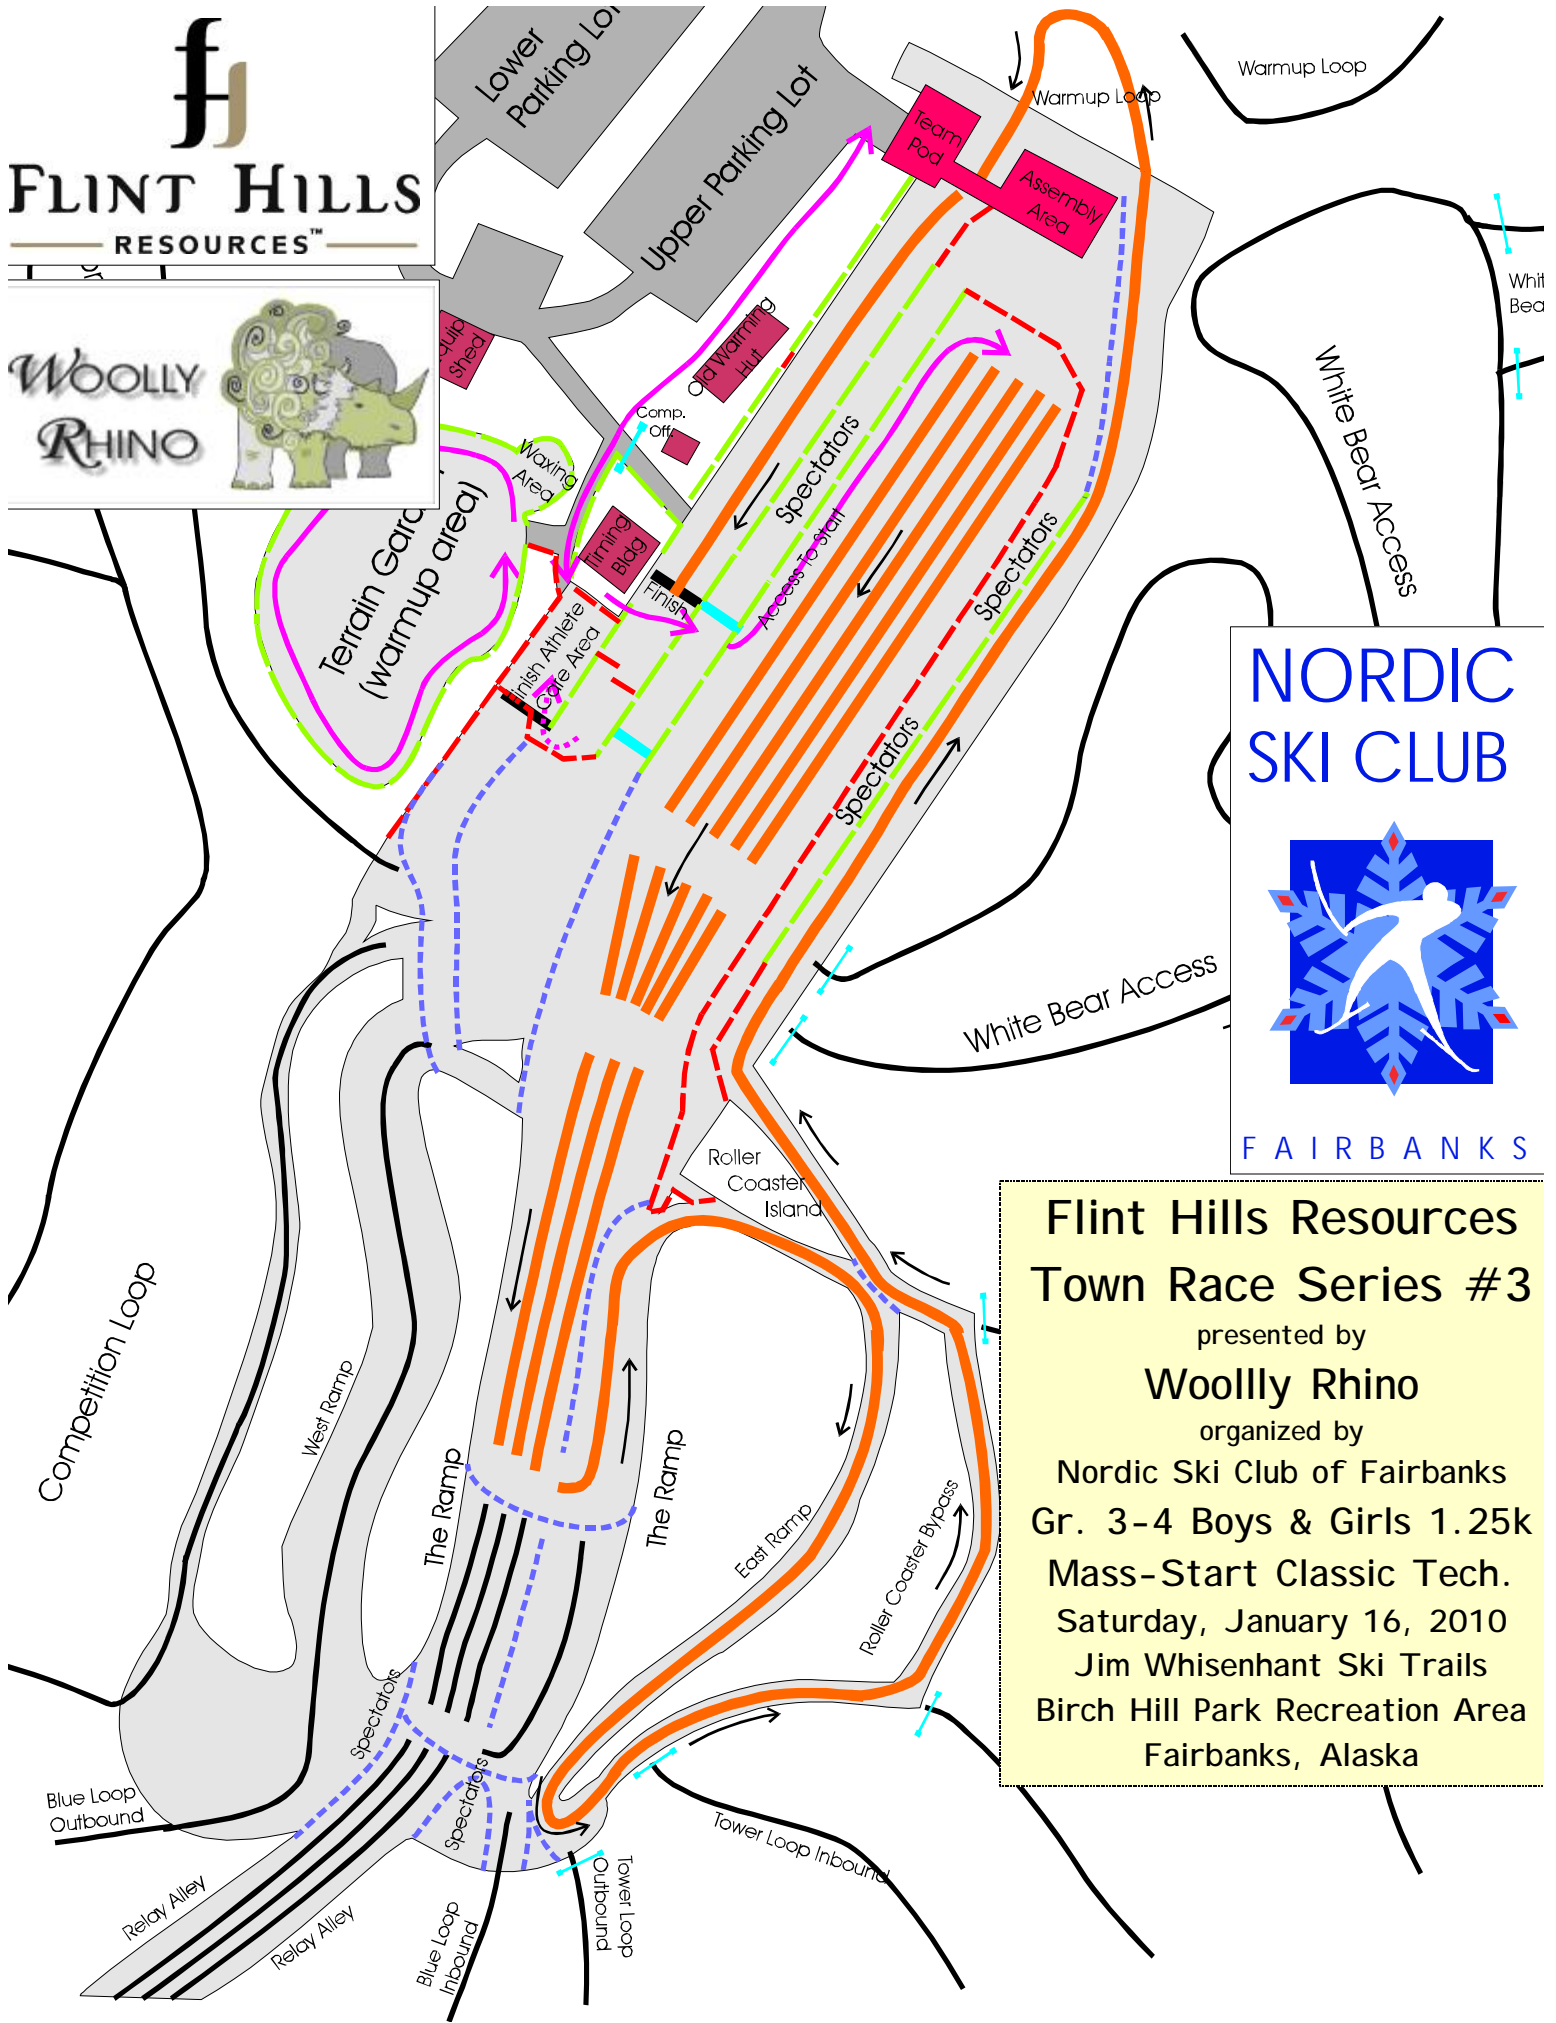

NORDIC SKI CLUB

FAIRBANKS

Flint Hills Resources
Town Race Series #3
presented by
Woolly Rhino
organized by
Nordic Ski Club of Fairbanks
Gr. 3-4 Boys & Girls 1.25k
Mass-Start Classic Tech.
Saturday, January 16, 2010
Jim Whisenant Ski Trails
Birch Hill Park Recreation Area
Fairbanks, Alaska