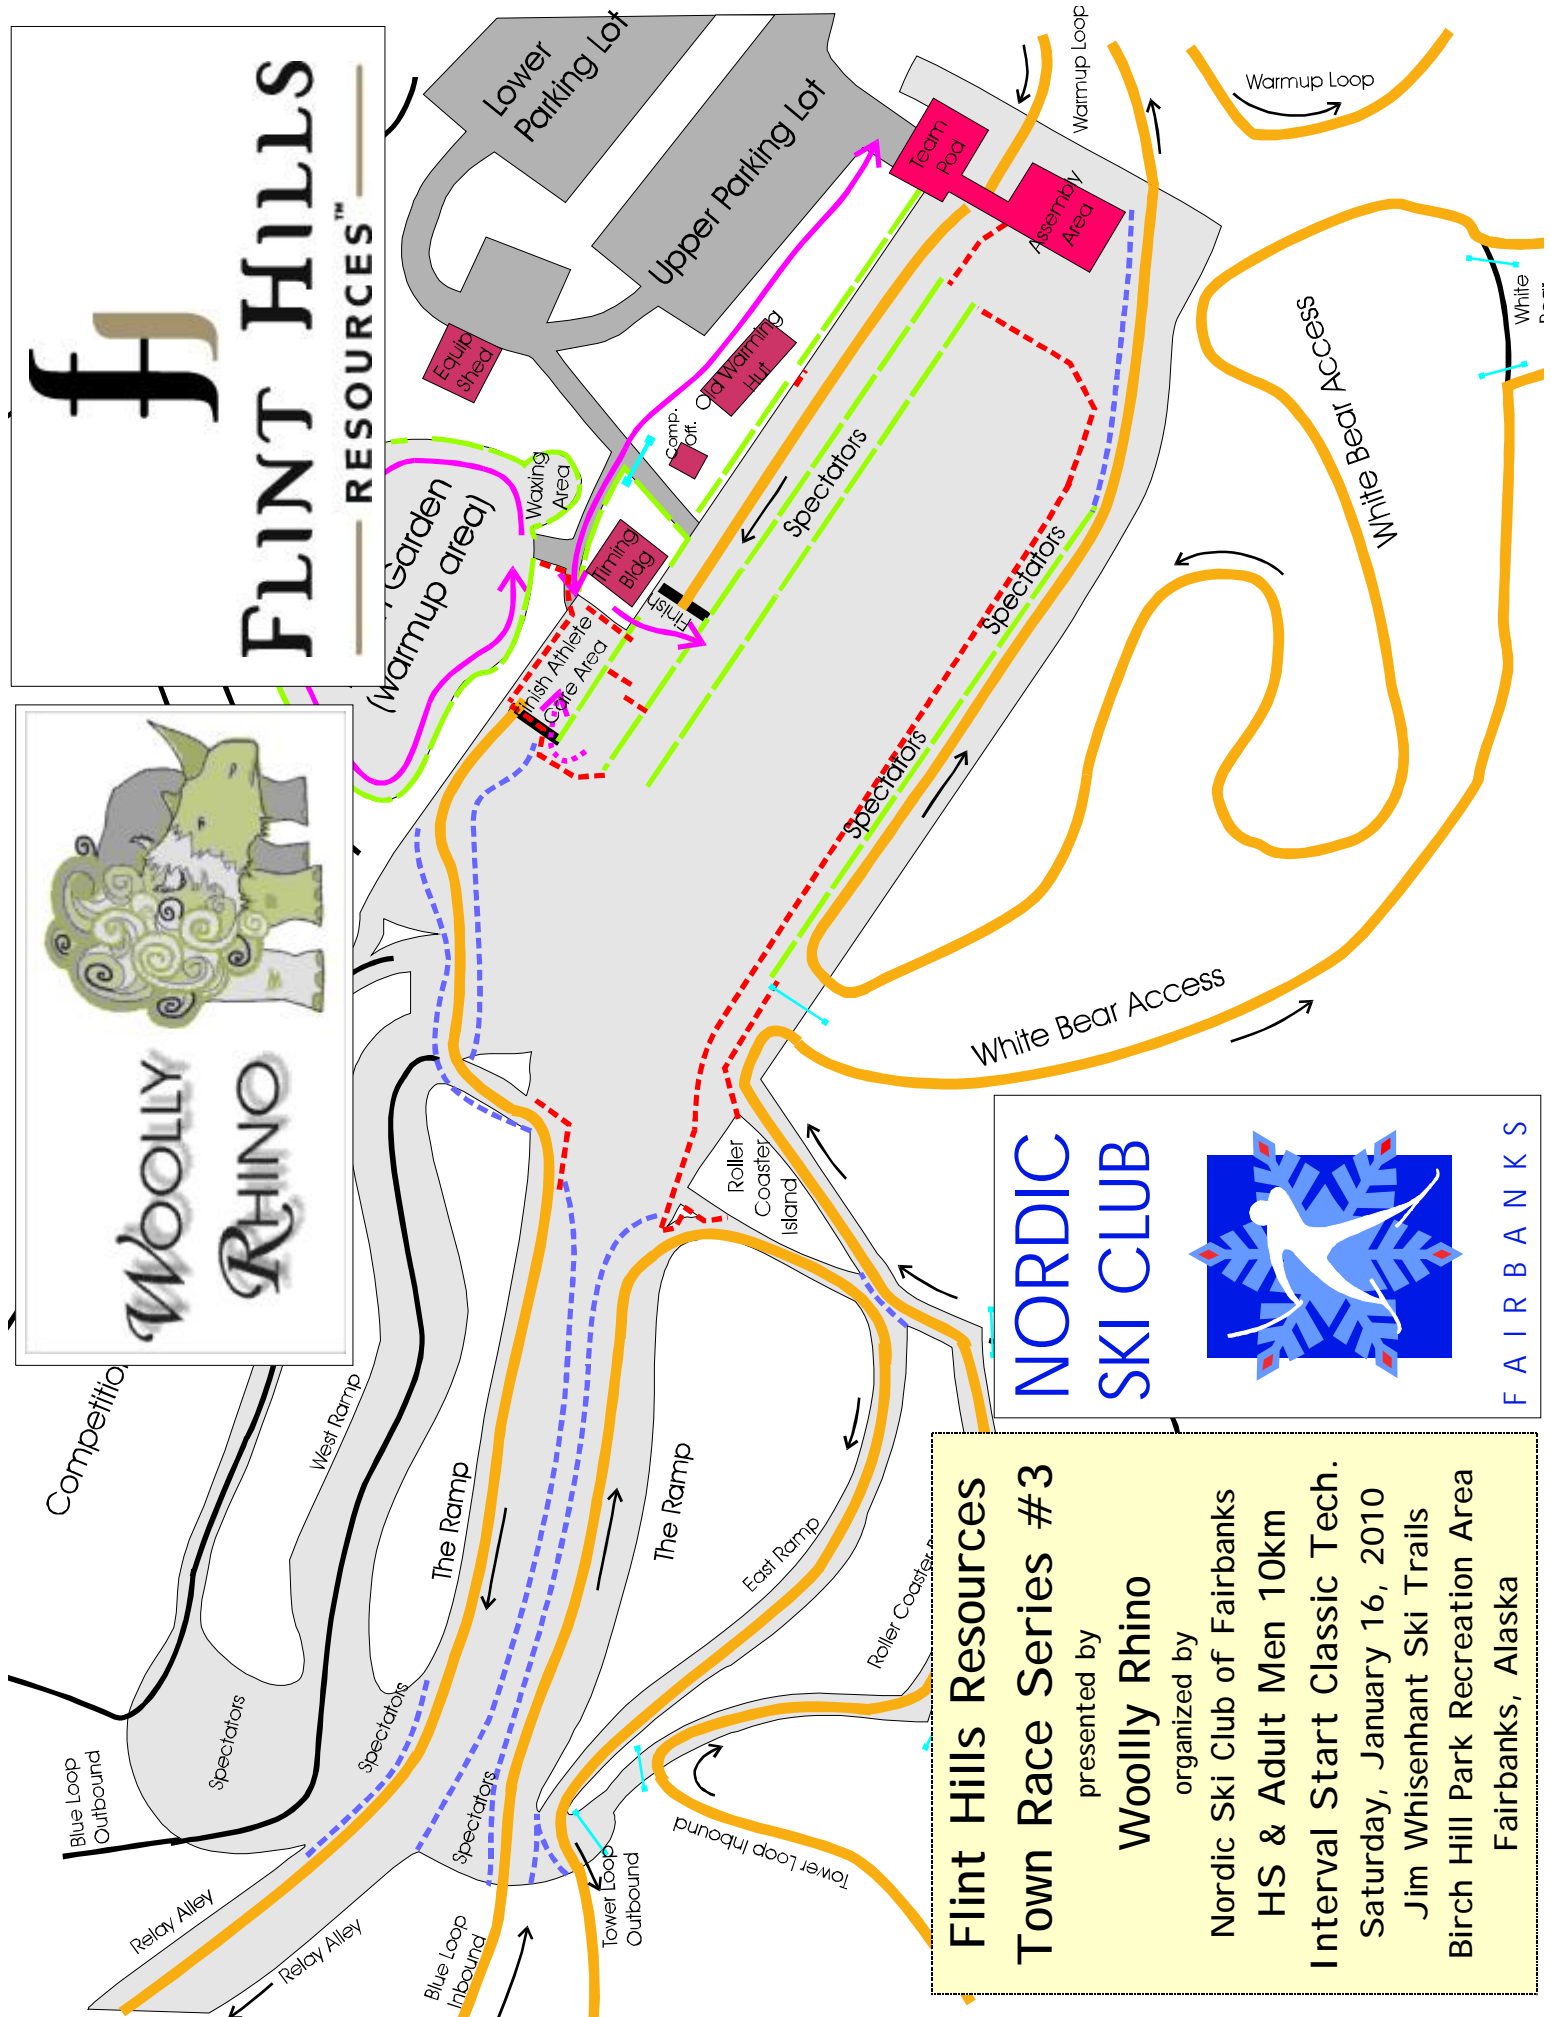

Flint Hills Resources
Town Race Series #3
presented by
Woolly Rhino
organized by
Nordic Ski Club of Fairbanks
HS & Adult Men 10km
Interval Start Classic Tech.
Saturday, January 16, 2010
Jim Whisenant Ski Trails
Birch Hill Park Recreation Area
Fairbanks, Alaska