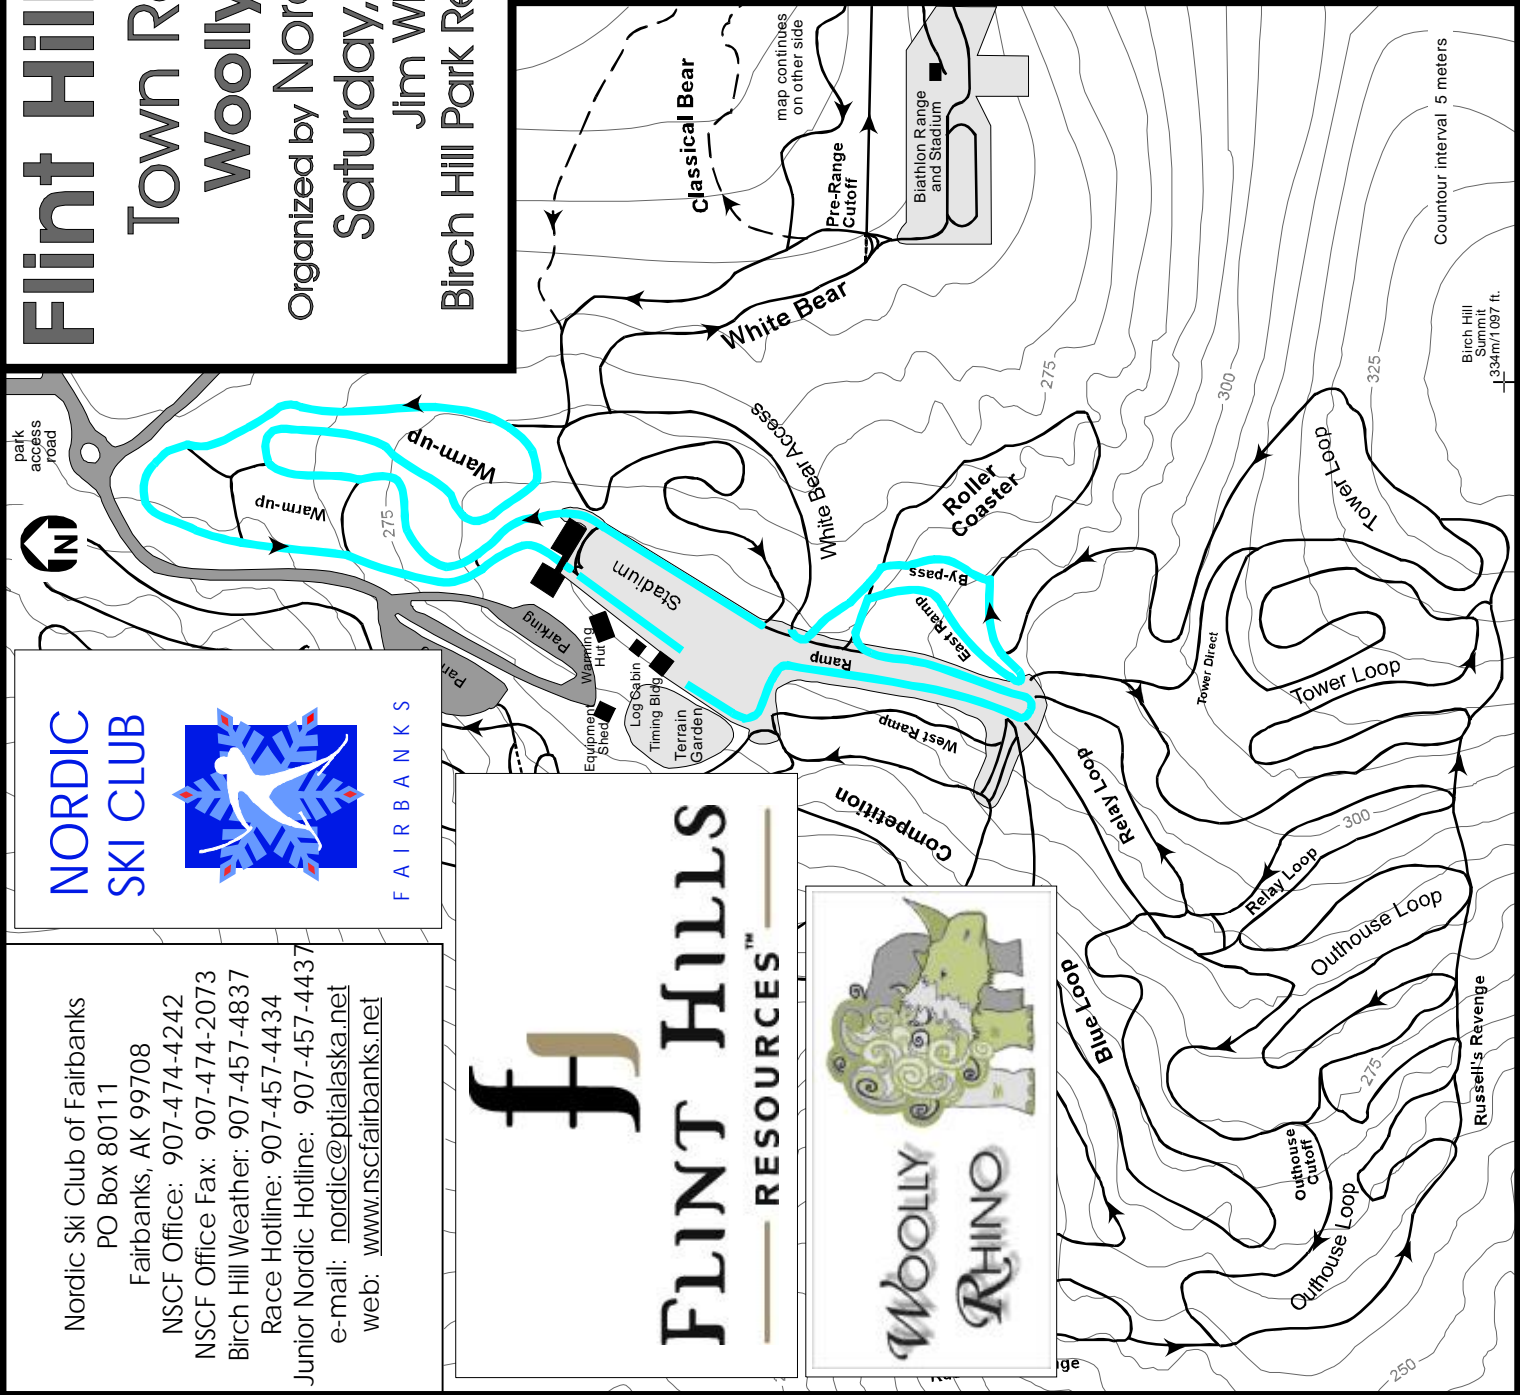

Competition Committee:

- Chief of Competition: John Estle
- Chief of Course: Tom Helmers
- Chief of Stadium: Susan Faulkner
- Assistants: Bob Wilkinson, Dave Murray
- Chief of Timing:
- Chief of Competition Control: tba
- Chief of Athlete Care: tba
- Chief of Secretariat: tba