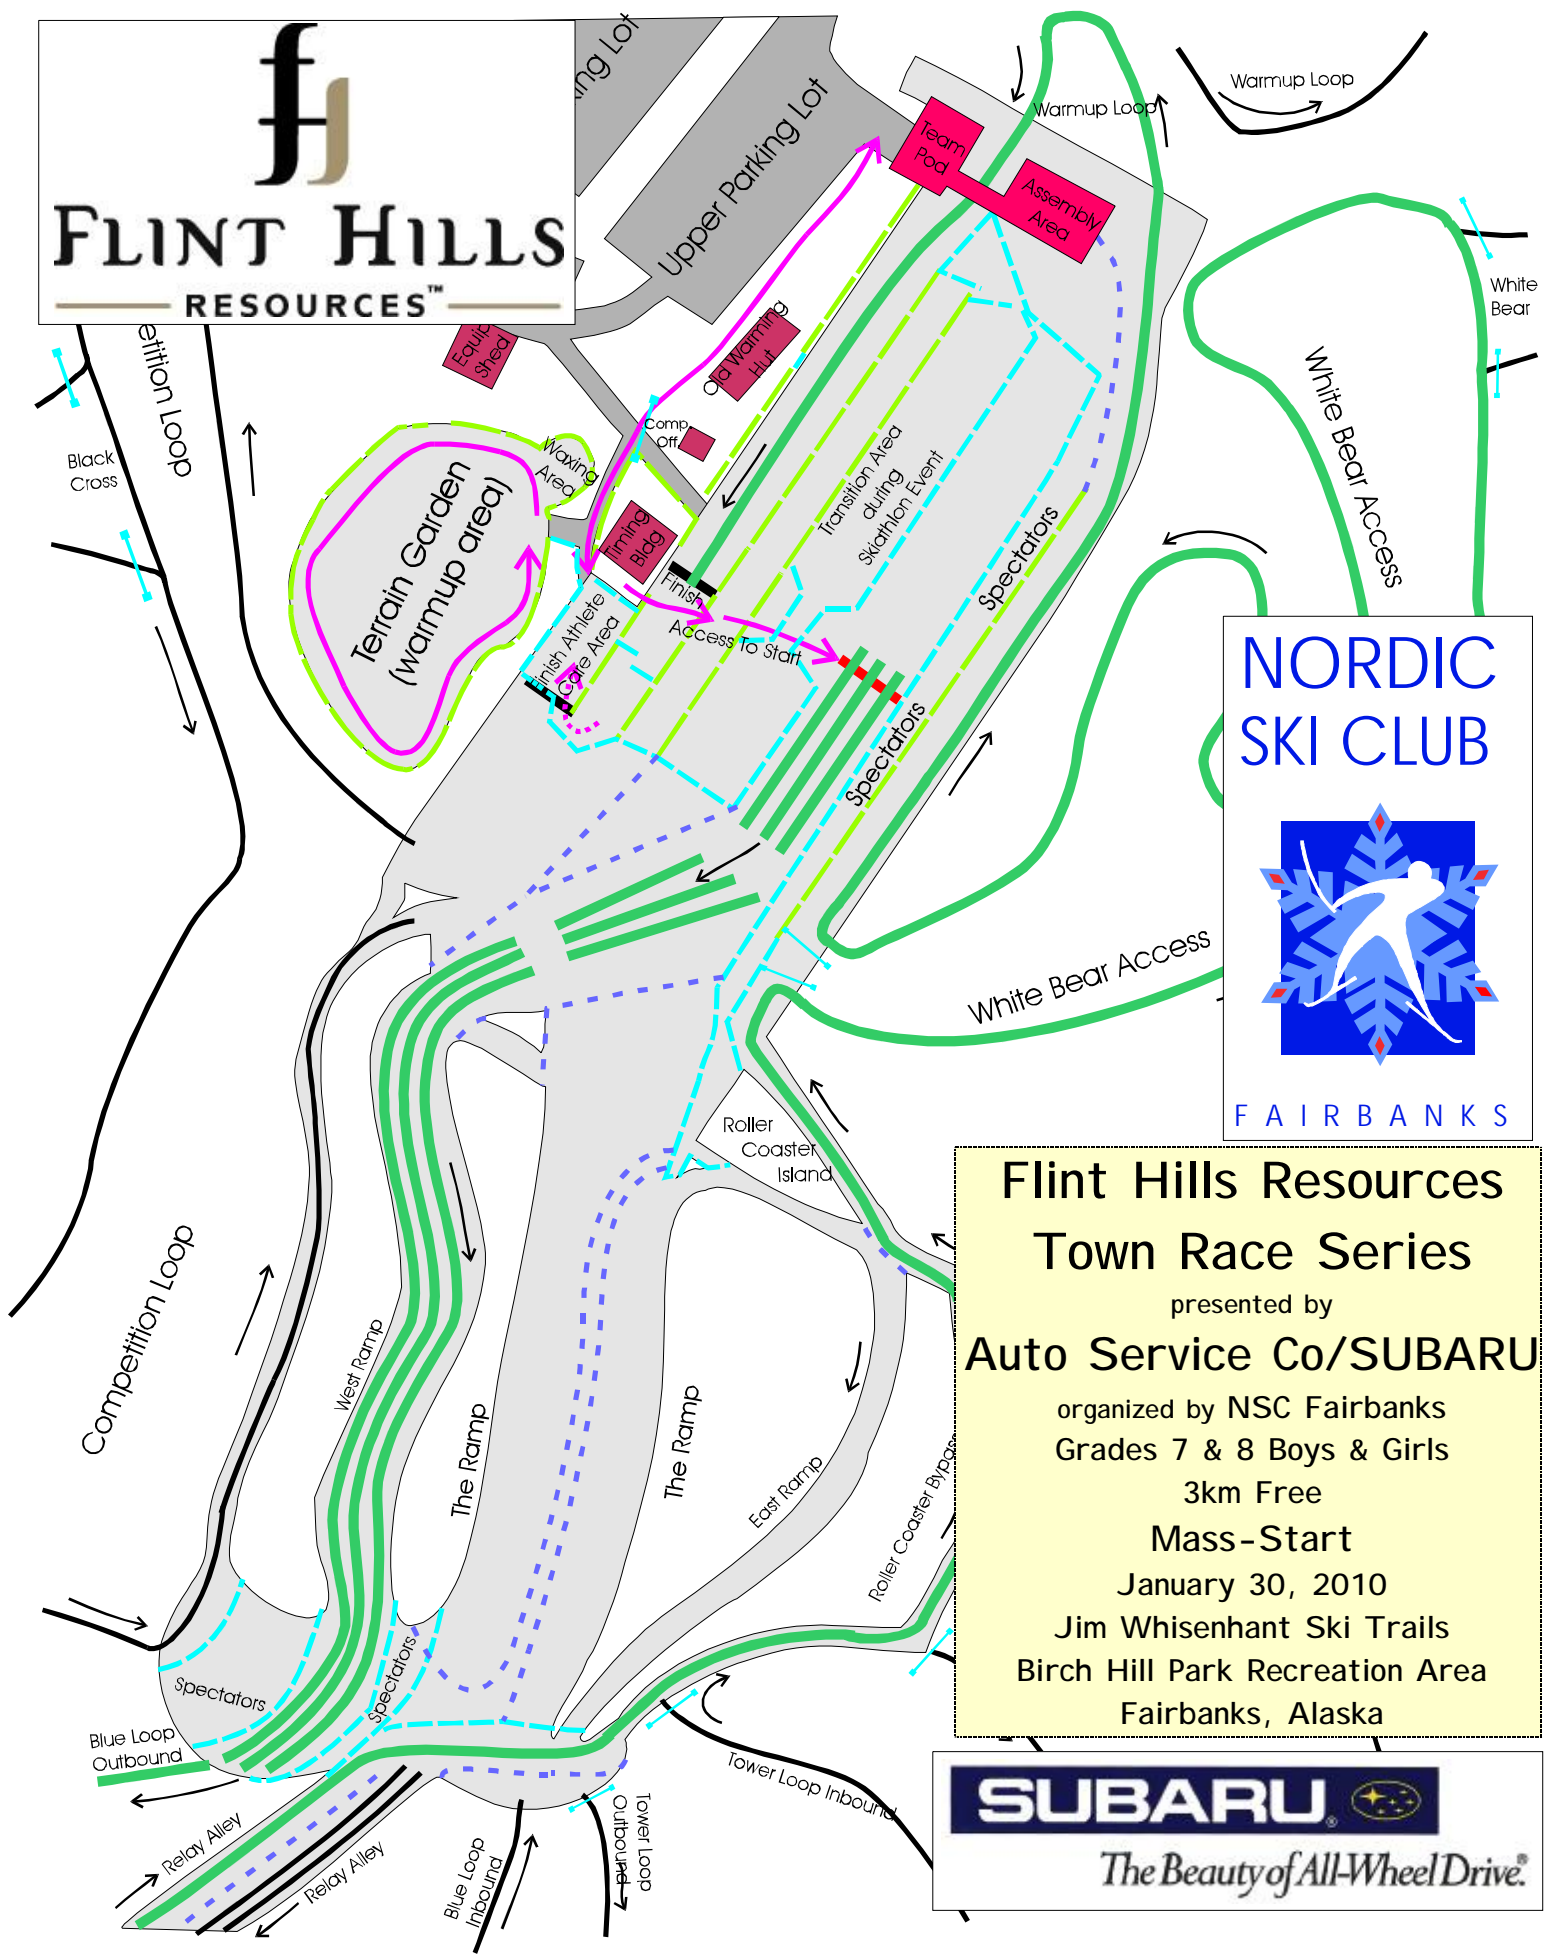

Flint Hills Resources
Town Race Series
presented by
Auto Service Co/SUBARU
organized by NSC Fairbanks
Grades 7 & 8 Boys & Girls
3km Free
Mass-Start
January 30, 2010
Jim Whisenant Ski Trails
Birch Hill Park Recreation Area
Fairbanks, Alaska