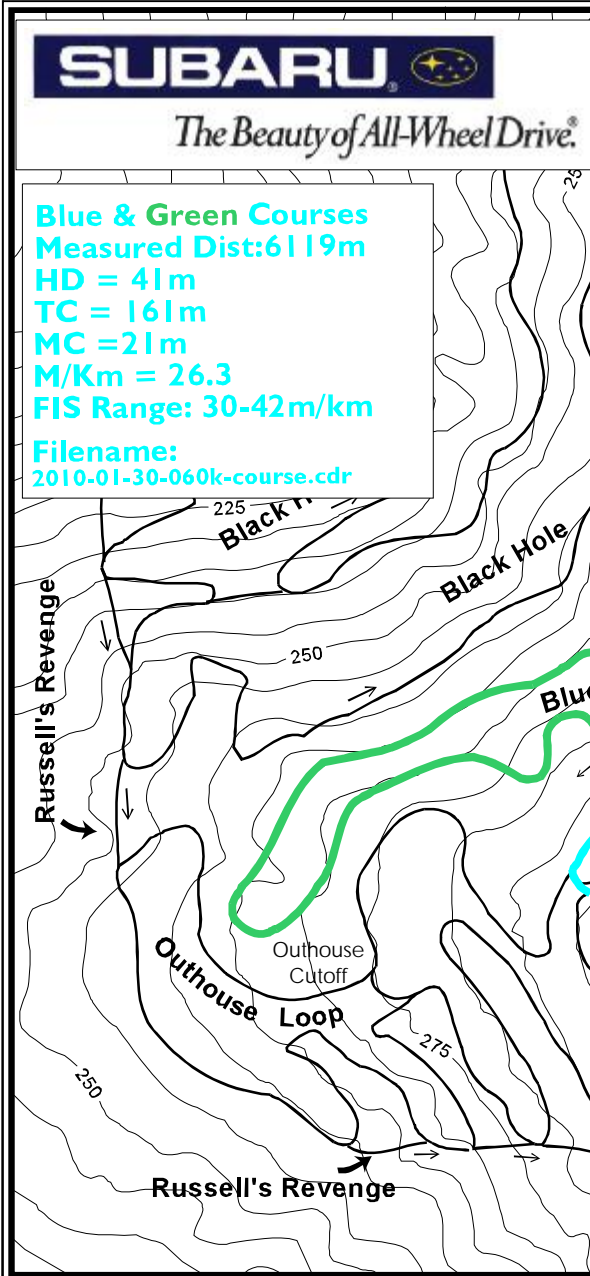

**Flint Hills Resources
Town Race Series #4**
Auto Service Company/SUBARU
Trophy/Skiathlon
Organized by

Nordic Ski Club of Fairbanks
Jim Whisenant Ski Trails
Birch Hill Recreation Area
Saturday, January 30, 2010

High School and Adult Women
3km Classic + 3km Free
Skiathlon

Birch Hill Recreation Area
Fairbanks North Star Borough
Parks and Recreation Dept.
P.O. Box 71267
Fairbanks, Alaska 99707
(907) 459-1070

Nordic Ski Club of Fairbanks
P.O. Box 80111
Fairbanks, Alaska 99708
www.nscfairbanks.org
Birch Hill Weather: 457-4837
Junior Nordic: 457-4437
Race Info: 457-4434

Blue & Green Courses
Measured Dist: 61.19m
HD = 41m
TC = 161m
MC = 21m
M/Km = 26.3
FIS Range: 30-42m/km
Filename:
2010-01-30-060k-course.cdr