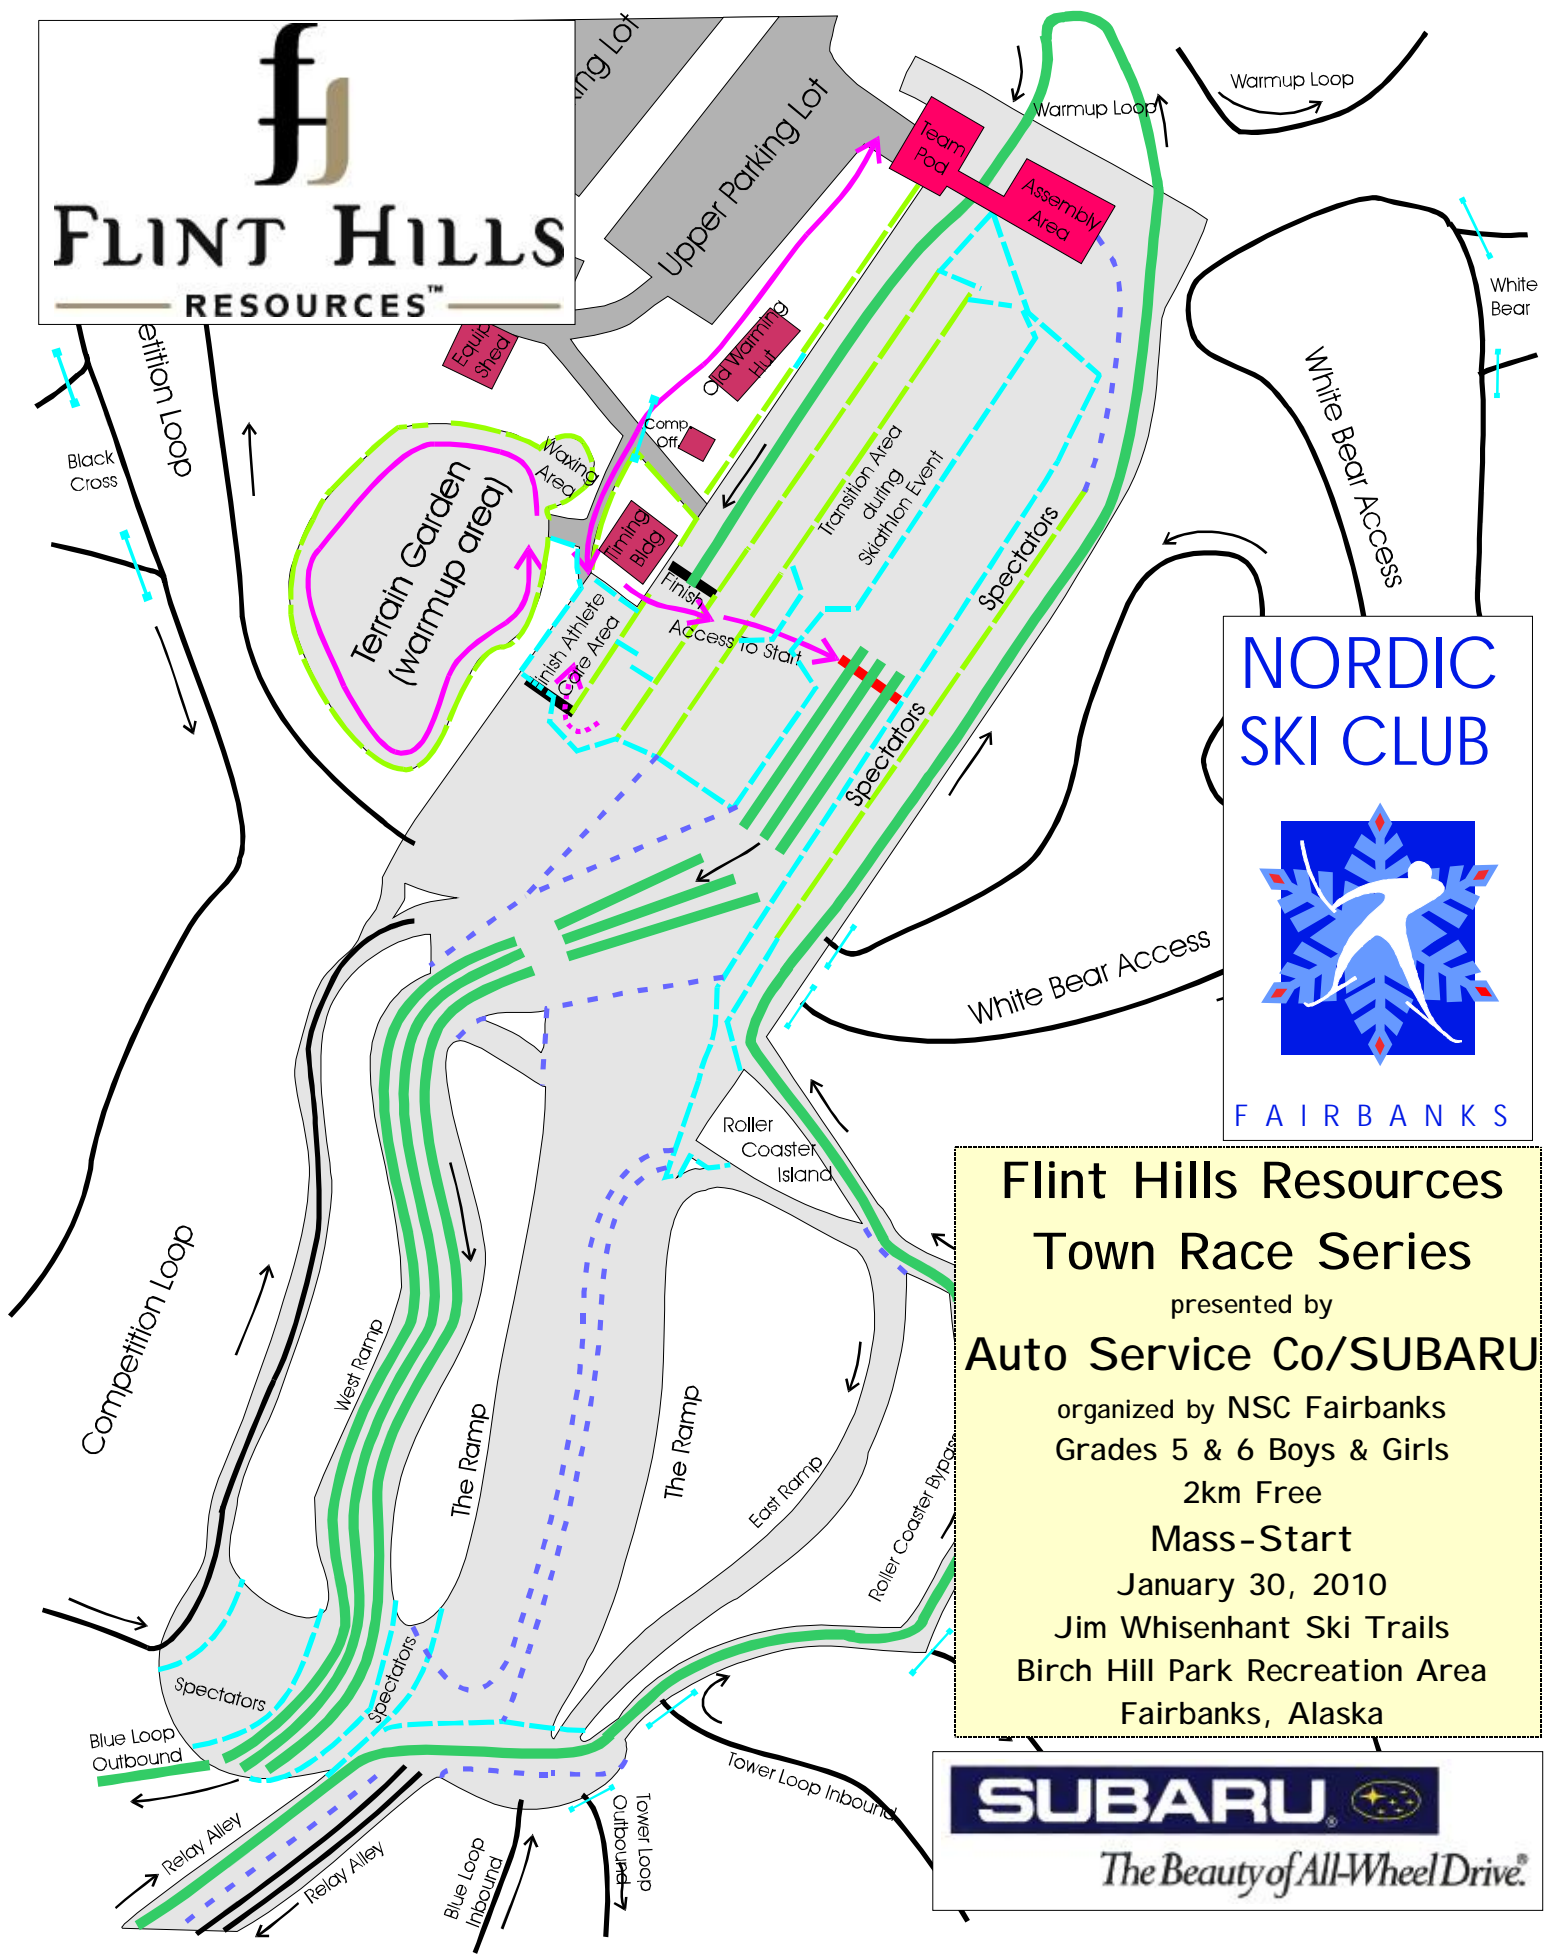

NORDIC SKI CLUB

FAIRBANKS

Flint Hills Resources
Town Race Series
presented by
Auto Service Co/SUBARU
organized by NSC Fairbanks
Grades 5 & 6 Boys & Girls
2km Free
Mass-Start
January 30, 2010
Jim Whisenant Ski Trails
Birch Hill Park Recreation Area
Fairbanks, Alaska

SUBARU

The Beauty of All-Wheel Drive.®