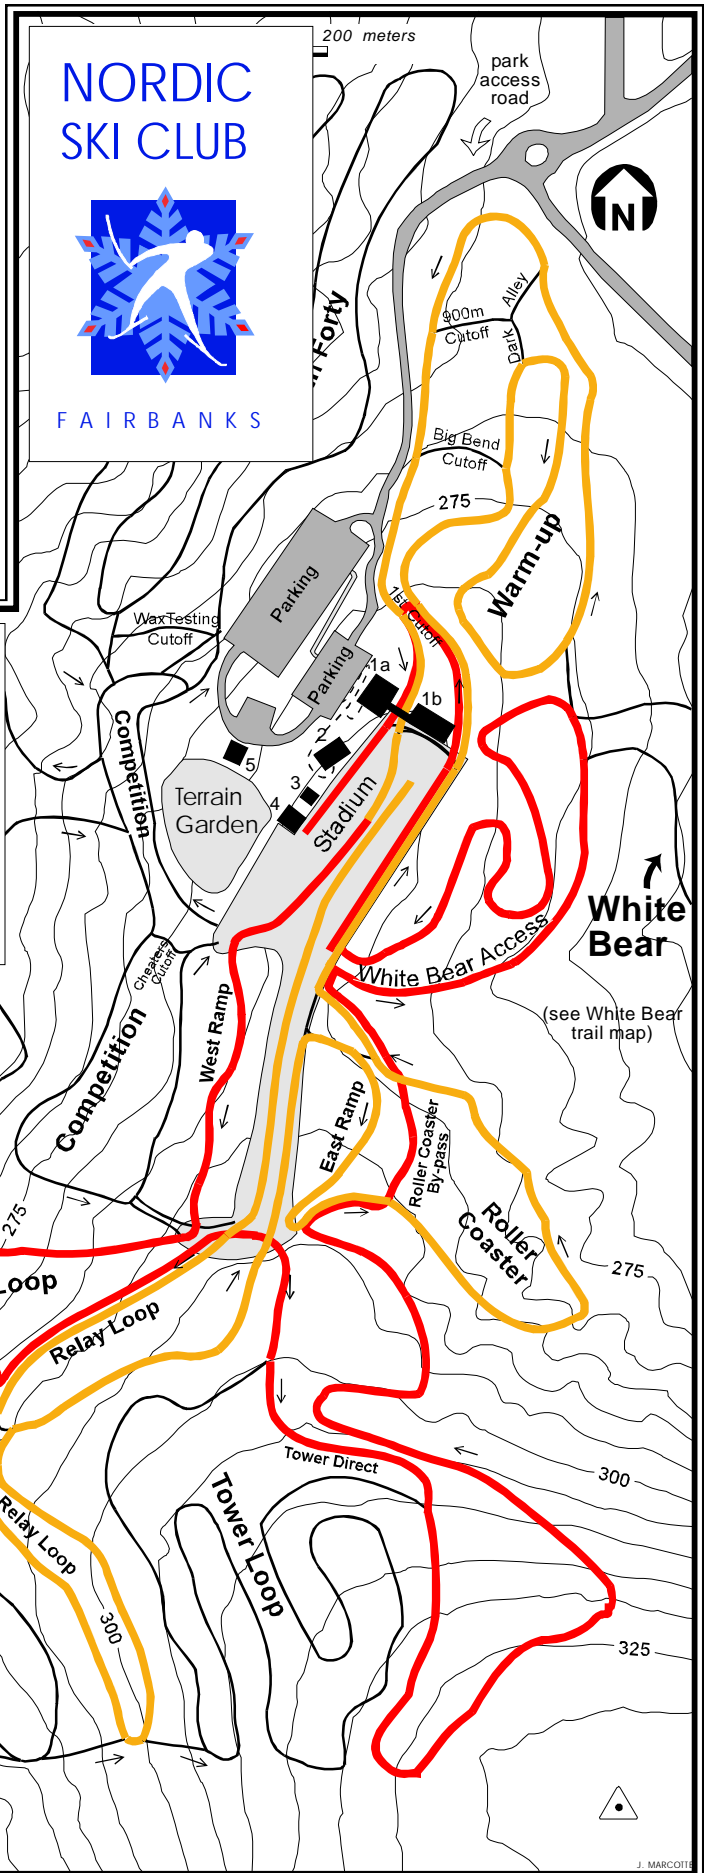

**Flint Hills Resources
Town Race Series #4**
Auto Service Company/SUBARU
Trophy/Skiathlon
Organized by

Nordic Ski Club of Fairbanks
Jim Whisenant Ski Trails
Birch Hill Recreation Area
Saturday, January 30, 2010

High School and Adult Men
4km Classic + 4km Free
Skiathlon

Birch Hill Recreation Area
Fairbanks North Star Borough
Parks and Recreation Dept.
P.O. Box 71267
Fairbanks, Alaska 99707
(907) 459-1070

Nordic Ski Club of Fairbanks
P.O. Box 80111
Fairbanks, Alaska 99708
www.nscfairbanks.org
Birch Hill Weather: 457-4837
Junior Nordic: 457-4437
Race Info: 457-4434

Gold & Red Courses
Measured Dist: 8056m
HD = 65m
TC = 239m
MC = 65m
M/Km = 29.7
FIS Range: 30-42m/km
Filename:
2010-01-30-080k-course.cdr