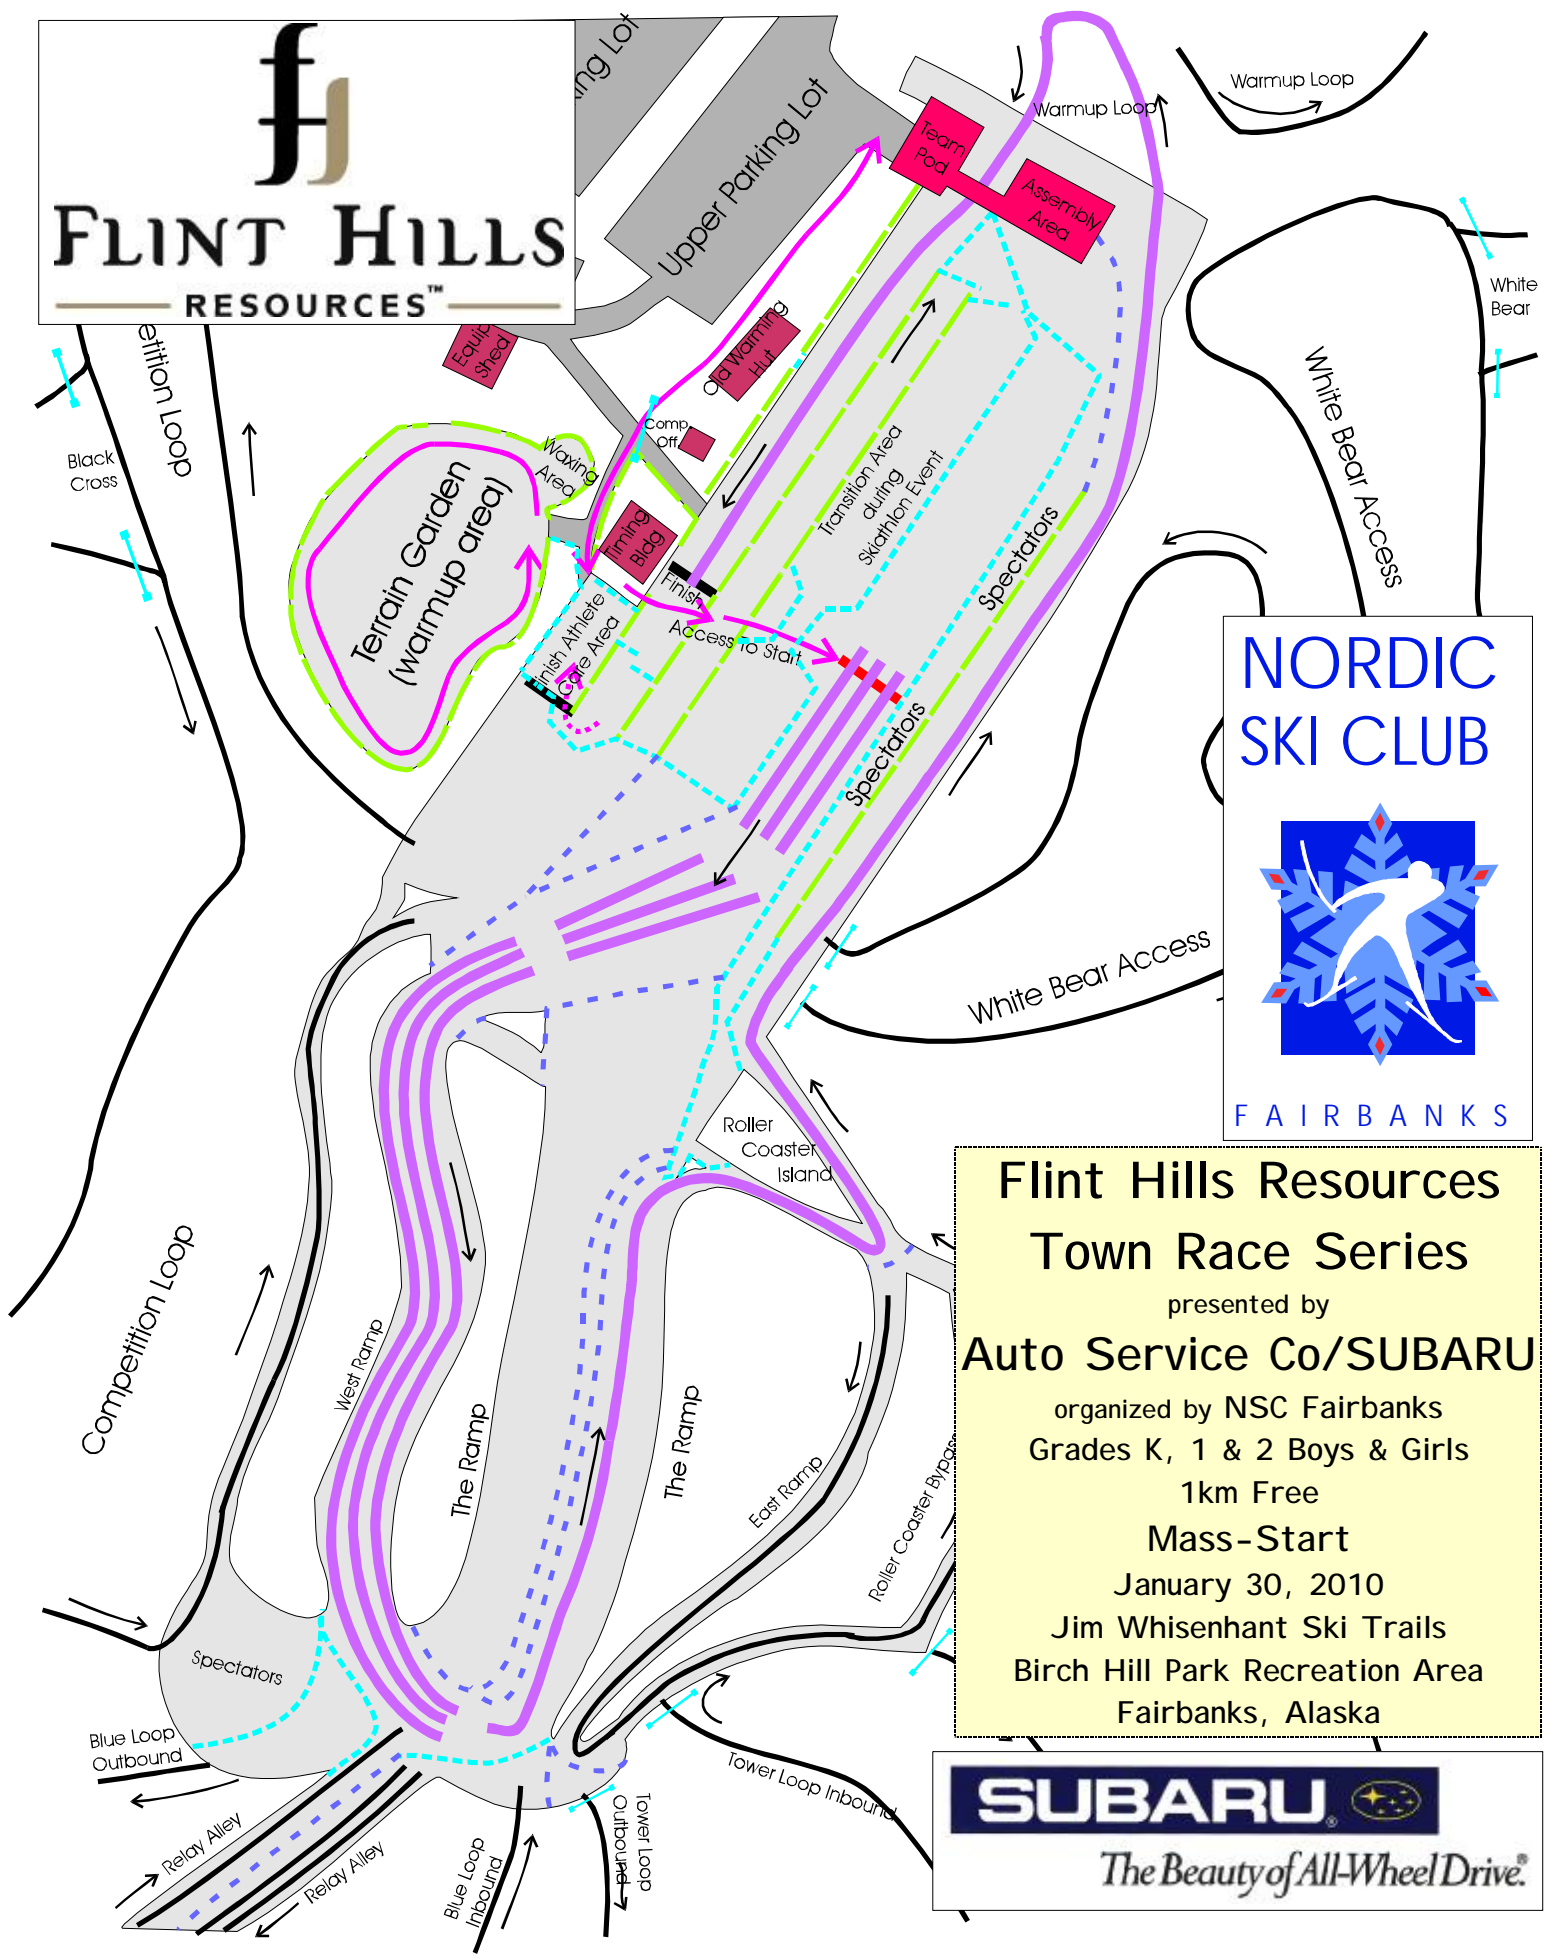

Violet Course
Measured Dist: 1096m
HD = 13m
TC = 16m
MC = 11m
M/Km = 14.8m
Filename:
2010-01-30-010k-course.cdr

Flint Hills Resources
Town Race Series
presented by
Auto Service Co/SUBARU
organized by NSC Fairbanks
Grades K, 1 & 2 Boys & Girls
1km Free
Mass-Start
January 30, 2010
Jim Whisenant Ski Trails
Birch Hill Park Recreation Area
Fairbanks, Alaska