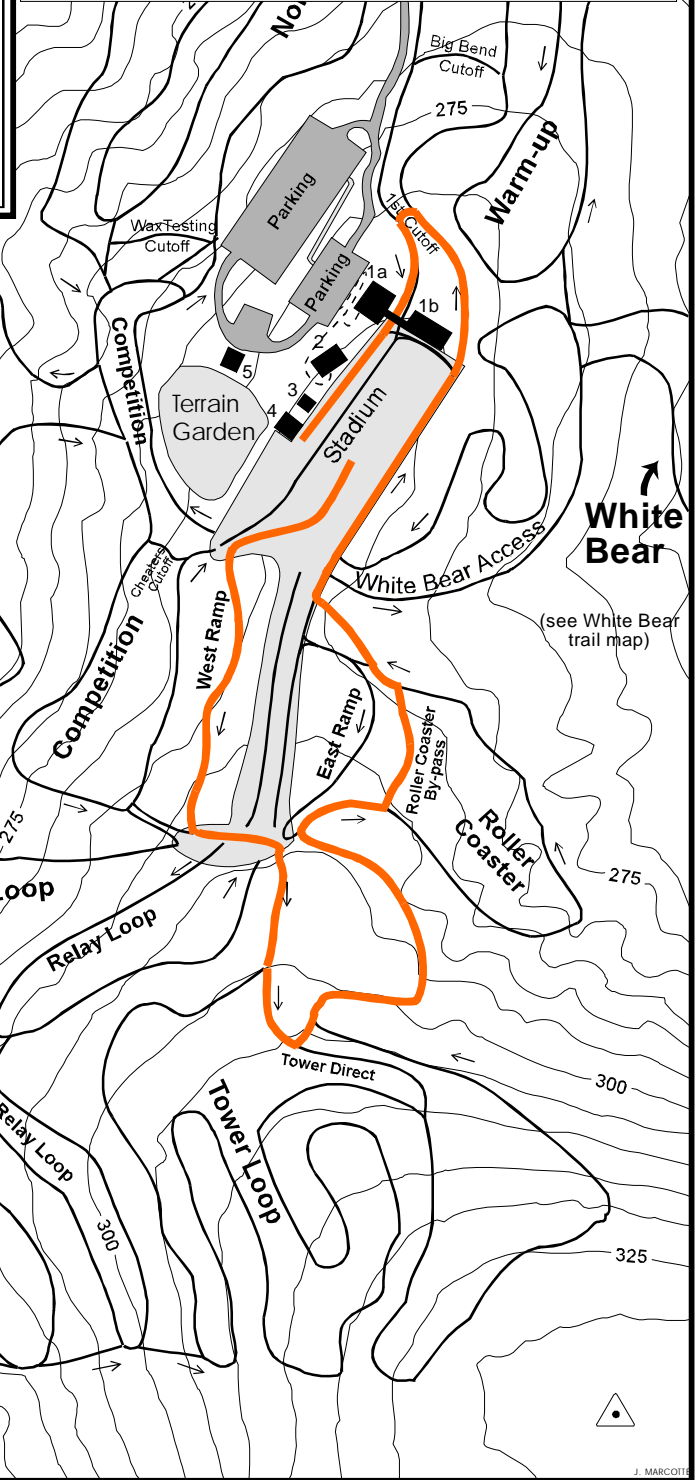

**Flint Hills Resources
Town Race Series #4**
Auto Service Company/SUBARU
Trophy/Skiathlon
Organized by

Nordic Ski Club of Fairbanks
Jim Whisenant Ski Trails
Birch Hill Recreation Area
Saturday, January 30, 2010

Grade 3 & 4 Boys & Girls
1.5km Free Technique
Mass Start

Birch Hill Recreation Area
Fairbanks North Star Borough
Parks and Recreation Dept.
P.O. Box 71267
Fairbanks, Alaska 99707
(907) 459-1070

Nordic Ski Club of Fairbanks
P.O. Box 80111
Fairbanks, Alaska 99708
www.nscfairbanks.org
Birch Hill Weather: 457-4837
Junior Nordic: 457-4437
Race Info: 457-4434