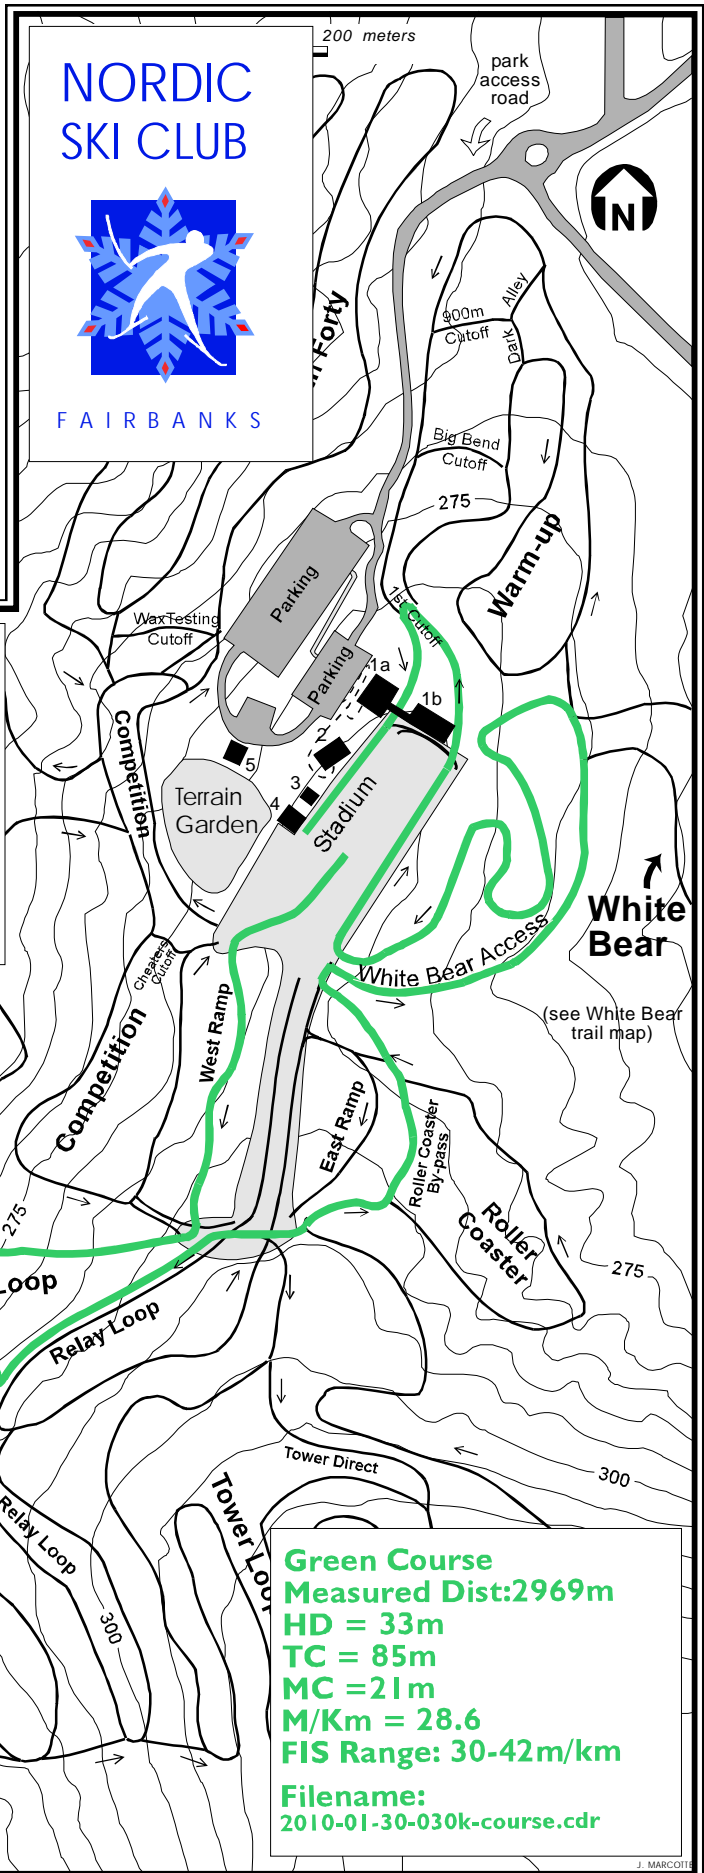

**Flint Hills Resources
Town Race Series #4**
Auto Service Company/SUBARU
Trophy/Skiathlon
Organized by

Nordic Ski Club of Fairbanks
Jim Whisenant Ski Trails
Birch Hill Recreation Area
Saturday, January 30, 2010

Grade 7 and 8 Boys & Girls
3km Free
Mass-Start

Birch Hill Recreation Area
Fairbanks North Star Borough
Parks and Recreation Dept.
P.O. Box 71267
Fairbanks, Alaska 99707
(907) 459-1070

Nordic Ski Club of Fairbanks
P.O. Box 80111
Fairbanks, Alaska 99708
www.nscfairbanks.org
Birch Hill Weather: 457-4837
Junior Nordic: 457-4437
Race Info: 457-4434

NORDIC SKI CLUB

FAIRBANKS

FLINT HILLS
RESOURCES™

SUBARU
The Beauty of All-Wheel Drive.®

Green Course
Measured Dist: 2969m
HD = 33m
TC = 85m
MC = 21m
M/Km = 28.6
FIS Range: 30-42m/km
Filename:
2010-01-30-030k-course.cdr