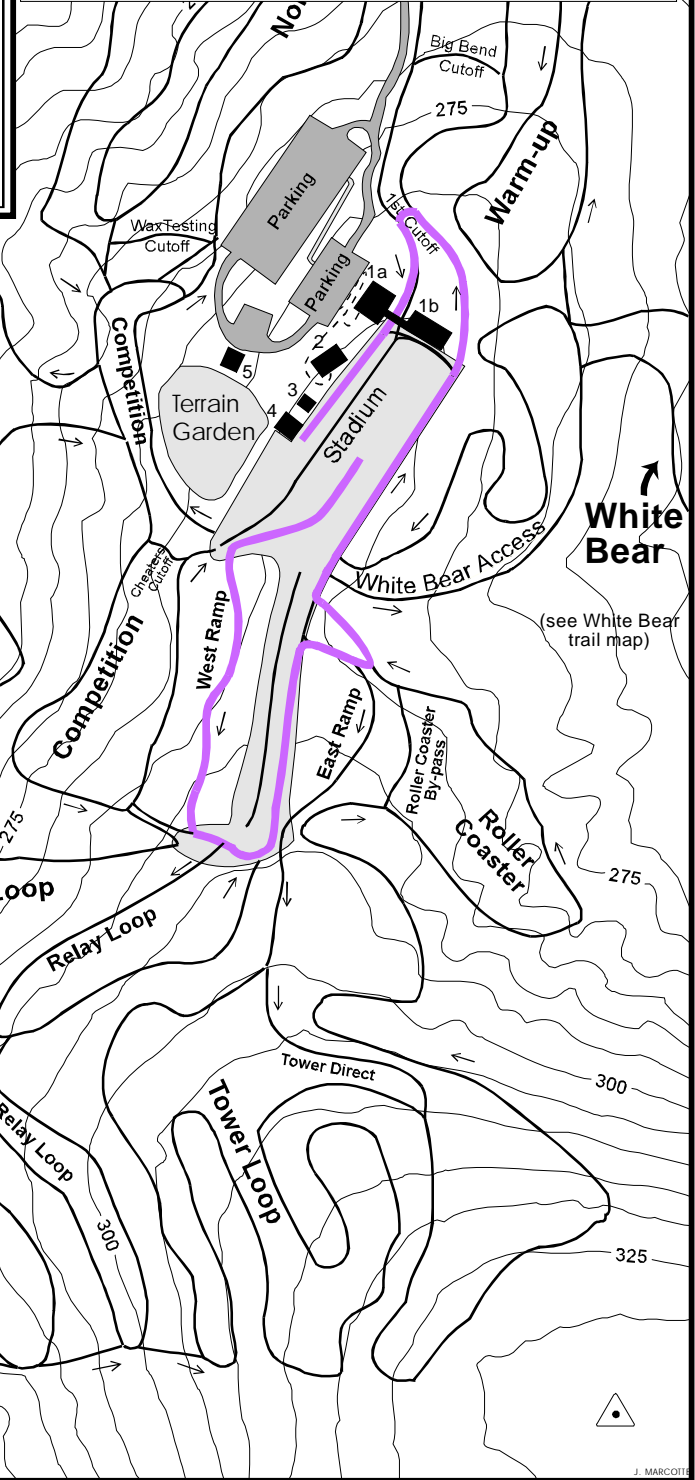

**Flint Hills Resources
Town Race Series #4**
Auto Service Company/SUBARU
Trophy/Skiathlon
Organized by

Nordic Ski Club of Fairbanks
Jim Whisenant Ski Trails
Birch Hill Recreation Area
Saturday, January 30, 2010

Grade 1 & 2 Boys & Girls
1km Free Technique
Mass Start

Birch Hill Recreation Area
Fairbanks North Star Borough
Parks and Recreation Dept.
P.O. Box 71267
Fairbanks, Alaska 99707
(907) 459-1070

Nordic Ski Club of Fairbanks
P.O. Box 80111
Fairbanks, Alaska 99708
www.nscfairbanks.org
Birch Hill Weather: 457-4837
Junior Nordic: 457-4437
Race Info: 457-4434

Violet Course
Measured Dist: 1096m
HD = 13m
TC = 16m
MC = 11m
M/Km = 14.8m
Filename:
2010-01-30-010k-course.cdr

Flint Hills Resources
Town Race Series
presented by
Auto Service Co/SUBARU
organized by NSC Fairbanks
Grades K, 1 & 2 Boys & Girls
1km Free
Mass-Start
January 30, 2010
Jim Whisenant Ski Trails
Birch Hill Park Recreation Area
Fairbanks, Alaska