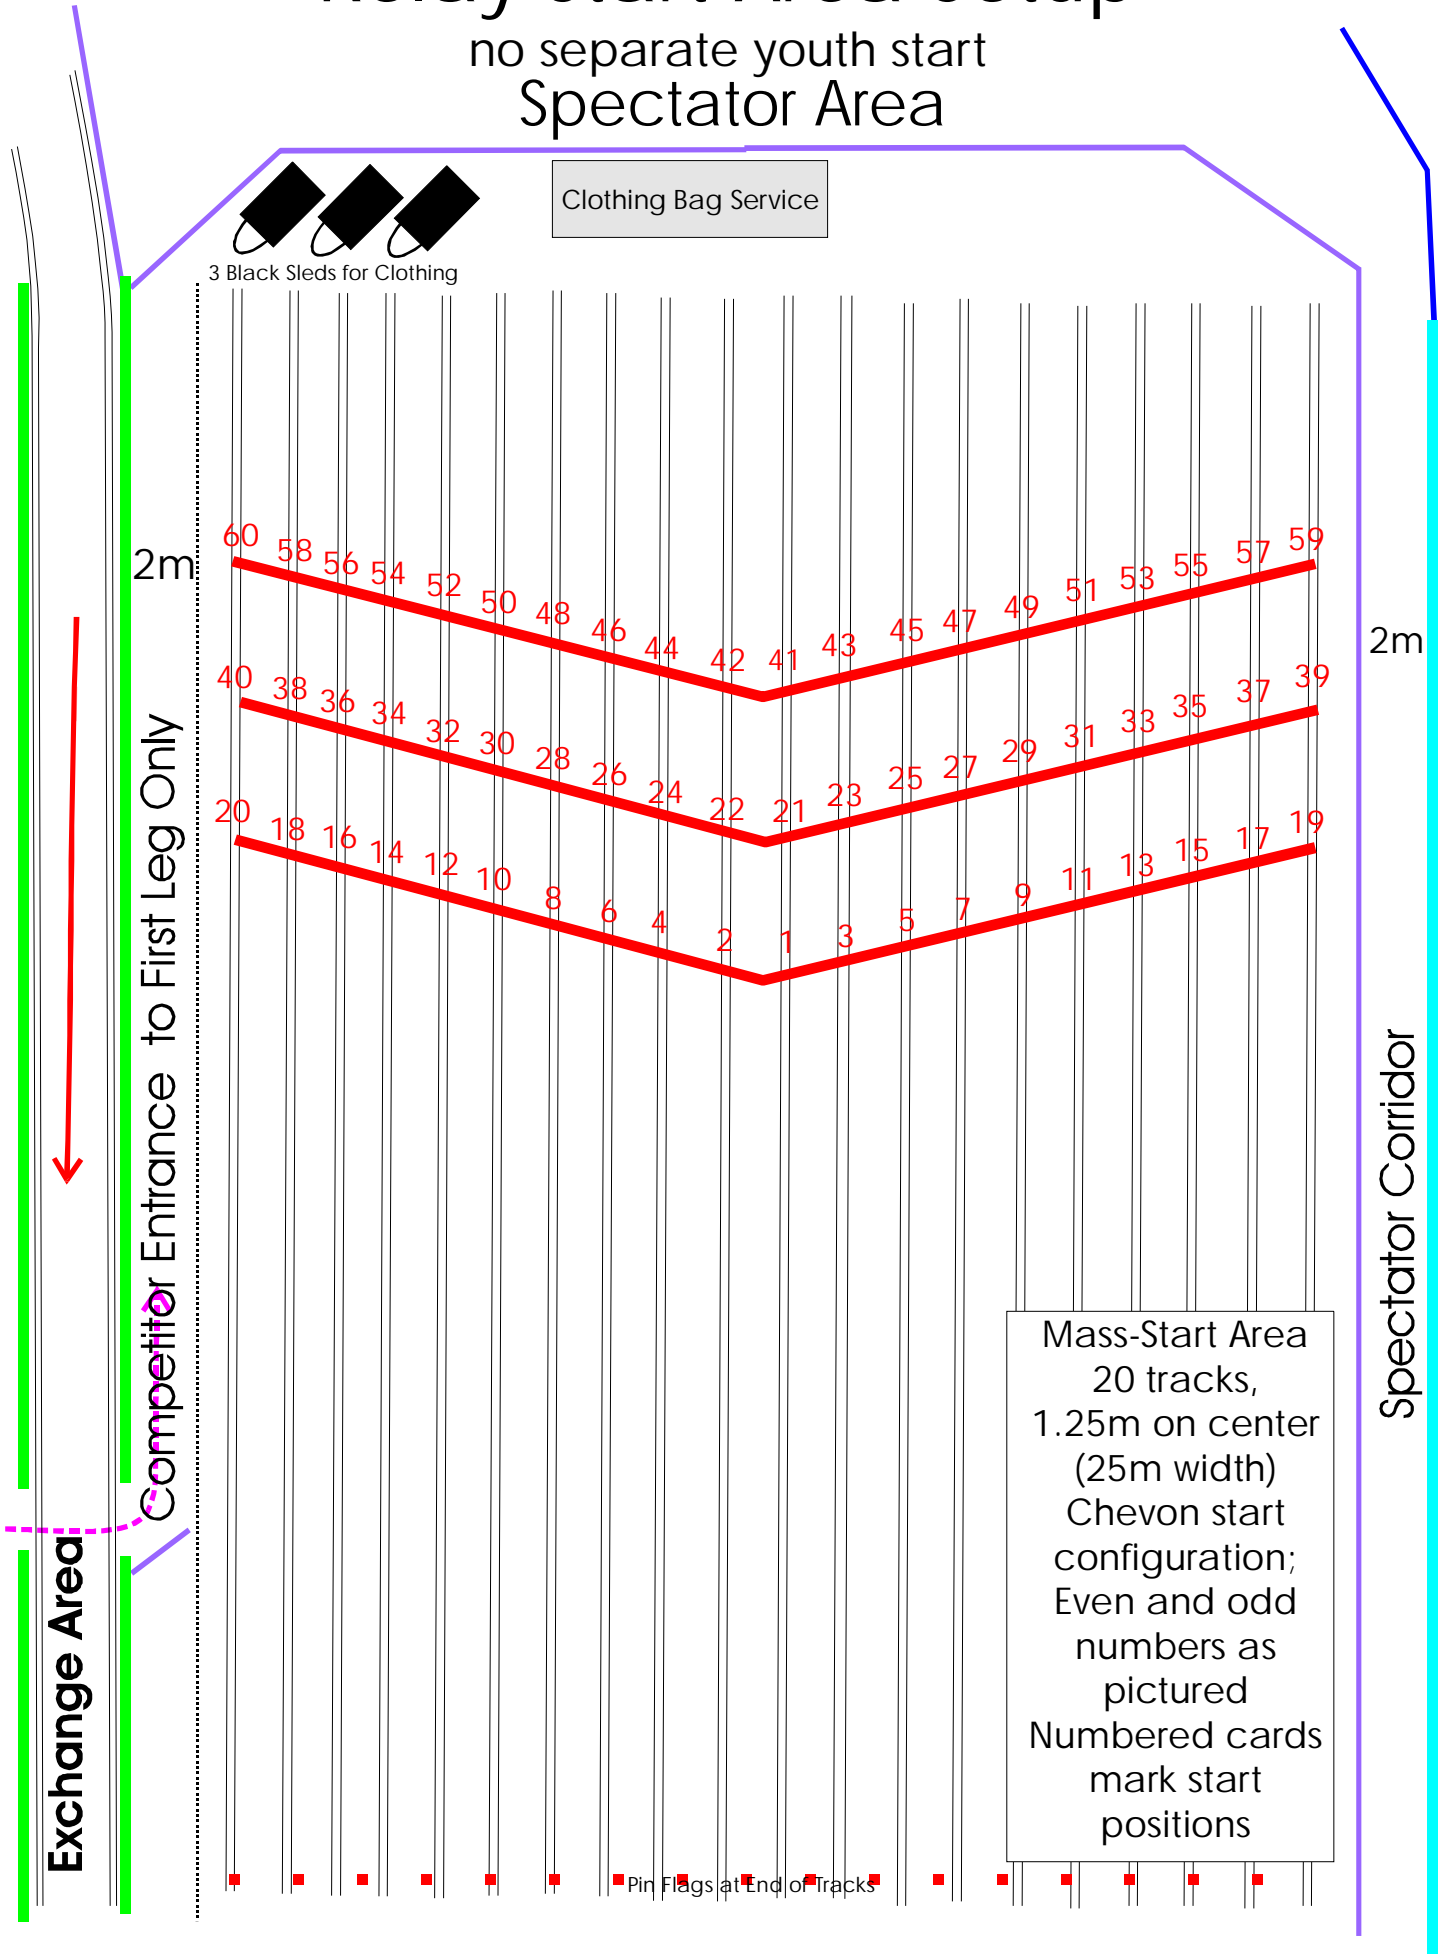

Relay Start Area Setup

no separate youth start
Spectator Area

Clothing Bag Service

3 Black Sleds for Clothing

2m

2m

Competitor Entrance to First Leg Only

Exchange Area

Spectator Corridor

Mass-Start Area
20 tracks,
1.25m on center
(25m width)
Chevon start
configuration;
Even and odd
numbers as
pictured
Numbered cards
mark start
positions

Pin Flags at End of Tracks